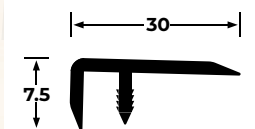

### Product Description

Product : T Profile

Type : PVC

Specification :

7.5mm x 40mm x 2700mm

### Product Description

Product : A Profile

Type : PVC

Specification :

7.5mm x 40mm x 2700mm

### Product Description

Product : END Profile

Type : PVC

Specification :

7.5mm x 30mm x 2700mm