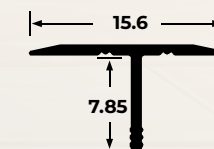

Product Description

Product : T-Mini
Type : Aluminium
Specification :
7.85mm x 15.6mm x 2750mm