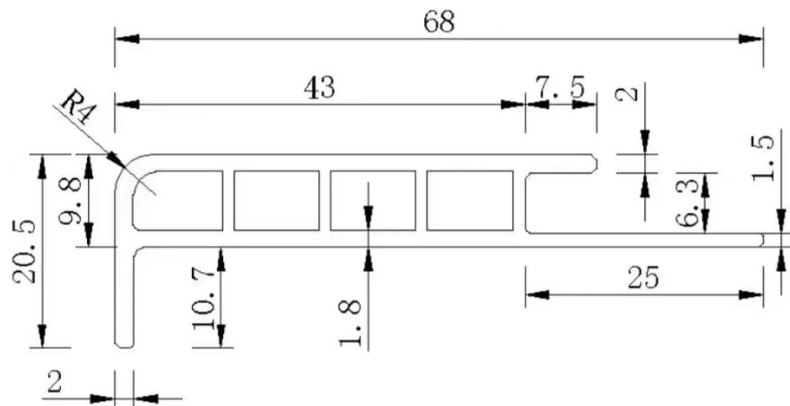

FLUSH NOSING.

Product Description

Product :
Flush Nosing for 8mm Flooring
Type : PVC
Specification :
8.3mm x 50 mm x
2700mm