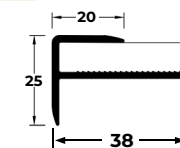

### Product Description

Product : A Profile

Type : PVC

Specification :

7.5mm x 40mm x 2700mm

## Product Description

Product : Small L Profile  
Type : PVC  
Specification :  
10mm x 25mm x 2700mm

## Product Description

Product : F Profile  
Type : PVC  
Specification :  
8mm x 38mm x 2700mm

## Product Description

Product : Big L Profile  
Type : PVC  
Specification :  
20mm x 30mm x 2700mm