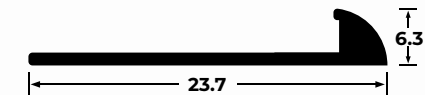

## Product Description

Product : Edging 45°

Type : Aluminium

Specification :

6.3mm x 23.7mm x 2700mm