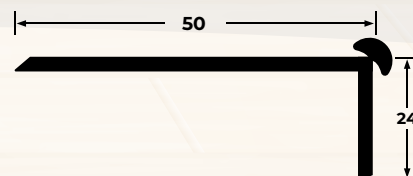

Product Description

Product : L Nosing 3mm
Type : Aluminium
Specification :
50mm x 24mm x 2700mm