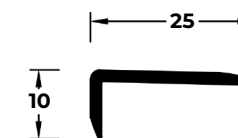

### Product Description

Product : A Profile

Type : PVC

Specification :

7.5mm x 40mm x 2700mm

## Product Description

Product : Small L Profile  
Type : PVC  
Specification :  
10mm x 25mm x 2700mm

## Product Description

Product : F Profile  
Type : PVC  
Specification :  
8mm x 38mm x 2700mm

## Product Description

Product : Big L Profile  
Type : PVC  
Specification :  
20mm x 30mm x 2700mm