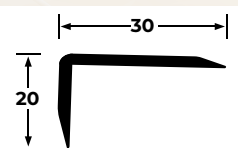

## Product Description

Product : Small L Profile  
Type : PVC  
Specification :  
10mm x 25mm x 2700mm

## Product Description

Product : Big L Profile  
Type : PVC  
Specification :  
20mm x 30mm x 2700mm