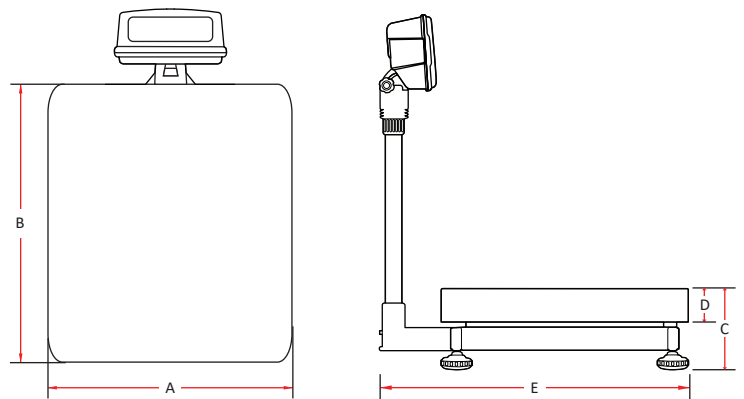

DIGITAL PLATFORM SCALE

V&C INFINITY
ENTERPRISE SDN BHD

DIGITAL PLATFORM SCALE

INDICATOR

EWC TCS

JADEVER JWJ-700

JADEVER JWJ-2100

JADEVER JWJ-3000

JADEVER JJK-4

3SM-M15

DIMENSION

Dimension of Digital Platform Scale in mm

MEASUREMENT	A	B	C	D	E
400 mm X 500 mm	400	500	60	630	750
500 mm X 600 mm	500	600	60	630	750

SPECIFICATION

Platform Size (mm)	400 (W) x 500 (D)		500 (W) x 600 (D)	
	Capacity(kg)	150	300	300
Repeatability(e=d)(g)	50	100	50/100	100
Internal Resolution	1/600,000			
Display Type	LCD			
Weight Units	kg, lb			
Zero Range	±2%			
Tare Range	Full Capacity by Subtraction			
Stabilization Time	≤2 seconds			
Operation Temperature	0°C ~ 40°C			
Power	AC Adaptor 12V/800mA Internal rechargeable sealed acid battery			
Battery Life	120% of capacity			
Product Weight(kg)	11			