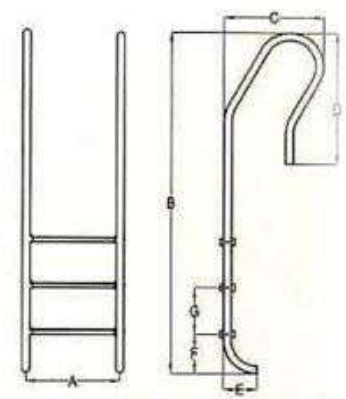

71516

71517

71518

Dimensions

The stainless steel ladder is to fix on the wall of pools which makes people safer and much convenient to enter into and out of the pools. The ladder is made of stainless steel grade 304, no pollution to pool waters. And the rubber foot will help to prevent the pool walls from scratches. The ladders would be with 2 to 4 steps. 3-step ladder is our standard one. The diameter of the tubing is 42mm.

Picture 1 shows how to install on the wooden pool. According to installation size, use the screws to fix stainless steel foot and then hitch the ladder on the foot. And picture 2 shows how to install on the concrete pools. According to installation size, pre buried plastic foot of ladders and after the swimming pool built finished, insert the ladder on the plastic foot and screw tighten.

| Model Number | A mm(in) | B mm(in) | C mm(in) | D mm(in) | E mm(in) | F mm(in) | G mm(in) |
|--------------|-------------|-------------|-------------|------------|------------|------------|------------|
| 71516/71536 | 492(19.37") | 1580(62.2") | 360(14.17") | 700(27.6") | 180(7.08") | 210(8.27") | 250(9.84") |
| 71517/71537 | 492(19.37") | 1570(61.8") | 686(27") | 788(31") | 180(7.08") | 210(8.27") | 250(9.84") |
| 71518/71538 | 492(19.37") | 1580(62.2") | 533(21") | 709(27.9") | 180(7.08") | 210(8.27") | 250(9.84") |