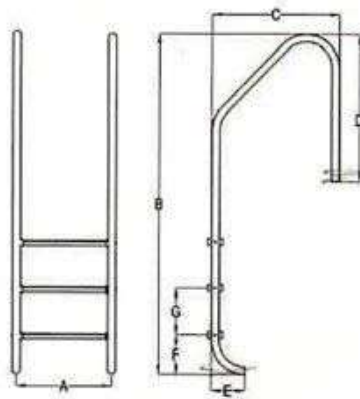

71516

71517

71518

Dimensions

The stainless steel ladder is to fix on the wall of pools which makes people safer and much convenient to enter into and out of the pools. The ladder is made of stainless steel grade 304, no pollution to pool waters. And the rubber foot will help to prevent the pool walls from scratches. The ladders would be with 2 to 4 steps. 3-step ladder is our standard one. The diameter of the tubing is 42mm.

1

2

| Model Number | Material | Foot | Application | Weight Kg (lbs) | Carton Dimension (cm) |
|--------------|---------------------|---------|---------------|-----------------|-----------------------|
| 71516 | Stainless Steel 304 | Plastic | Concrete Pool | 7.3(16) | 39x9x160 |
| 71517 | Stainless Steel 304 | Plastic | Concrete Pool | 7.7(17) | 72x9x160 |
| 71518 | Stainless Steel 304 | Plastic | Concrete Pool | 7.5(16.5) | 55x9x160 |
| 71536 | Stainless Steel 304 | Metal | Wooden Pool | 7.3(16) | 39x9x160 |
| 71537 | Stainless Steel 304 | Metal | Wooden Pool | 7.7(17) | 72x9x160 |
| 71538 | Stainless Steel 304 | Metal | Wooden Pool | 7.5(16.5) | 55x9x160 |

| Model Number | A mm(in) | B mm(in) | C mm(in) | D mm(in) | E mm(in) | F mm(in) | G mm(in) |
|--------------|-------------|-------------|-------------|------------|------------|------------|------------|
| 71516/71536 | 492(19.37") | 1580(62.2") | 360(14.17") | 700(27.6") | 180(7.08") | 210(8.27") | 250(9.84") |
| 71517/71537 | 492(19.37") | 1570(61.8") | 686(27") | 788(31") | 180(7.08") | 210(8.27") | 250(9.84") |
| 71518/71538 | 492(19.37") | 1580(62.2") | 533(21") | 709(27.9") | 180(7.08") | 210(8.27") | 250(9.84") |