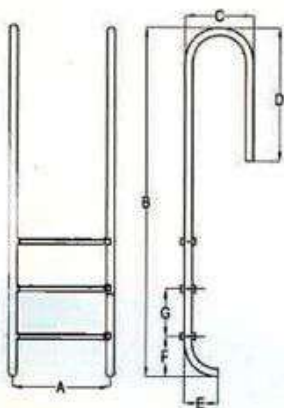

71516

71517

71518

Dimensions

The stainless steel ladder is to fix on the wall of pools which makes people safer and much convenient to enter into and out of the pools. The ladder is made of stainless steel grade 304, no pollution to pool waters. And the rubber foot will help to prevent the pool walls from scratches. The ladders would be with 2 to 4 steps. 3-step ladder is our standard one. The diameter of the tubing is 42mm.

1

2

| Model Number | Material | Foot | Application | Weight Kg (lbs) | Carton Dimension (cm) |
|--------------|---------------------|---------|---------------|-----------------|-----------------------|
| 71516 | Stainless Steel 304 | Plastic | Concrete Pool | 7.3(16) | 39x9x160 |
| 71517 | Stainless Steel 304 | Plastic | Concrete Pool | 7.7(17) | 72x9x160 |
| 71518 | Stainless Steel 304 | Plastic | Concrete Pool | 7.5(16.5) | 55x9x160 |
| 71536 | Stainless Steel 304 | Metal | Wooden Pool | 7.3(16) | 39x9x160 |
| 71537 | Stainless Steel 304 | Metal | Wooden Pool | 7.7(17) | 72x9x160 |
| 71538 | Stainless Steel 304 | Metal | Wooden Pool | 7.5(16.5) | 55x9x160 |

| Model Number | A mm(in) | B mm(in) | C mm(in) | D mm(in) | E mm(in) | F mm(in) | G mm(in) |
|--------------|-------------|-------------|-------------|------------|------------|------------|------------|
| 71516/71536 | 492(19.37") | 1580(62.2") | 360(14.17") | 700(27.6") | 180(7.08") | 210(8.27") | 250(9.84") |
| 71517/71537 | 492(19.37") | 1570(61.8") | 686(27") | 788(31") | 180(7.08") | 210(8.27") | 250(9.84") |
| 71518/71538 | 492(19.37") | 1580(62.2") | 533(21") | 709(27.9") | 180(7.08") | 210(8.27") | 250(9.84") |