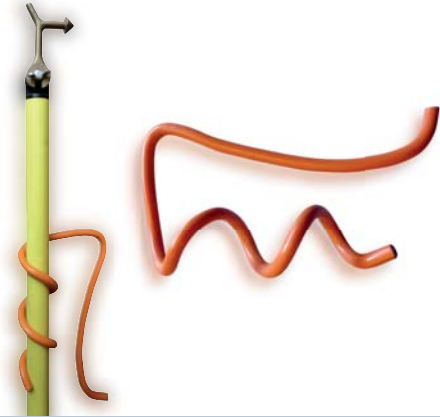

ACCESSORIES FOR POLES

INSULATING POLES

Mod. GSP

PVC device that fits to the maneuvering poles allowing their suspension while doing the job.

Code

Ref.

630170

GSP-32