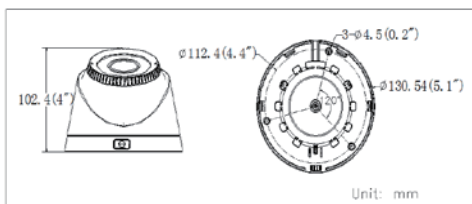

DS-2CE56D1T-VFIR3

HD1080P Outdoor Vari-focal IR Turret Camera

TURBO HD

Key features

- HD1080P Video Output
- Adopt HDTVl Technology
- True Day/Night, Smart IR
- 2.8 - 12mm vari-focal lens
- Up to 40m IR distance
- IP66 weatherproof
- OSD menu controlled via UTC

Dimensions

DS-2CE56D1T-VFIR3	
Camera	
Image Sensor	2 MP CMOS Image Sensor
Signal System	PAL / NTSC
Effective Pixels	1930(H)*1088(V)
Min. Illumination	0.01 Lux @ (F1.2,AGC ON),0 Lux with IR 0.014 Lux @ (F1.4,AGC ON),0 Lux with IR
Shutter speed	1/25(1/30) s to 1/50,000 s
Lens	2.8-12mm @ F1.4 Angle of view: 105.2° - 32.8°
Lens Mount	φ14
Angle Adjustment	Pan: 0 - 360°, Tilt: 0 - 75°, Rotation: 0 - 360°
Day & Night	ICR
Synchronization	Internal synchronization
Video Frame Rate	1080p@25fps/1080p@30fps
HD Video Output	1 Analog HD output
S / N Ratio	More than 52dB
Menu	
AGC	Support
D/N Mode	Color/ BW/ EXT
White Balance	Auto/ Manual
BLC	Support
Language	English/ Chinese
Function	Digital noise reduction, Mirror
General	
Working Temperature / Humidity	-40 °C - 60 °C (-40 °F - 140 °F) Humidity 90% or less (non-condensing)
Power Supply	12 VDC
Power Consumption	Max. 3.5W
Weather Proof Ratings	IP66
IR Range	Up to 40m
Communication	Up the coax Protocol: HIKVISION-C(Coaxitron)
Dimensions	Φ 130.54 × 102.4 mm (Φ 5.1" × 4")
Weight	410g (0.90 lb)