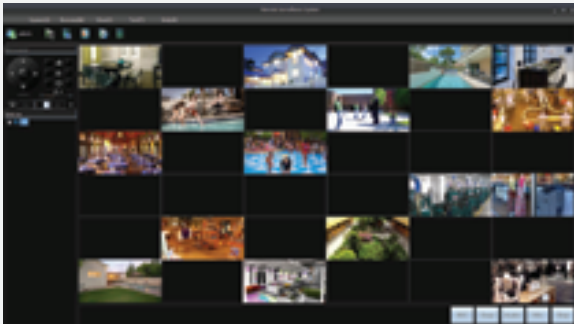

FEATURES IMAGES

CMS (CENTRAL MONITORING SYSTEM)

compatible with:

TECHNICAL SPECIFICATIONS

CODEC	H.264
OPERATING SYSTEM	EMBEDDED LINUX
VIDEO	
Channel	8
Output	HDMI, VGA, CVBS
Dual Display	Yes
RECORDING	
Rate (PAL)	8ch*D1@200fps
Mode	Manual, Schedule, Motion, Alarm
PLAYBACK	
Display	100fps@D1
Search Mode	Time, Date, Record Mode
Privacy Masking	4 Zones (max)
STORAGE	
Internal	1 ea HDD (max 4TB)
Backup	USB/Network
NETWORKING	
Web	IE11, Chrome, Firefox, Safari
CMS	Support max 100ch viewing per CMS
Mobile	iPhone, iPad, Android
Email	Yes
Snapshot Function	IE - Yes CMS - Yes Apps - Yes
INTERFACE	
Network	1 RJ-45, 10/100M adaptive Ethernet Interface
IR Extension	Yes
USB	2
PTZ (RS-485)	Yes
RS-232	No
Audio	G.771A, 8 in, 1 out
Alarm	4in, 1out
POWER SUPPLY	12VDC, 2A
POWER CONSUMPTION (w/o HDD)	40W
OPERATING TEMPERATURE	-10°C ~ 55°C
HUMIDITY	10% ~ 90%RH
DIMENSION (W x L x H)	254mm x 168mm x 45 mm
WEIGHT (w/o HDD)	0.8kg
HOUSING	Mini 1U