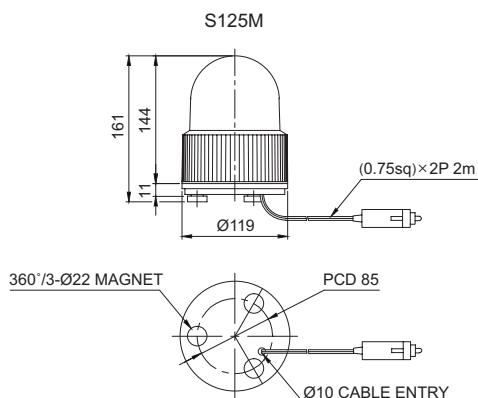

S125 series

Ø125mm Bulb Revolving Warning Lights

S125M

S125M Bulb Revolving Warning Light for Vehicle

- Three powerful magnets provide strong adhesion to the vehicle
- Power supply through cigarette lighter plug
- Protection rating : IP54

Model number	Voltage	Current	Bulb			Certificates	Weight	Color
			Spec	Standard	Parts no			
S125M	DC12V	0.966A	12V10W	T16x35 15S	9	CE	0.45kg	<ul style="list-style-type: none"> ● R-Red ● A-Amber ● G-Green ● B-Blue
	DC24V	0.566A	24V10W	T16x35 15S	10		0.45kg	

Technical Diagram

(Units : mm)

Wiring Instructions

- Cigarette lighter plug, IEC42(0.75sq)×2P 2m

Customization

- AC type

Ordering Specification

S125M	-	BZ	-	24	-	R
[Model number]		[Buzzer option]		[Voltage]		[Color]
• S125M		<ul style="list-style-type: none"> • None - No buzzer • BZ - Built-in buzzer 		<ul style="list-style-type: none"> • 12-DC12V • 24-DC24V 		<ul style="list-style-type: none"> ● R-Red ● A-Amber ● G-Green ● B-Blue