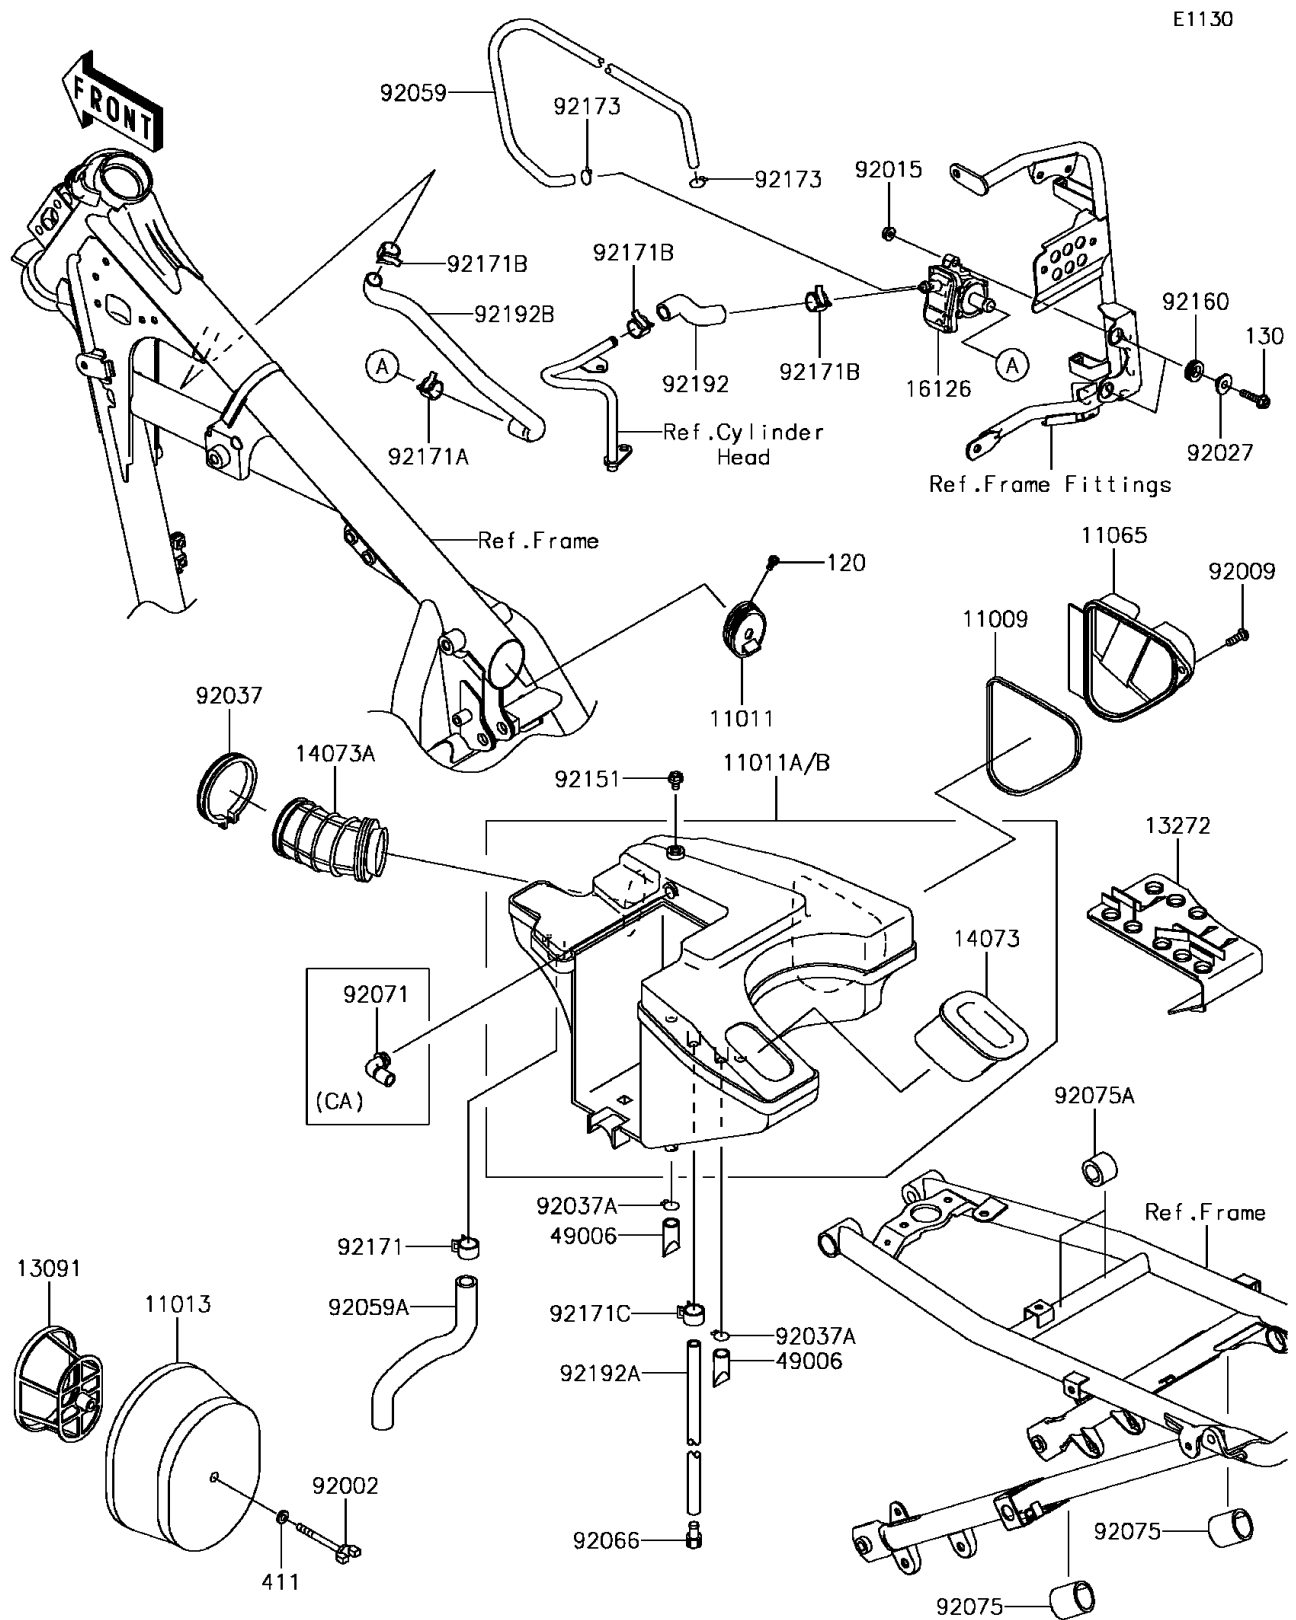

2017 KLR™650 PARTS DIAGRAM

Air Cleaner

E1130

2017 KLR™650 PARTS LIST

Air Cleaner

ITEM NAME	PART NUMBER	QUANTITY
BOLT-SOCKET,5X8 (Ref # 120)	120CA0508	1
BOLT-FLANGED,6X25 (Ref # 130)	130BA0625	1
WASHER-PLAIN,6MM (Ref # 411)	411AA0600	1
GASKET (Ref # 11009)	11009-1649	1
CASE-AIR FILTER (Ref # 11011)	11011-0095	1
ELEMENT-AIR FILTER (Ref # 11013)	11013-1152	1
CAP,AIR FILTER (Ref # 11065)	11065-1133	1
HOLDER (Ref # 13091)	13091-1473	1
PLATE (Ref # 13272)	13272-0598	1
DUCT (Ref # 14073)	14073-0119	1
DUCT (Ref # 14073A)	14073-1288	1
VALVE,2ND AIR (Ref # 16126)	16126-0026	1
BOOT (Ref # 49006)	49006-1211	1
BOLT (Ref # 92002)	92002-1904	1
SCREW (Ref # 92009)	92009-1460	1
NUT,FLANGED,6MM,BLACK (Ref # 92015)	92015-1233	1
COLLAR,L=7.4 (Ref # 92027)	92027-1848	1
CLAMP (Ref # 92037)	92037-1859	1
CLAMP,14.5MM (Ref # 92037A)	92037-1900	1
TUBE,4X9X550,WHITE (Ref # 92059)	92059-1760	1
TUBE (Ref # 92059A)	92059-1774	1
PLUG,DRAIN,8.5X15 (Ref # 92066)	92066-0127	1
DAMPER,25X31X30 (Ref # 92075)	92075-1906	1
DAMPER,18X27X20 (Ref # 92075A)	92075-1907	1
BOLT,6X10 (Ref # 92151)	92151-1344	1
DAMPER (Ref # 92160)	92160-1278	1
CLAMP (Ref # 92171)	92171-0329	1
CLAMP,16MM (Ref # 92171A)	92171-0976	1
CLAMP,15MM (Ref # 92171B)	92171-1600	1

2017 KLR™650 PARTS LIST

Air Cleaner

ITEM NAME	PART NUMBER	QUANTITY
CLAMP,12MM (Ref # 92171C)	92171-1870	1
CLAMP (Ref # 92173)	92173-1190	1
TUBE,ASV-HEAD,YELLOW (Ref # 92192)	92192-0323	1
TUBE,8X12X380 (Ref # 92192A)	92192-0883	1
TUBE,FRAME-ASV,PINK (Ref # 92192B)	92192-0905	1
CASE-AIR FILTER (Ref # 11011A)	11011-0159	1
CASE-AIR FILTER (Ref # 11011B)	11011-0160	1
GROMMET,AIR FILTER (Ref # 92071)	92071-1147	1