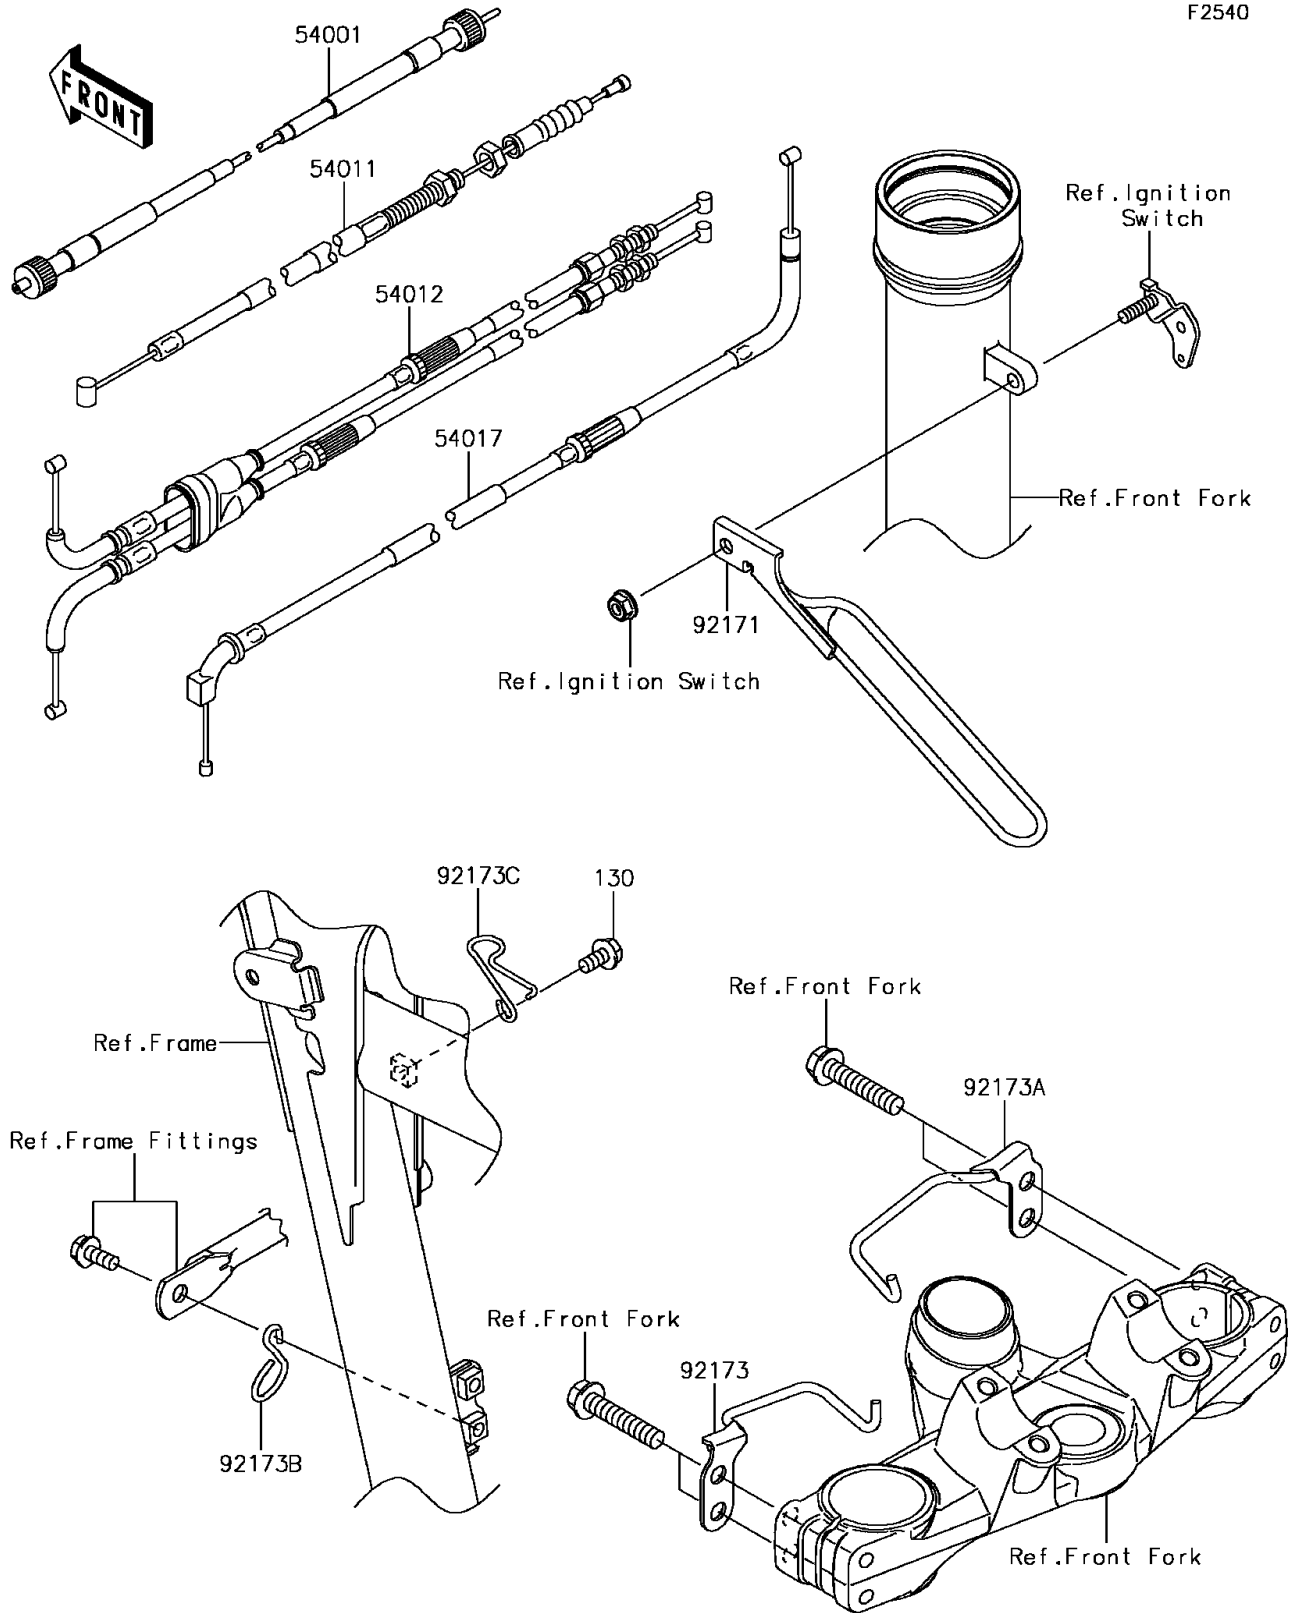

2017 KLR™650 PARTS DIAGRAM

Cables

F2540

2017 KLR™650 PARTS LIST

Cables

ITEM NAME	PART NUMBER	QUANTITY
BOLT-FLANGED,6X10 (Ref # 130)	130BB0610	1
CABLE-SPEEDMETER (Ref # 54001)	54001-0026	1
CABLE-CLUTCH (Ref # 54011)	54011-0556	1
CABLE-THROTTLE (Ref # 54012)	54012-0184	1
CABLE-STARTER (Ref # 54017)	54017-0042	1
CLAMP,CABLE (Ref # 92171)	92171-0941	1
CLAMP,UPP BRACKET,LH (Ref # 92173)	92173-0206	1
CLAMP,UPP BRACKET,RH (Ref # 92173A)	92173-0207	1
CLAMP,2.9MM DIA. (Ref # 92173B)	92173-0212	1
CLAMP,2.3MM DIA. (Ref # 92173C)	92173-0213	1