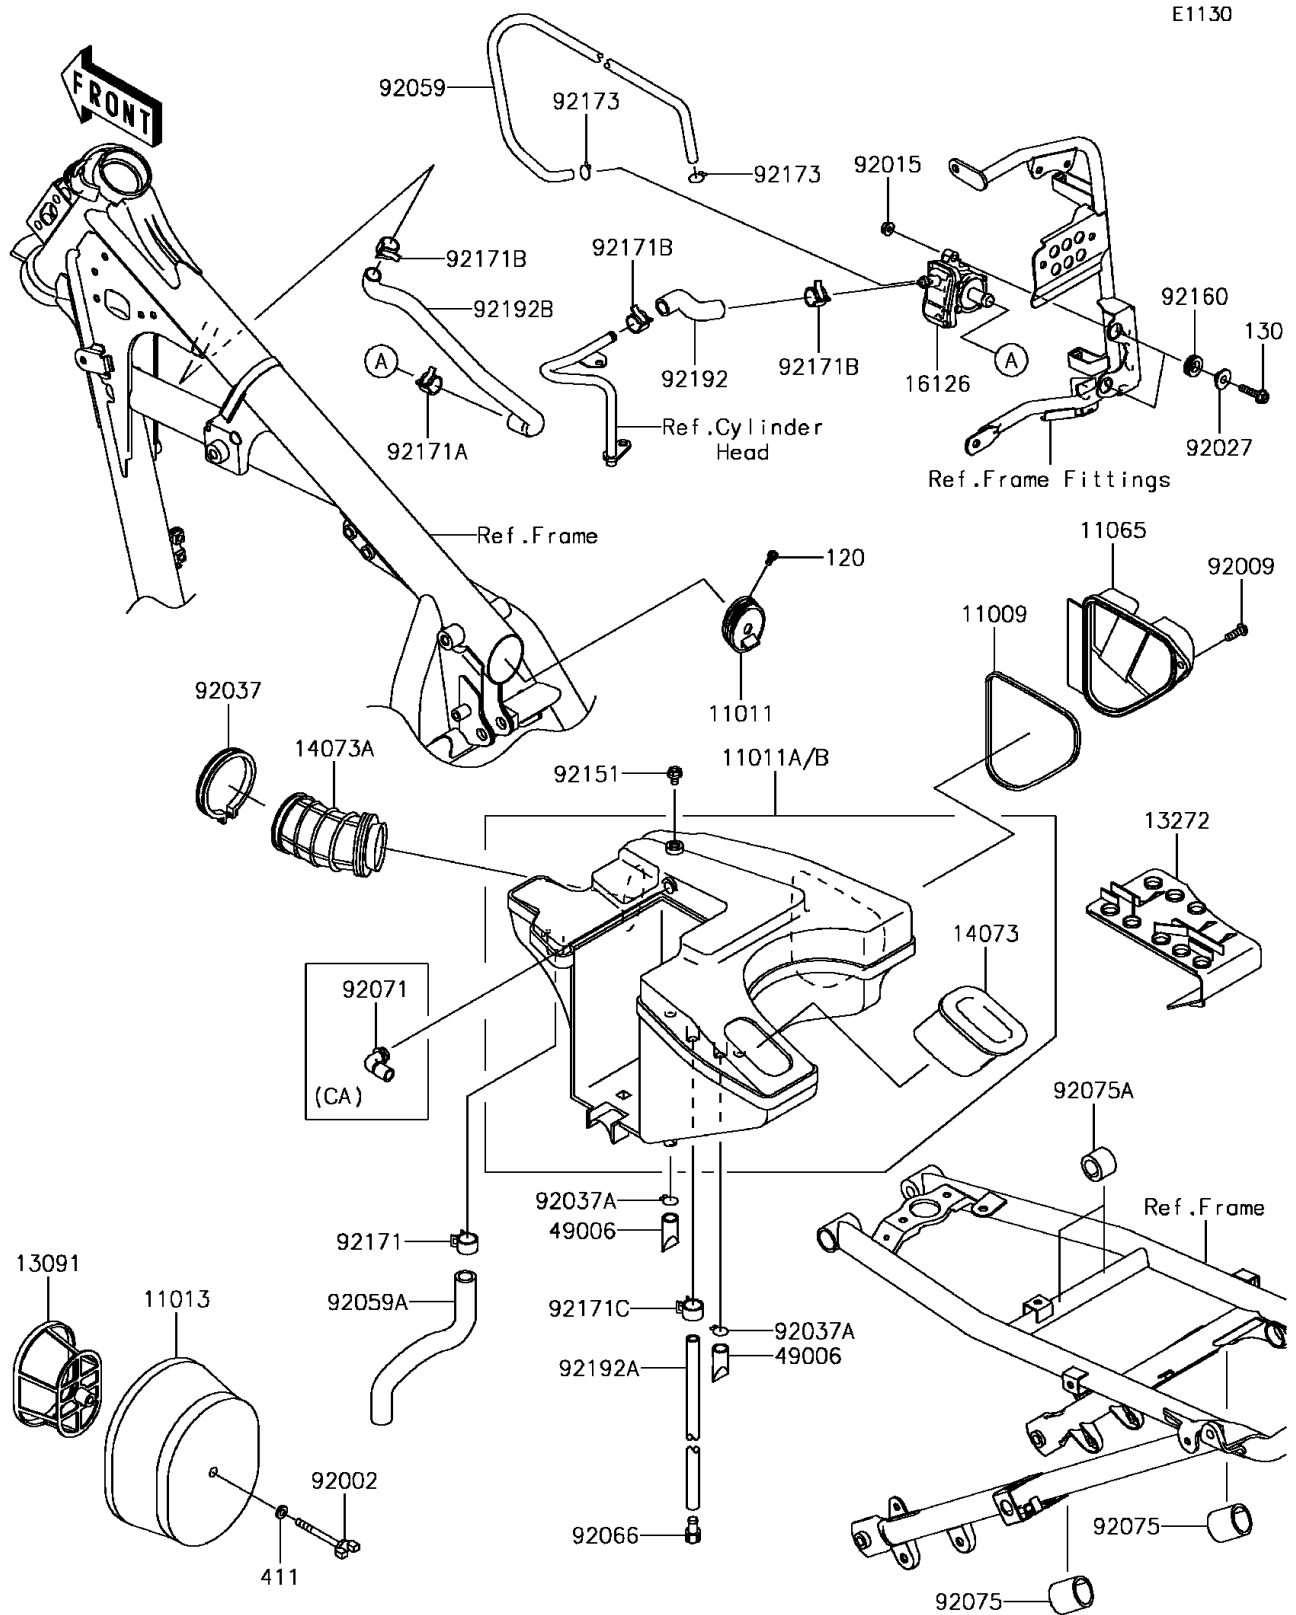

2017 KLR™650 Camo PARTS DIAGRAM

Air Cleaner

2017 KLR™650 Camo PARTS LIST

Air Cleaner

ITEM NAME	PART NUMBER	QUANTITY
BOLT-SOCKET,5X8 (Ref # 120)	120CA0508	1
BOLT-FLANGED,6X25 (Ref # 130)	130BA0625	1
WASHER-PLAIN,6MM (Ref # 411)	411AA0600	1
GASKET (Ref # 11009)	11009-1649	1
CASE-AIR FILTER (Ref # 11011)	11011-0095	1
ELEMENT-AIR FILTER (Ref # 11013)	11013-1152	1
CAP,AIR FILTER (Ref # 11065)	11065-1133	1
HOLDER (Ref # 13091)	13091-1473	1
PLATE (Ref # 13272)	13272-0598	1
DUCT (Ref # 14073)	14073-0119	1
DUCT (Ref # 14073A)	14073-1288	1
VALVE,2ND AIR (Ref # 16126)	16126-0026	1
BOOT (Ref # 49006)	49006-1211	1
BOLT (Ref # 92002)	92002-1904	1
SCREW (Ref # 92009)	92009-1460	1
NUT,FLANGED,6MM,BLACK (Ref # 92015)	92015-1233	1
COLLAR,L=7.4 (Ref # 92027)	92027-1848	1
CLAMP (Ref # 92037)	92037-1859	1
CLAMP,14.5MM (Ref # 92037A)	92037-1900	1
TUBE,4X9X550,WHITE (Ref # 92059)	92059-1760	1
TUBE (Ref # 92059A)	92059-1774	1
PLUG,DRAIN,8.5X15 (Ref # 92066)	92066-0127	1
DAMPER,25X31X30 (Ref # 92075)	92075-1906	1
DAMPER,18X27X20 (Ref # 92075A)	92075-1907	1
BOLT,6X10 (Ref # 92151)	92151-1344	1
DAMPER (Ref # 92160)	92160-1278	1
CLAMP (Ref # 92171)	92171-0329	1
CLAMP,16MM (Ref # 92171A)	92171-0976	1
CLAMP,15MM (Ref # 92171B)	92171-1600	1

2017 KLR™650 Camo PARTS LIST

Air Cleaner

ITEM NAME	PART NUMBER	QUANTITY
CLAMP,12MM (Ref # 92171C)	92171-1870	1
CLAMP (Ref # 92173)	92173-1190	1
TUBE,ASV-HEAD,YELLOW (Ref # 92192)	92192-0323	1
TUBE,8X12X380 (Ref # 92192A)	92192-0883	1
TUBE,FRAME-ASV,PINK (Ref # 92192B)	92192-0905	1
CASE-AIR FILTER (Ref # 11011A)	11011-0159	1
CASE-AIR FILTER (Ref # 11011B)	11011-0160	1
GROMMET,AIR FILTER (Ref # 92071)	92071-1147	1