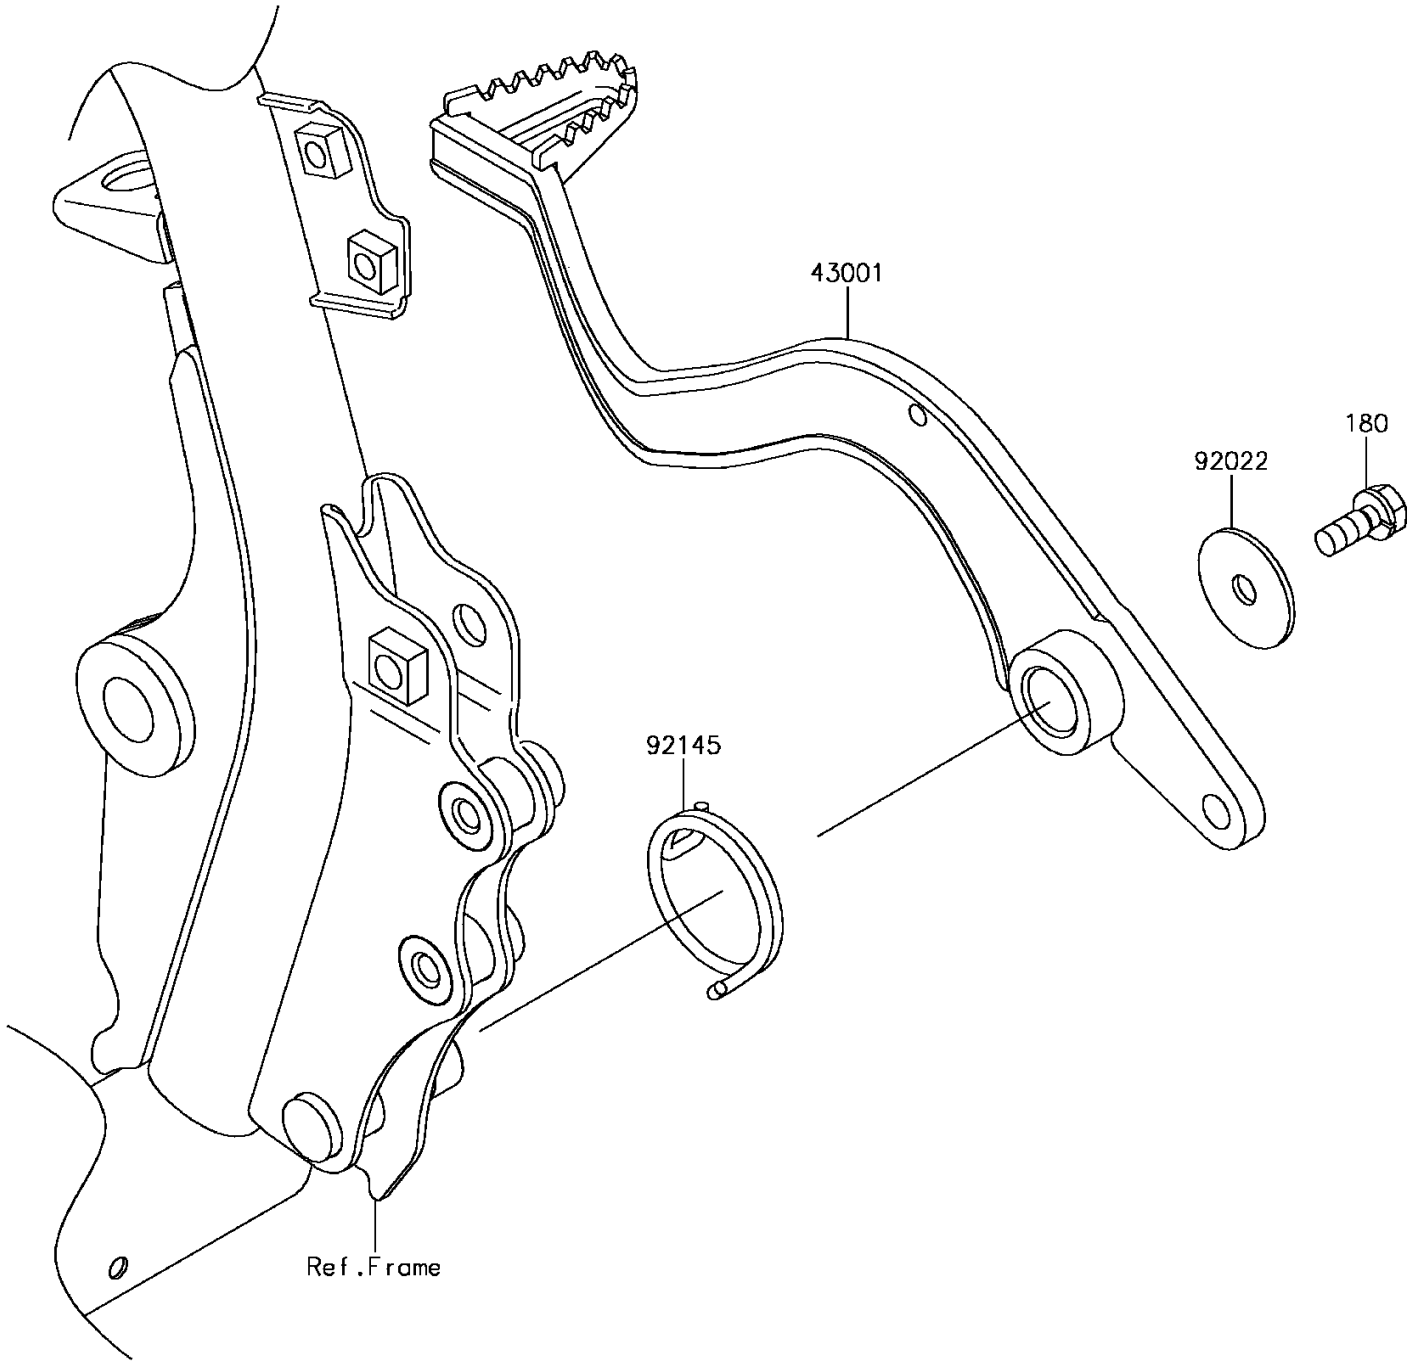

2017 KLR™650 Camo PARTS DIAGRAM

Brake Pedal

F2260

2017 KLR™650 Camo PARTS LIST

Brake Pedal

ITEM NAME	PART NUMBER	QUANTITY
BOLT-UPSET-WS,6X16 (Ref # 180)	180BA0616	1
LEVER-BRAKE (Ref # 43001)	43001-0713	1
WASHER,7X28X1.6 (Ref # 92022)	92022-1282	1
SPRING,RETURN (Ref # 92145)	92145-0807	1