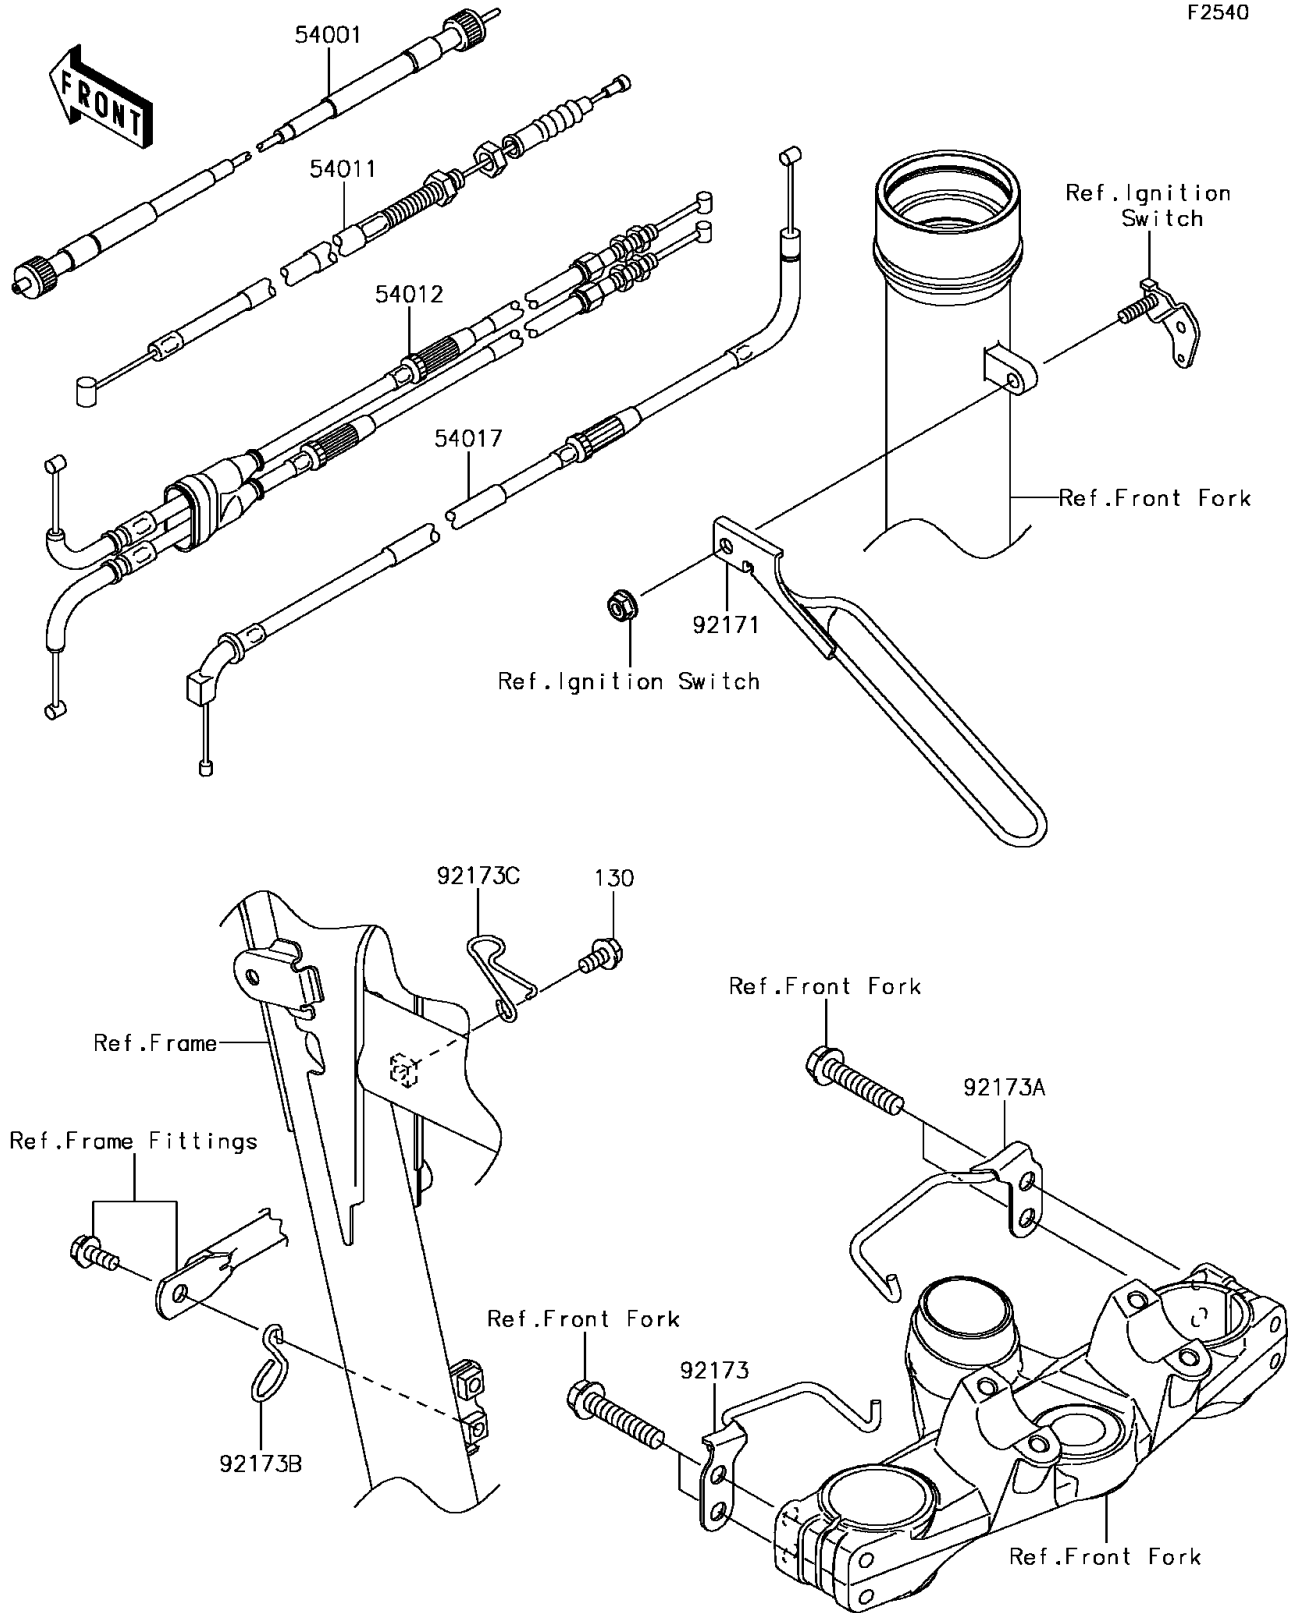

2017 KLR™650 Camo PARTS DIAGRAM

Cables

F2540

2017 KLR™650 Camo PARTS LIST

Cables

ITEM NAME	PART NUMBER	QUANTITY
BOLT-FLANGED,6X10 (Ref # 130)	130BB0610	1
CABLE-SPEEDMETER (Ref # 54001)	54001-0026	1
CABLE-CLUTCH (Ref # 54011)	54011-0556	1
CABLE-THROTTLE (Ref # 54012)	54012-0184	1
CABLE-STARTER (Ref # 54017)	54017-0042	1
CLAMP,CABLE (Ref # 92171)	92171-0941	1
CLAMP,UPP BRACKET,LH (Ref # 92173)	92173-0206	1
CLAMP,UPP BRACKET,RH (Ref # 92173A)	92173-0207	1
CLAMP,2.9MM DIA. (Ref # 92173B)	92173-0212	1
CLAMP,2.3MM DIA. (Ref # 92173C)	92173-0213	1