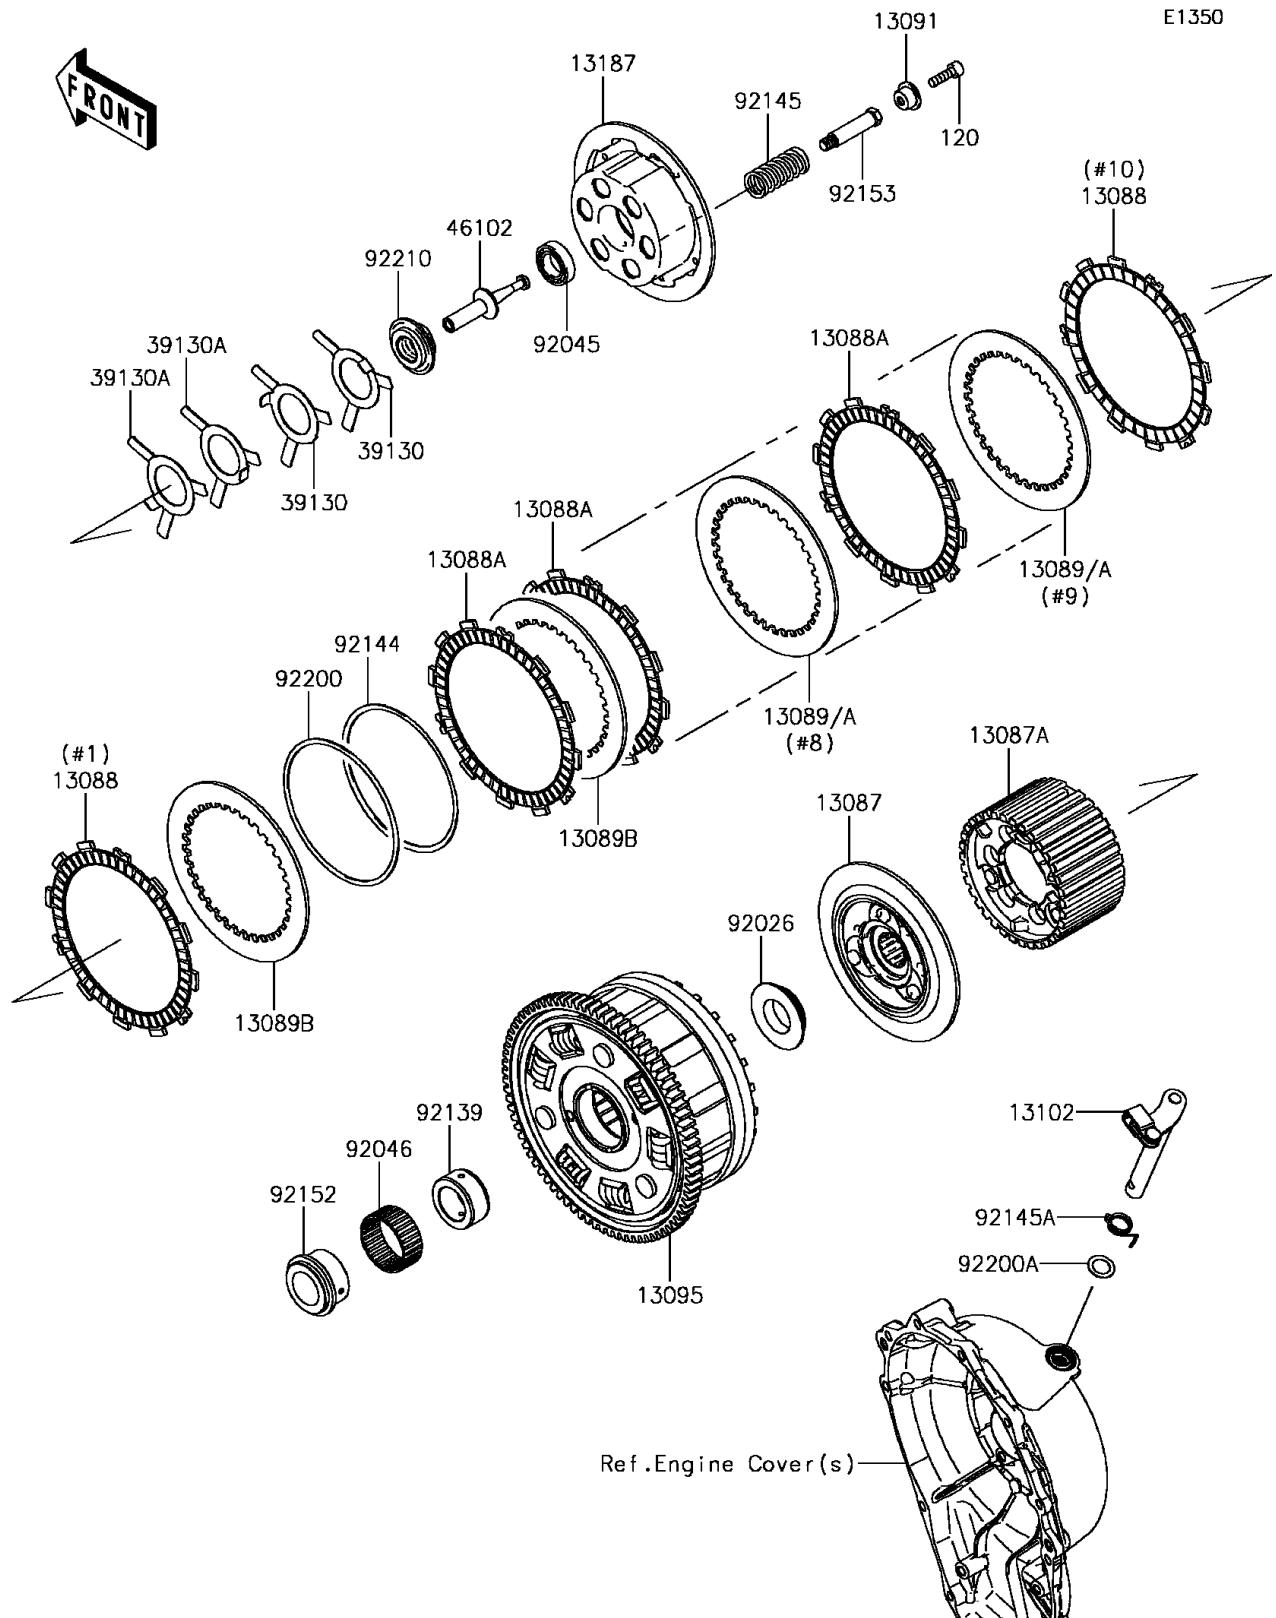

2017 PARTS DIAGRAM

Clutch

2017 PARTS LIST

Clutch

ITEM NAME	PART NUMBER	QUANTITY
BOLT-SOCKET,6X20 (Ref # 120)	120Q0620	1
HUB-CLUTCH (Ref # 13087)	13087-0010	1
HUB-CLUTCH (Ref # 13087A)	13087-0011	1
PLATE-FRICTION (Ref # 13088)	13088-0003	1
PLATE-FRICTION (Ref # 13088A)	13088-0013	1
PLATE-CLUTCH,T=2.3 (Ref # 13089)	13089-0008	1
PLATE-CLUTCH,T=2.6 (Ref # 13089A)	13089-0009	1
PLATE-CLUTCH,T=2.9 (Ref # 13089B)	13089-1093	1
HOLDER,CLUTCH SPRING (Ref # 13091)	13091-1840	1
HOUSING-COMP-CLUTCH (Ref # 13095)	13095-0582	1
RELEASE-COMP-CLUTCH (Ref # 13102)	13102-0049	1
PLATE-CLUTCH OPERATING (Ref # 13187)	13187-0006	1
SPRING-LEAF (Ref # 39130)	39130-1078	1
SPRING-LEAF (Ref # 39130A)	39130-1079	1
ROD (Ref # 46102)	46102-0609	1
SPACER (Ref # 92026)	92026-0164	1
BEARING-BALL,6903/2A (Ref # 92045)	92045-1053	1
BEARING-NEEDLE (Ref # 92046)	92046-0041	1
BUSHING,25X38X17.3 (Ref # 92139)	92139-0304	1
SPRING,FRICTION PLATE (Ref # 92144)	92144-1854	1
SPRING,CLUTCH (Ref # 92145)	92145-0220	1
SPRING,RELEASE-COMP (Ref # 92145A)	92145-1775	1
COLLAR (Ref # 92152)	92152-0866	1
BOLT (Ref # 92153)	92153-0797	1
WASHER,FRICTION PLATE (Ref # 92200)	92200-1260	1
WASHER,12X18.5X0.5 (Ref # 92200A)	92200-1487	1
NUT (Ref # 92210)	92210-0152	1