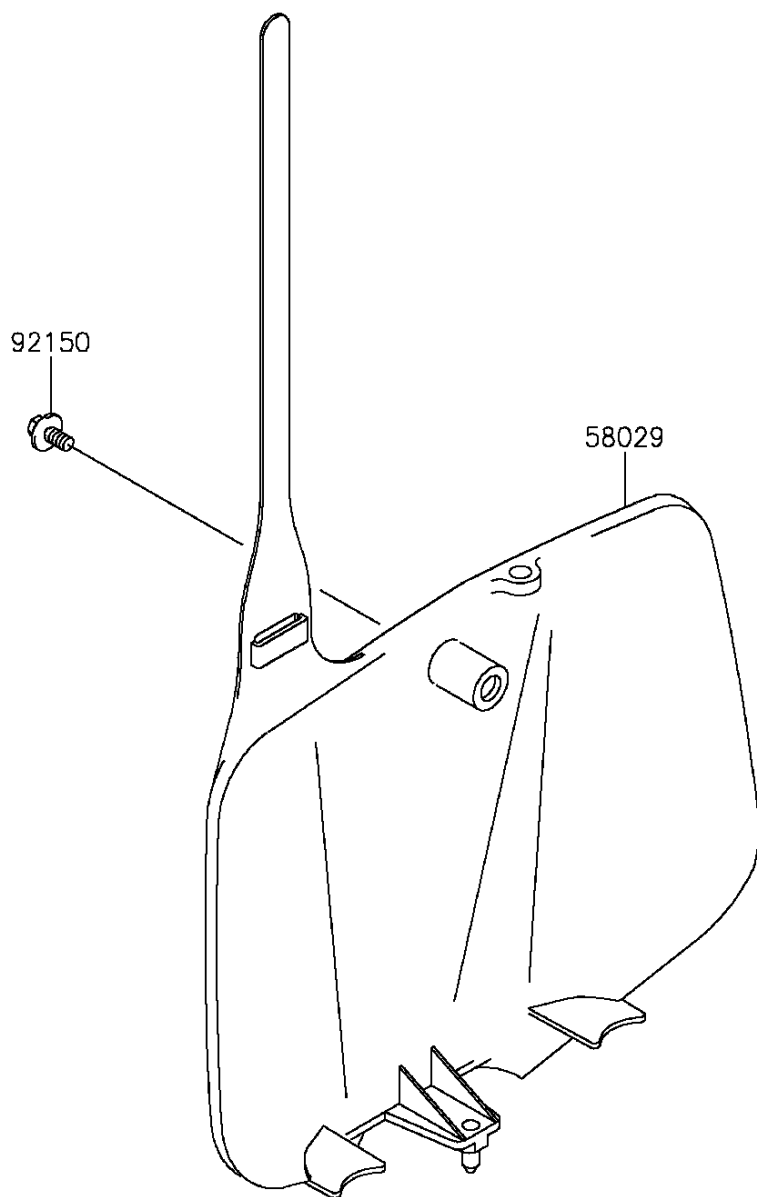

## 2017 KX™65 PARTS DIAGRAM

Accessory

F2910

WOD

## 2017 KX™65 PARTS LIST

Accessory

ITEM NAME	PART NUMBER	QUANTITY
PLATE-NUMBER,B.WHITE (Ref # 58029)	58029-1087-266	1
BOLT,6X14 (Ref # 92150)	92150-1340	1