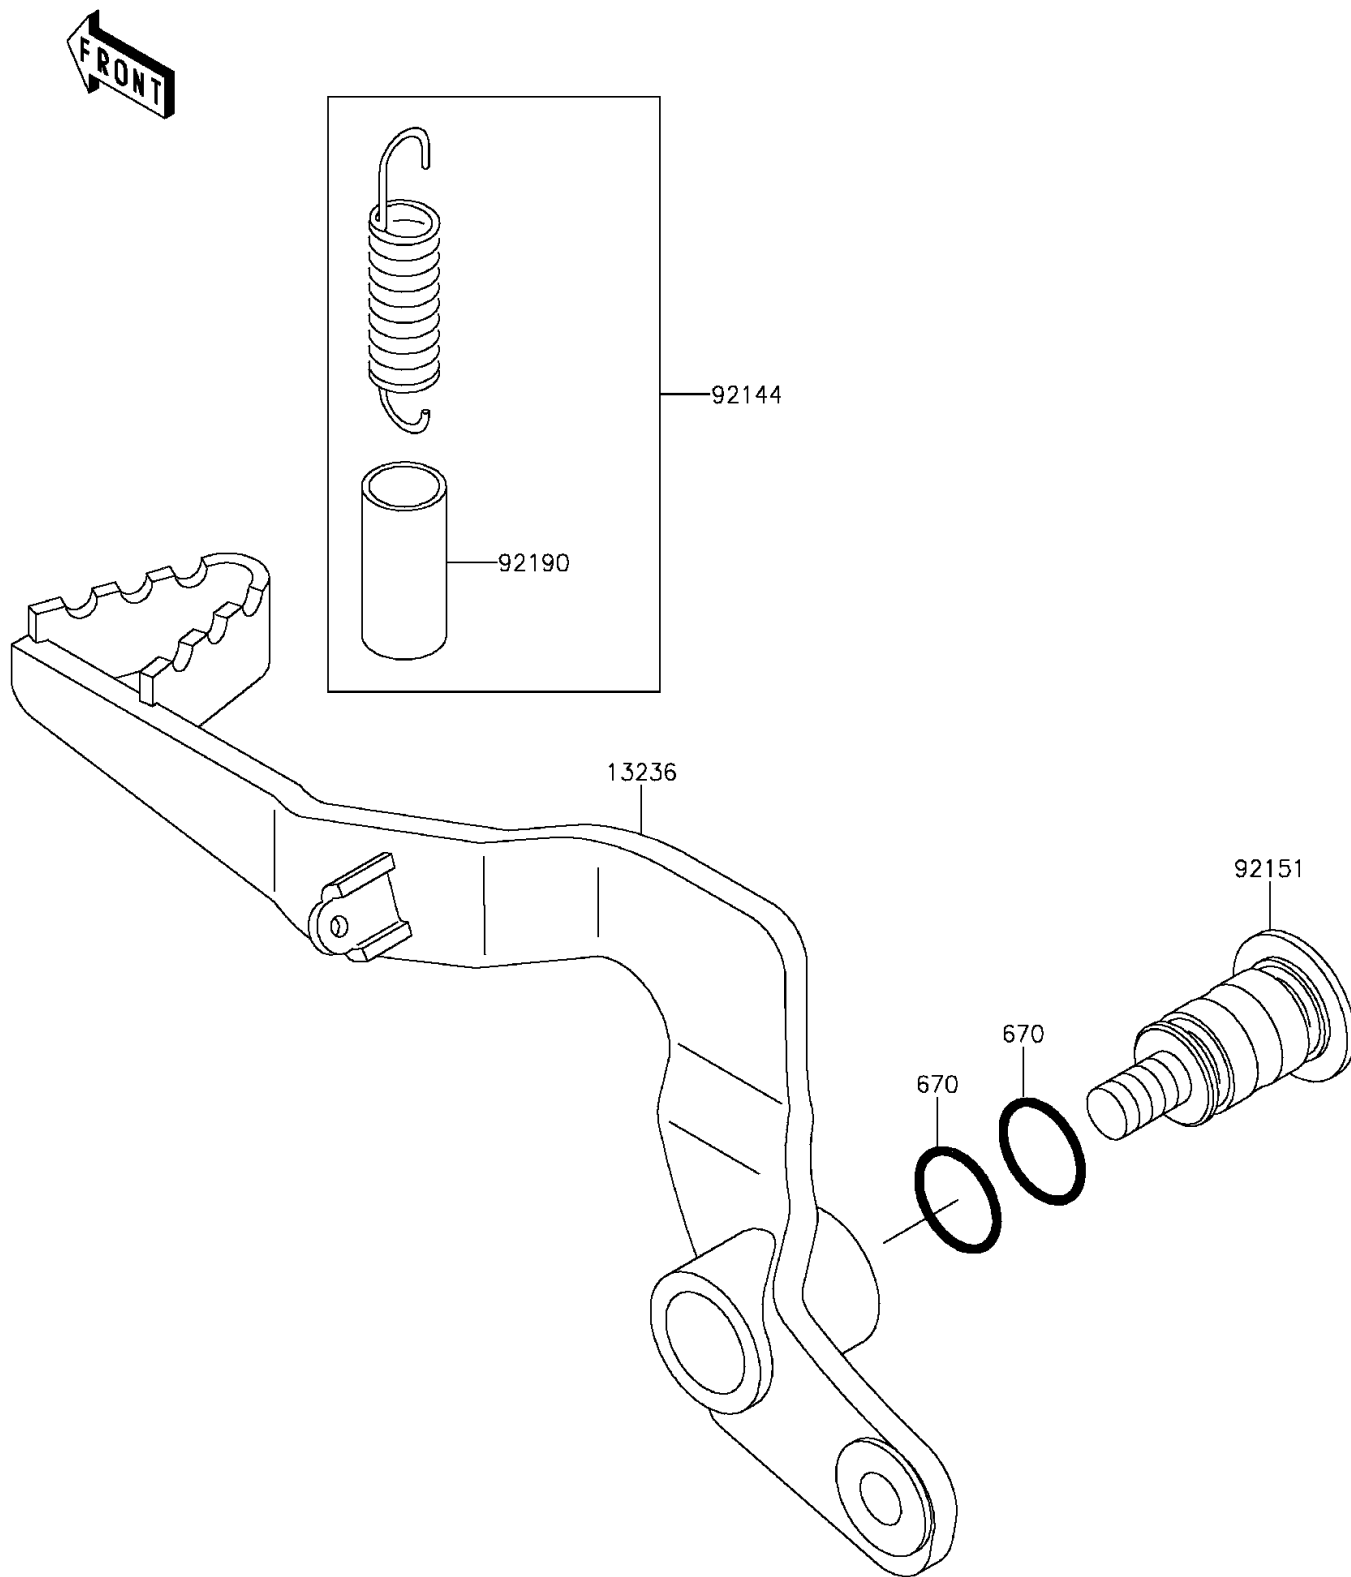

2017 KX™65 PARTS DIAGRAM

Brake Pedal

F2260

2017 KX™65 PARTS LIST

Brake Pedal

ITEM NAME	PART NUMBER	QUANTITY
O RING,12MM (Ref # 670)	670B2012	1
LEVER-COMP,BRAKE PEDAL,STEEL (Ref # 13236)	13236-1369	1
SPRING,BRAKE PEDAL RETURN (Ref # 92144)	92144-1752	1
BOLT,BRAKE PEDAL,8MM (Ref # 92151)	92151-1572	1
TUBE,13X16X25 (Ref # 92190)	92190-1488	1