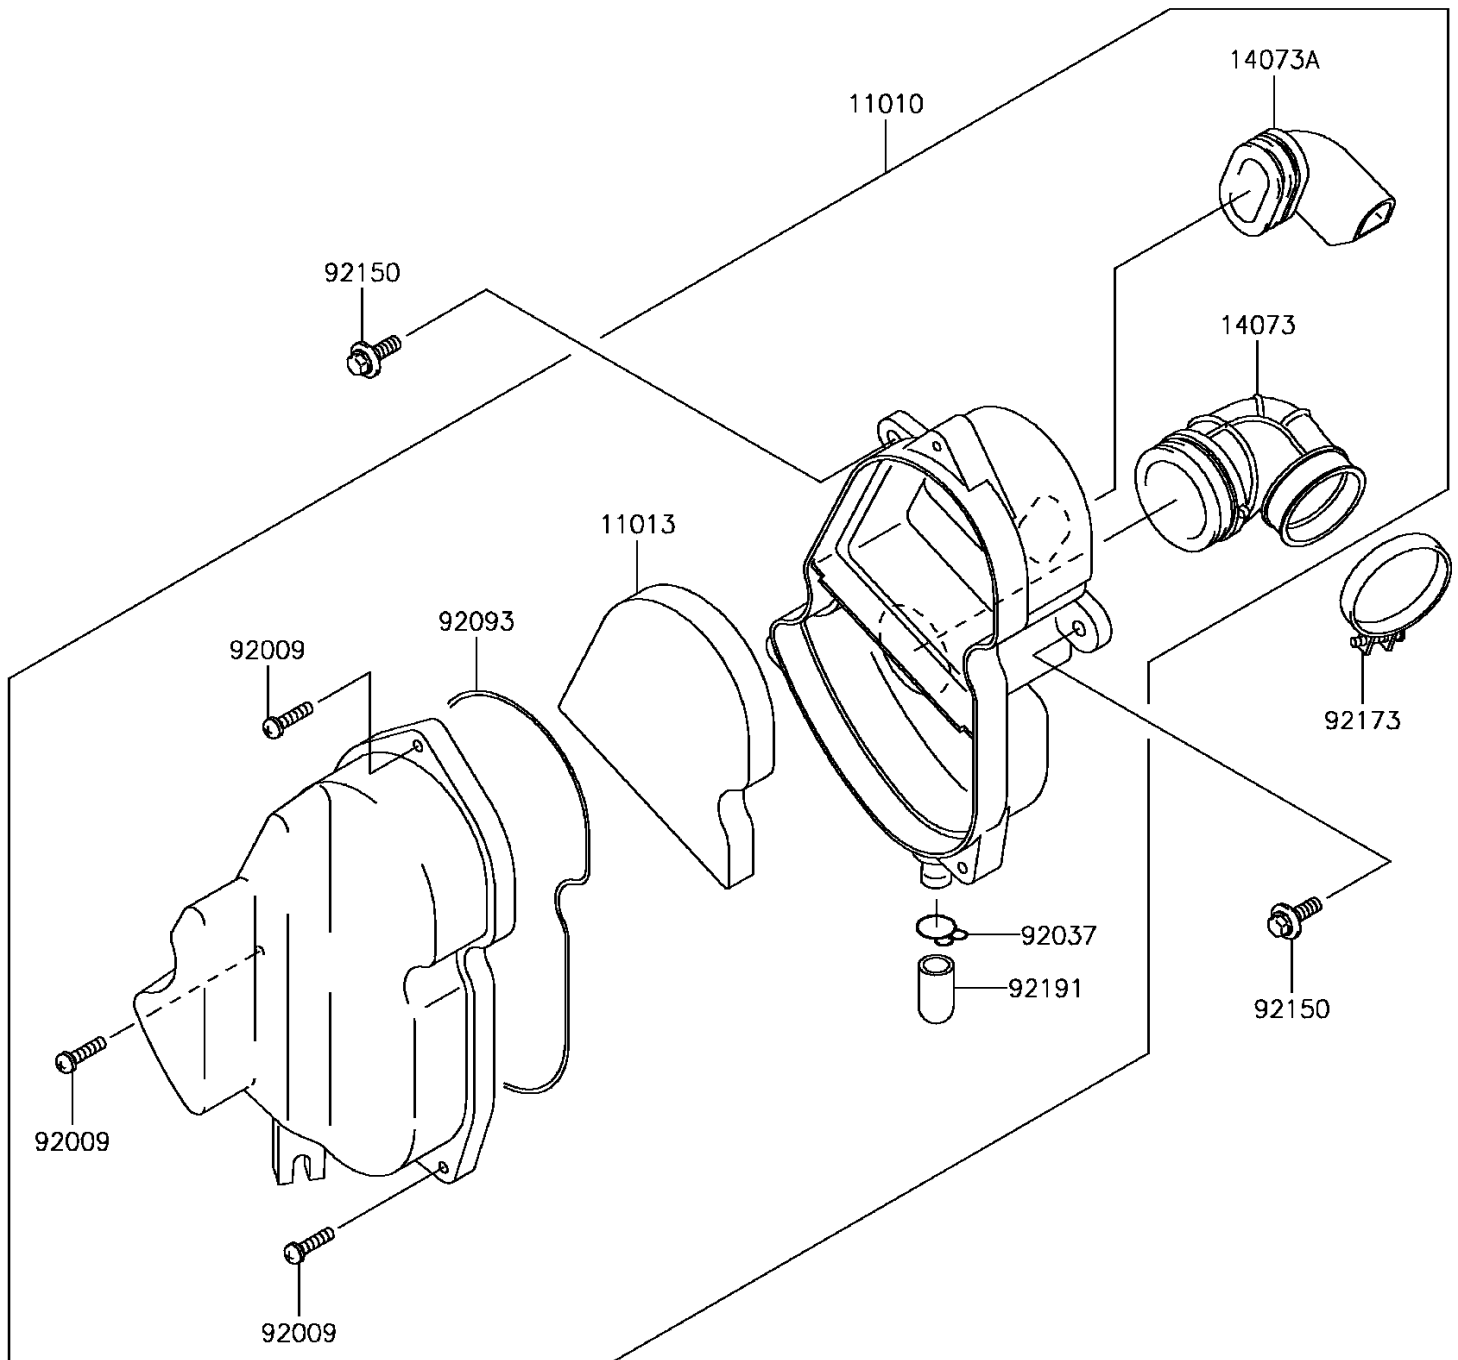

2017 KLX® 110L PARTS DIAGRAM

Air Cleaner

E1130

2017 KLX®110L PARTS LIST

Air Cleaner

ITEM NAME	PART NUMBER	QUANTITY
FILTER-ASSY-AIR (Ref # 11010)	11010-1773	1
ELEMENT-AIR FILTER (Ref # 11013)	11013-1294	1
DUCT,CARBURETOR (Ref # 14073)	14073-1819	1
DUCT,IN (Ref # 14073A)	14073-1820	1
SCREW,M5X20 (Ref # 92009)	92009-1990	1
CLAMP,14.5MM (Ref # 92037)	92037-1900	1
SEAL,AIR CLEANER (Ref # 92093)	92093-1560	1
BOLT,FLANGED,6X20 (Ref # 92150)	92150-1339	1
CLAMP (Ref # 92173)	92173-0991	1
TUBE (Ref # 92191)	92191-1704	1