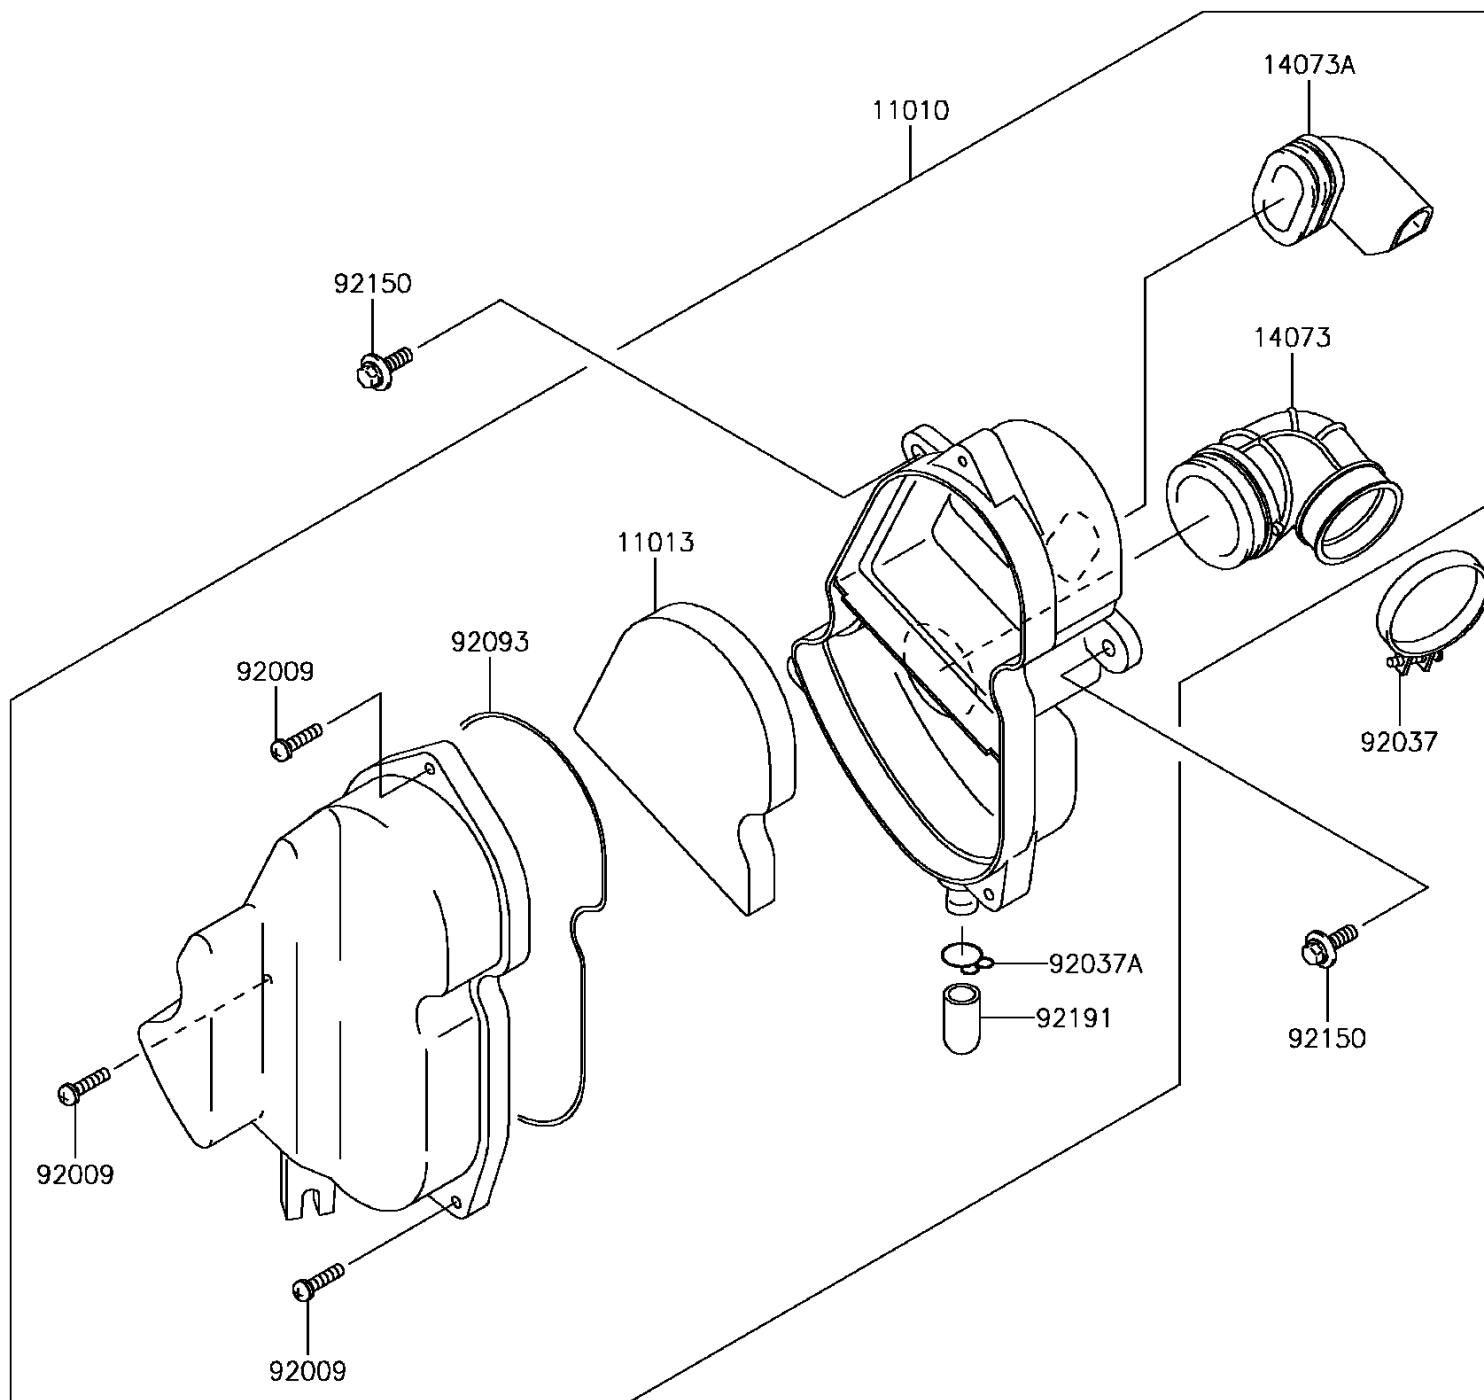

## 2017 KLX®110 PARTS DIAGRAM

Air Cleaner

E1130

## 2017 KLX®110 PARTS LIST

Air Cleaner

ITEM NAME	PART NUMBER	QUANTITY
FILTER-ASSY-AIR (Ref # 11010)	11010-1773	1
ELEMENT-AIR FILTER (Ref # 11013)	11013-1294	1
DUCT,CARBURETOR (Ref # 14073)	14073-1819	1
DUCT,IN (Ref # 14073A)	14073-1820	1
SCREW,M5X20 (Ref # 92009)	92009-1990	1
CLAMP (Ref # 92037)	92037-1305	1
CLAMP,14.5MM (Ref # 92037A)	92037-1900	1
SEAL,AIR CLEANER (Ref # 92093)	92093-1560	1
BOLT,FLANGED,6X20 (Ref # 92150)	92150-1339	1
TUBE (Ref # 92191)	92191-1704	1