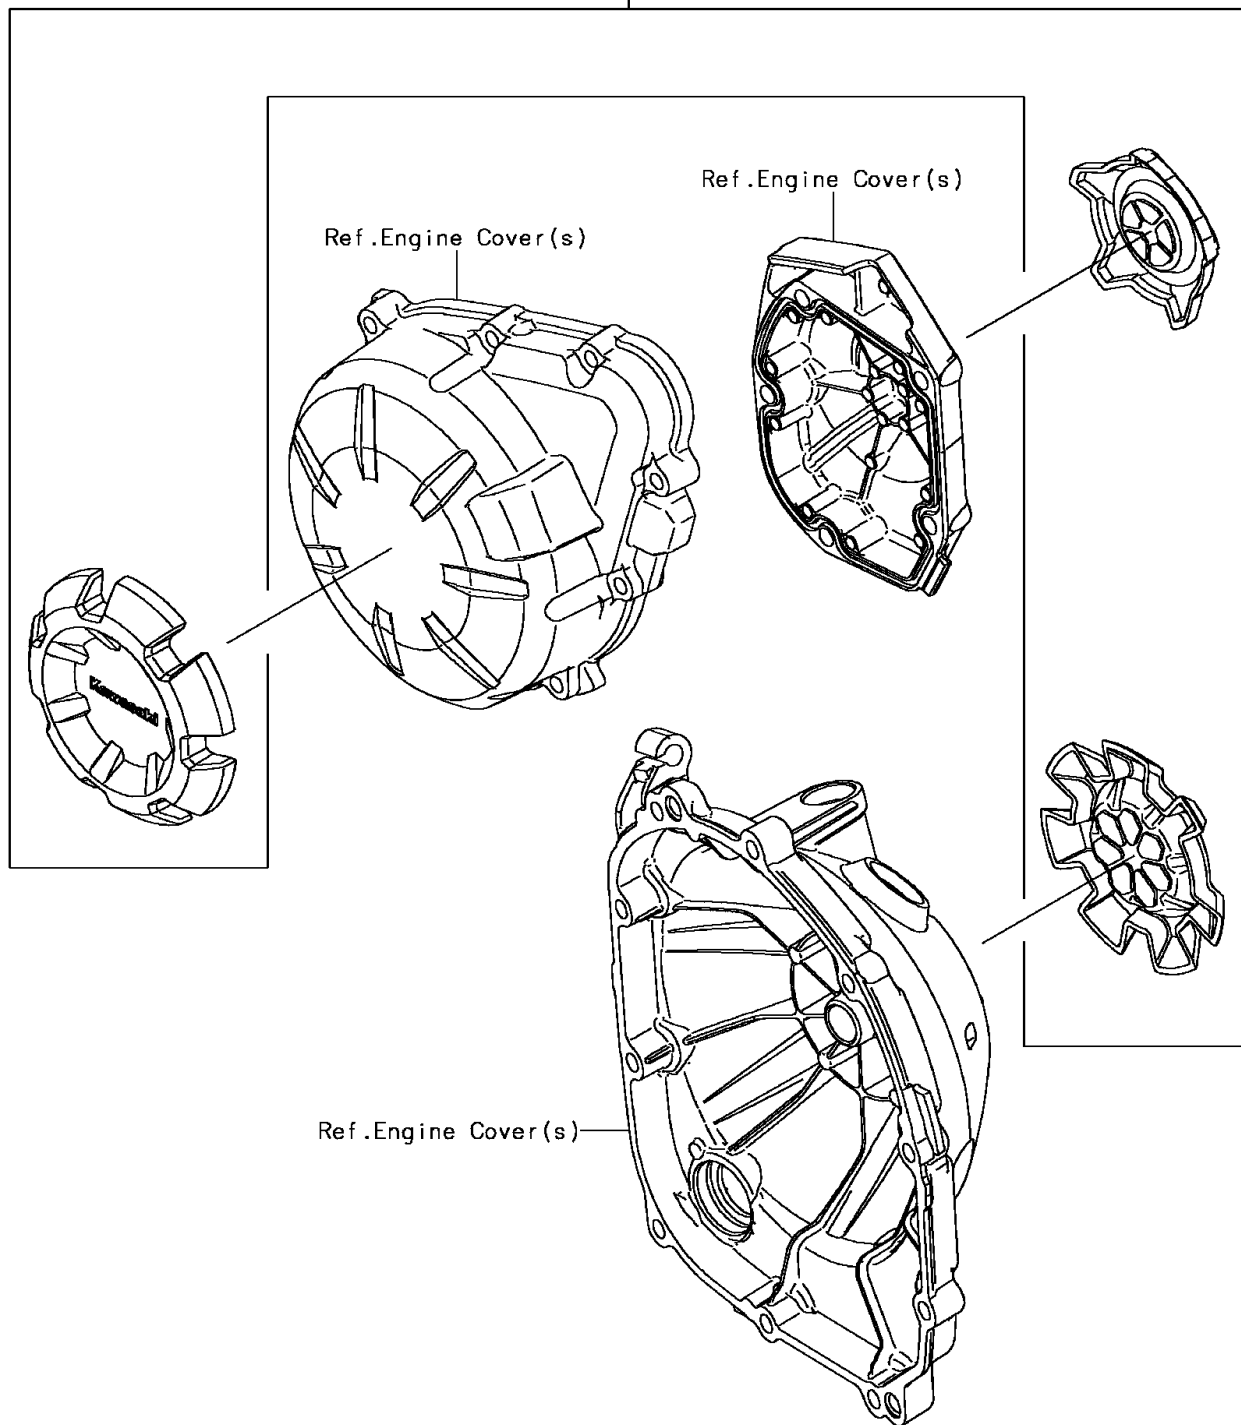

2017 PARTS DIAGRAM

Accessory(Engine Cover Ring)

F2910B

99994

2017 PARTS LIST

Accessory(Engine Cover Ring)

ITEM NAME	PART NUMBER	QUANTITY
KIT-ACCESSORY,ENG. COVER RING (Ref # 99994)	99994-0868	1