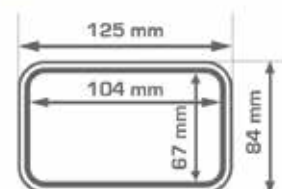

GIVI

EXPLORE. ENJOY.

S952B

Universal Smartphone holder. Compatible with scooter, bike and bicycle.

The S952B has the capacity to accommodate a number of different devices (*):

Nokia 216, Nokia 150, Nokia 3310 2017, Nokia Series 30 plus, Nokia 130 2017