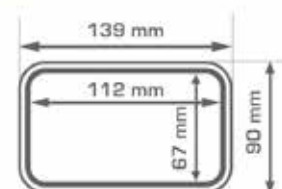

# S953B

Universal Smartphone holder. Compatible with scooter, bike and bicycle.

The S953B has the capacity to accommodate a number of different devices (\*):

**Huawei:** Y3II;

**Lenovo:** Vibe B;

**LG:** Nexus 4, K3 2017;