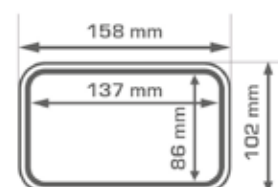

The S954B has the capacity to accommodate a number of different devices (*):

Apple: iPhone (X, 8, 8 Plus, 7, 7 Plus, 6s, 6s Plus, 6, 6 Plus);

Samsung: Galaxy S (S5, S6, S6 EDGE, S6 EDGE+, S7, S7 EDGE, S8); Galaxy Note (Note 3, Note 4, Note 5, Note 7, Note 7 FE, Note 8); Galaxy J (J2 2016, J2 Pro, J5 2016, J5 Prime, J7 2016, J7 Prime); Galaxy On (On 5 Pro, On 7 2016, On 7 Pro, On8); Galaxy A (A8 2018, A7 2017, A5 2017, A7, A8 2016) Galaxy C (C5 pro, C7 Pro, C9 Pro, J7 2017, C5, C7); Galaxy X cover 4, Galaxy Grand Prime, N915 Galaxy note edge), Z3;

Alcatel: A7, A5 LED, Idol 5, Idol 5s, A3, U5

Acer: Liquid Z6, Liquid Z6 Plus;

Archos: Diamond S;

Asus: ZenFone (5, 4 Selfie Pro, 4 Selfie Lite, 4 Selfie, 4 PRO, 4 MAX, 4, 3 Zoom, 3, 3 64GB, 3 Deluxe 256GB, 2, Selfie, Max 2016);

Blackberry: Keyone, DTEK50, DTEK60;

Essential: PH-1

Google-LG: Nexus 5, Nexus 5X;

Google-HTC: Pixel 2, Pixel 2 XL, Pixel, Pixel XL

Google-Huawei: Nexus 6P;

Honor: 6A, 6C Pro, 7x, 8 Pro, 9, V10, V9, V9 128GB, Magic, 5X;

HTC: U (Play, U11, U11 Life, U11 Plus), Desire (830, 10 Pro, 10 Lifestyle), 10, 10 Lifestyle, 10 Evo, ONE (X10, S9, A9, A9s, M9+, M9, M9 Prime Camera Edition, M8, S9);

Huawei: P8 lite 2017, P8lite, P8, P9, P9 Plus, P9 Lite, P10, P10 Lite, P10 Plus, Honor (8, 8 64GB, V8, V8 Standard, 6x, 5c, Holly 3), Enjoy 6, G8, G9 Plus, GT3, Y6 2017, Y3 2017, Y5II, Y5II 4G, Mate (10, 10 Lite, 10 Porsche Design, 10 Pro, 9, 9 Pro, 9 Porsche Design); Nova (2, 2 Plus, Lite Plus, Young, 1, 1 Plus);

Komu: K8, K80, K70, K60, K45, X1;

Lenovo: K8 Note, K6, K6 Note, K6 Power, P2, Vibe C2, Zuk (EDGE, Z2, Z2 Pro);

LG: G6, Q6, Q6 Plus, Q6 Alpha, Q8, V30, X Power 2, X venture, G3, G4, G5, K10 2017, K8 2017, K4 2017, Stylus 3, Ray, K5, X5, X Skin;

Mediacom: PhonePad S532U;

Meizu: E2, E2 64GB, M5 Note, M5c, M5s, M6, M6 Note, Pro 7, Pro 7 Plus, M5, M3, M3 Note, M3E, M3X, MX6, Pro 6, Pro 6 Plus, U20;

Motorola: Moto X (X4, Force, Play, Style), Moto G (G 2014, G 2015, G Turbo Edition, G4, G4 Plus, G4 Play, G5, G5 Plus, G5S, G5S Plus), Moto E (E4 Plus, E4, E3), Moto M, Moto Z (Z2, Z2 Force, Z2 Play, Z, Force, Play); Moto C (C, C Plus);

NGM: You Color Smart (5, 5 plus), You Color (E506 plus, P509, P552);

Nokia-Microsoft: 2, 3, 5, 6, 7, 8, Lumia (535, 650);

Nubia: M2 Play, N1 Lite, Z17, Z17 mini, Z17S;

One plus: 5, 5T, A77, F3, F5, R11, R11s, One, 3, 3t;

Oppo: A57, A37, F1s, R9, R9s;

Sharp: Aquos S2;

Sony: Xperia (L1, XA1, XA1 Plus, XZ1, XZs, E3, Z3, E5, M5, Z5 Premium, X Performance, X, XA, XZ);

STONEX ONE;

Vivo Xplay (V5 Lite, V5 Plus, V5s, Xplay 6, 5 Ultimate, 5);

Xiaomi: Mi (Mi 5X, Mi 6, Mi A1, Mi Mix 2, Mi Note 3, Redmi 4, 4s, 5 Standard Edition/ Exclusive Edition, 5s Plus, 5s, Note 2), Redmi (X, 5, 5A, Note 4X, Y1, 4, 4 Pro), Redmi Pro, Redmi Note (2, 4, 4 64 GB);

Wiko: U Pulse, U pulse Lite, View, View Prime, Wim, Wim Lite;

Zopo: Color C5;

ZTE: Axon (7s, 7 Mini), Blade (A2 Plus, A520, A610 Plus, V7 Plus, V8, V8 Lite, V8 Mini, V8 Pro, V6, A610/16GB), Nubia (Z11, Z11 Mini, Z11 Mini S), Zmax Pro;

It has the capacity to accommodate the most GPS with lower or equal display to 5 inches: