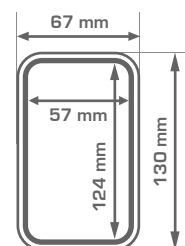

# S955B

Universal Smartphone holder. Compatible with scooter, bike and bicycle.

**The S955B has the capacity to accommodate a number of different devices (\*):**

**Apple:** iPhone (5s, 5c, 5, 4s, 4, SE);