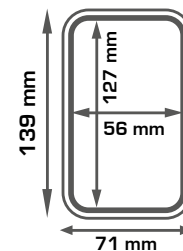

GIVI

EXPLORE. ENJOY.

S956B

Universal Smartphone holder. Compatible with scooter, bike and bicycle.

The S956B has the capacity to accommodate a number of different devices (*):

Apple: iPhone (8, 7, 6s, 6),

Samsung: Galaxy (A3 2016, 2017; A5, until version 2015; On5, Core Prime), Z2, Z4;