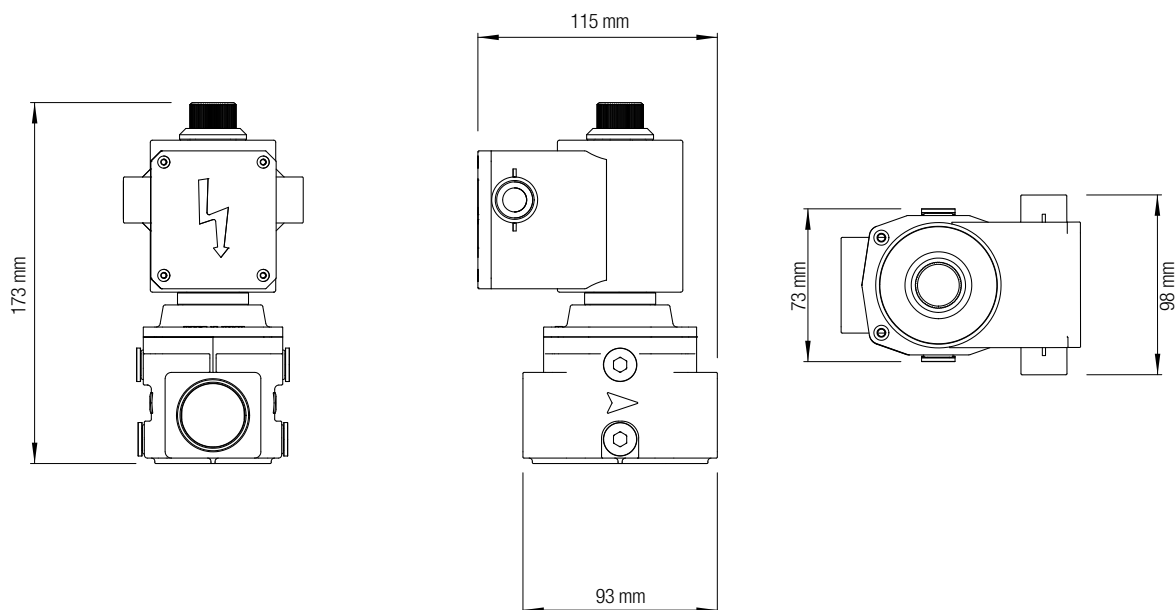

1	Body
2	O-Ring
3	Cover
4	Gasket
5	Plunger
6	Spring
7	O-Ring
8	Pilot

9	O-Ring
10	Coil
11	O-Ring
12	Locking Ring
13	Connector

Dimension	1/2"	3/4"	1"
WEIGHT (kgs)	2,1	2	1,8