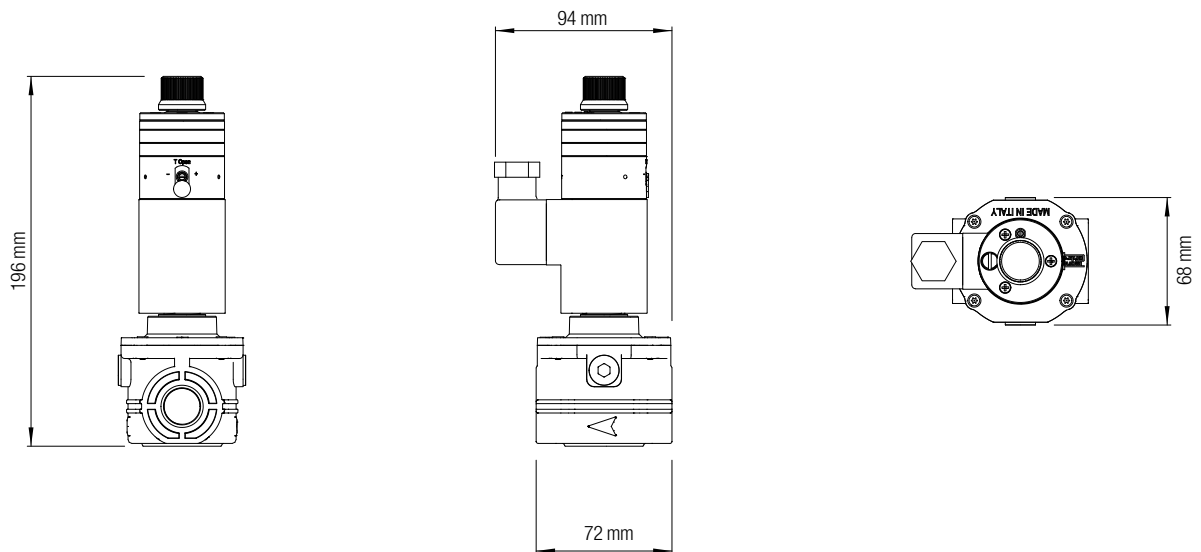

1	Body
2	Screw Plugs
3	O-Ring
4	Plunger
5	Spring
6	Cover
7	Screw

8	O-Ring
9	Pilot
10	Coil
11	Damping System
12	Locking Ring
13	Gasket
14	Connector

Dimension	1/2"	3/4"	1"
WEIGHT (kgs)	1,2	1,2	1,4