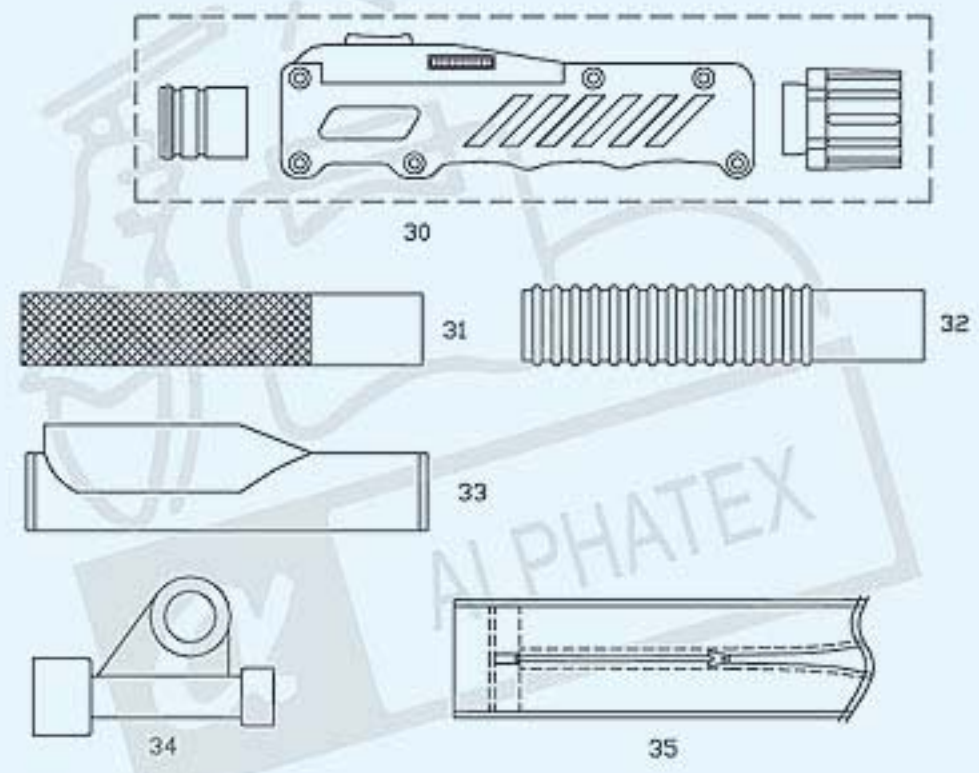

WP-17 TIG TORCH PACKAGE

Air Cooled 150AMPS
Duty cycle:60%

- AC-17200 WP-17-12ft 2PC TORCH PACKAGE
- AC-17300 WP-17-25ft 2PC TORCH PACKAGE
- AC-17202 WP-17-12ft 1PC TORCH PACKAGE
- AC-17302 WP-17-25ft 1PC TORCH PACKAGE