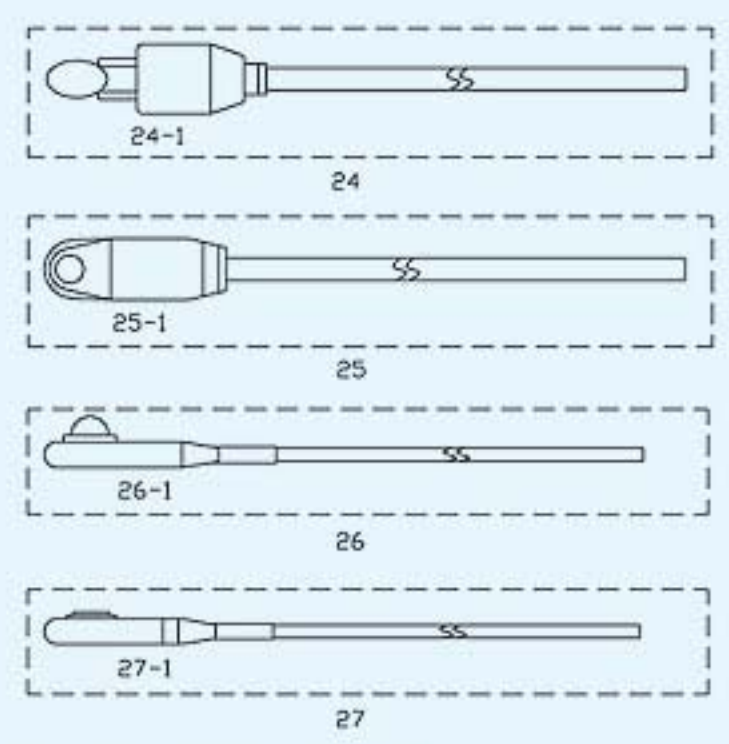

WP-17 TIG TORCH PACKAGE

Air Cooled 150AMPS
Duty cycle:60%

- AC-17200 WP-17-12ft 2PC TORCH PACKAGE
- AC-17300 WP-17-25ft 2PC TORCH PACKAGE
- AC-17202 WP-17-12ft 1PC TORCH PACKAGE
- AC-17302 WP-17-25ft 1PC TORCH PACKAGE