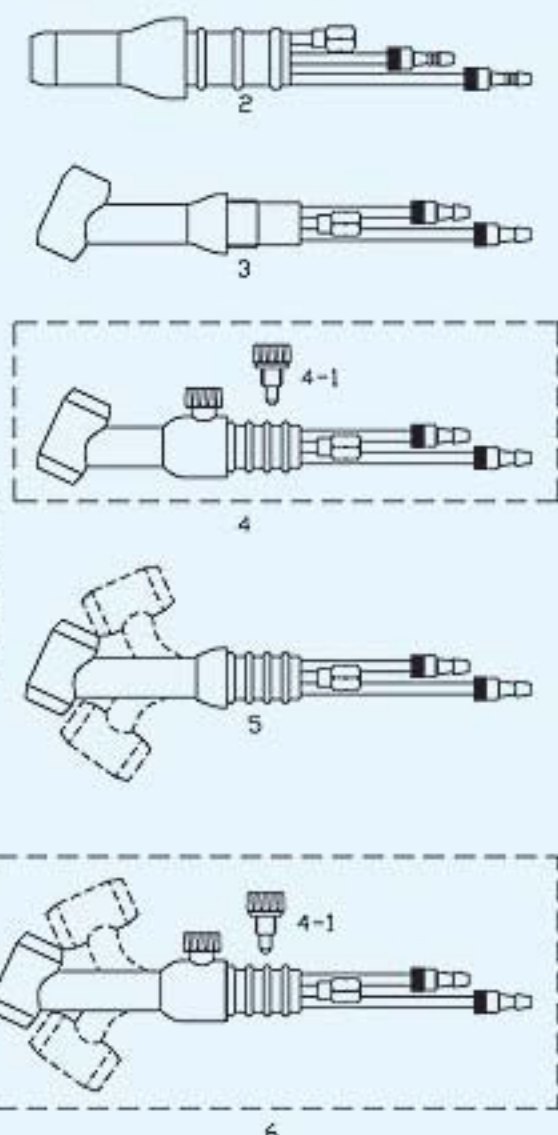

WP-18 TIG TORCH PACKAGE

Water Cooled 350AMPS
Duty cycle:60%

- AC-18100 WP-18-12ft TORCH PVC cable,soft hose
- AC-18200 WP-18-25ft TORCH PVC cable,soft hose
- AC-18102 WP-18-12ft TORCH Rubber cable,soft hose
- AC-18202 WP-18-25ft TORCH Rubber cable,soft hose