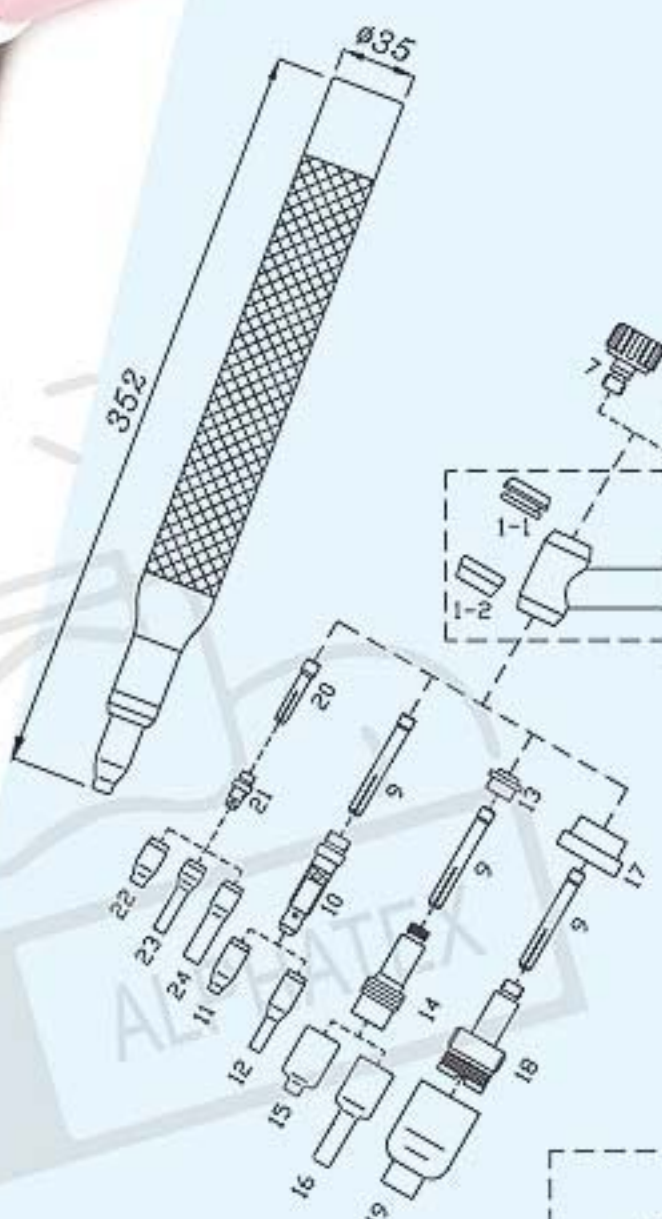

WP-18 TIG TORCH PACKAGE

Water Cooled 350AMPS
Duty cycle:60%

- AC-18100 WP-18-12ft TORCH PVC cable,soft hose
- AC-18200 WP-18-25ft TORCH PVC cable,soft hose
- AC-18102 WP-18-12ft TORCH Rubber cable,soft hose
- AC-18202 WP-18-25ft TORCH Rubber cable,soft hose