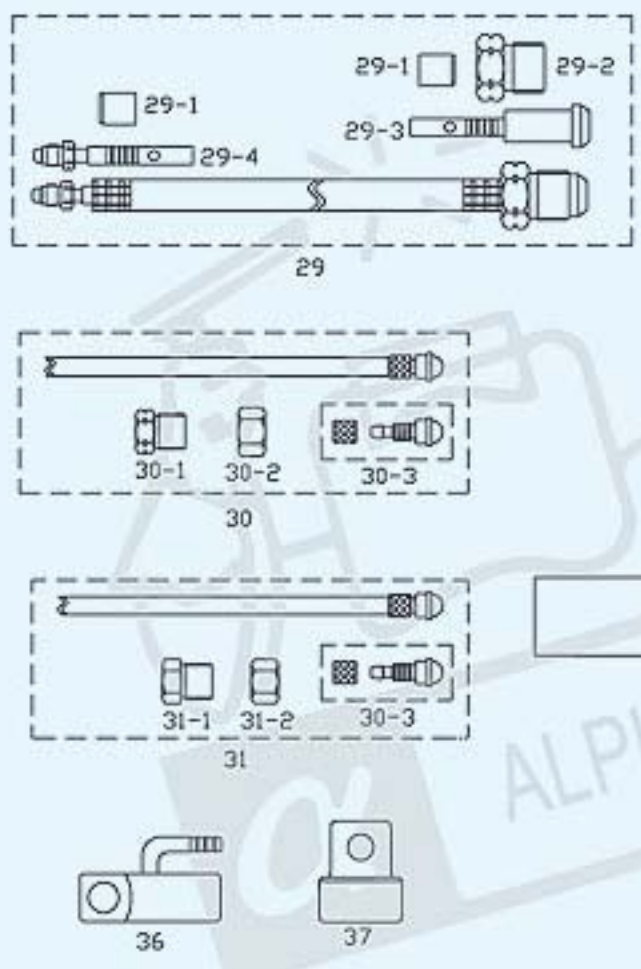

WP-18 TIG TORCH PACKAGE

Water Cooled 350AMPS
Duty cycle:60%

- AC-18100 WP-18-12ft TORCH PVC cable,soft hose
- AC-18200 WP-18-25ft TORCH PVC cable,soft hose
- AC-18102 WP-18-12ft TORCH Rubber cable,soft hose
- AC-18202 WP-18-25ft TORCH Rubber cable,soft hose