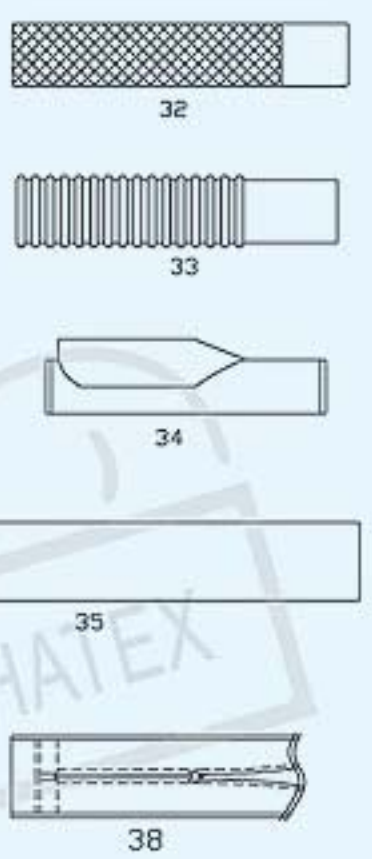

WP-18 TIG TORCH PACKAGE

Water Cooled 350AMPS
Duty cycle:60%

- AC-18100 WP-18-12ft TORCH PVC cable,soft hose
- AC-18200 WP-18-25ft TORCH PVC cable,soft hose
- AC-18102 WP-18-12ft TORCH Rubber cable,soft hose
- AC-18202 WP-18-25ft TORCH Rubber cable,soft hose