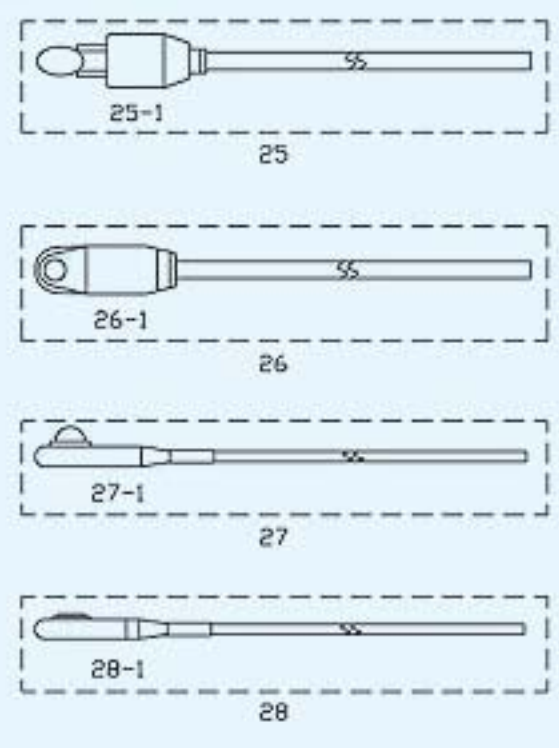

WP-18 TIG TORCH PACKAGE

Water Cooled 350AMPS
Duty cycle:60%

- AC-18100 WP-18-12ft TORCH PVC cable,soft hose
- AC-18200 WP-18-25ft TORCH PVC cable,soft hose
- AC-18102 WP-18-12ft TORCH Rubber cable,soft hose
- AC-18202 WP-18-25ft TORCH Rubber cable,soft hose