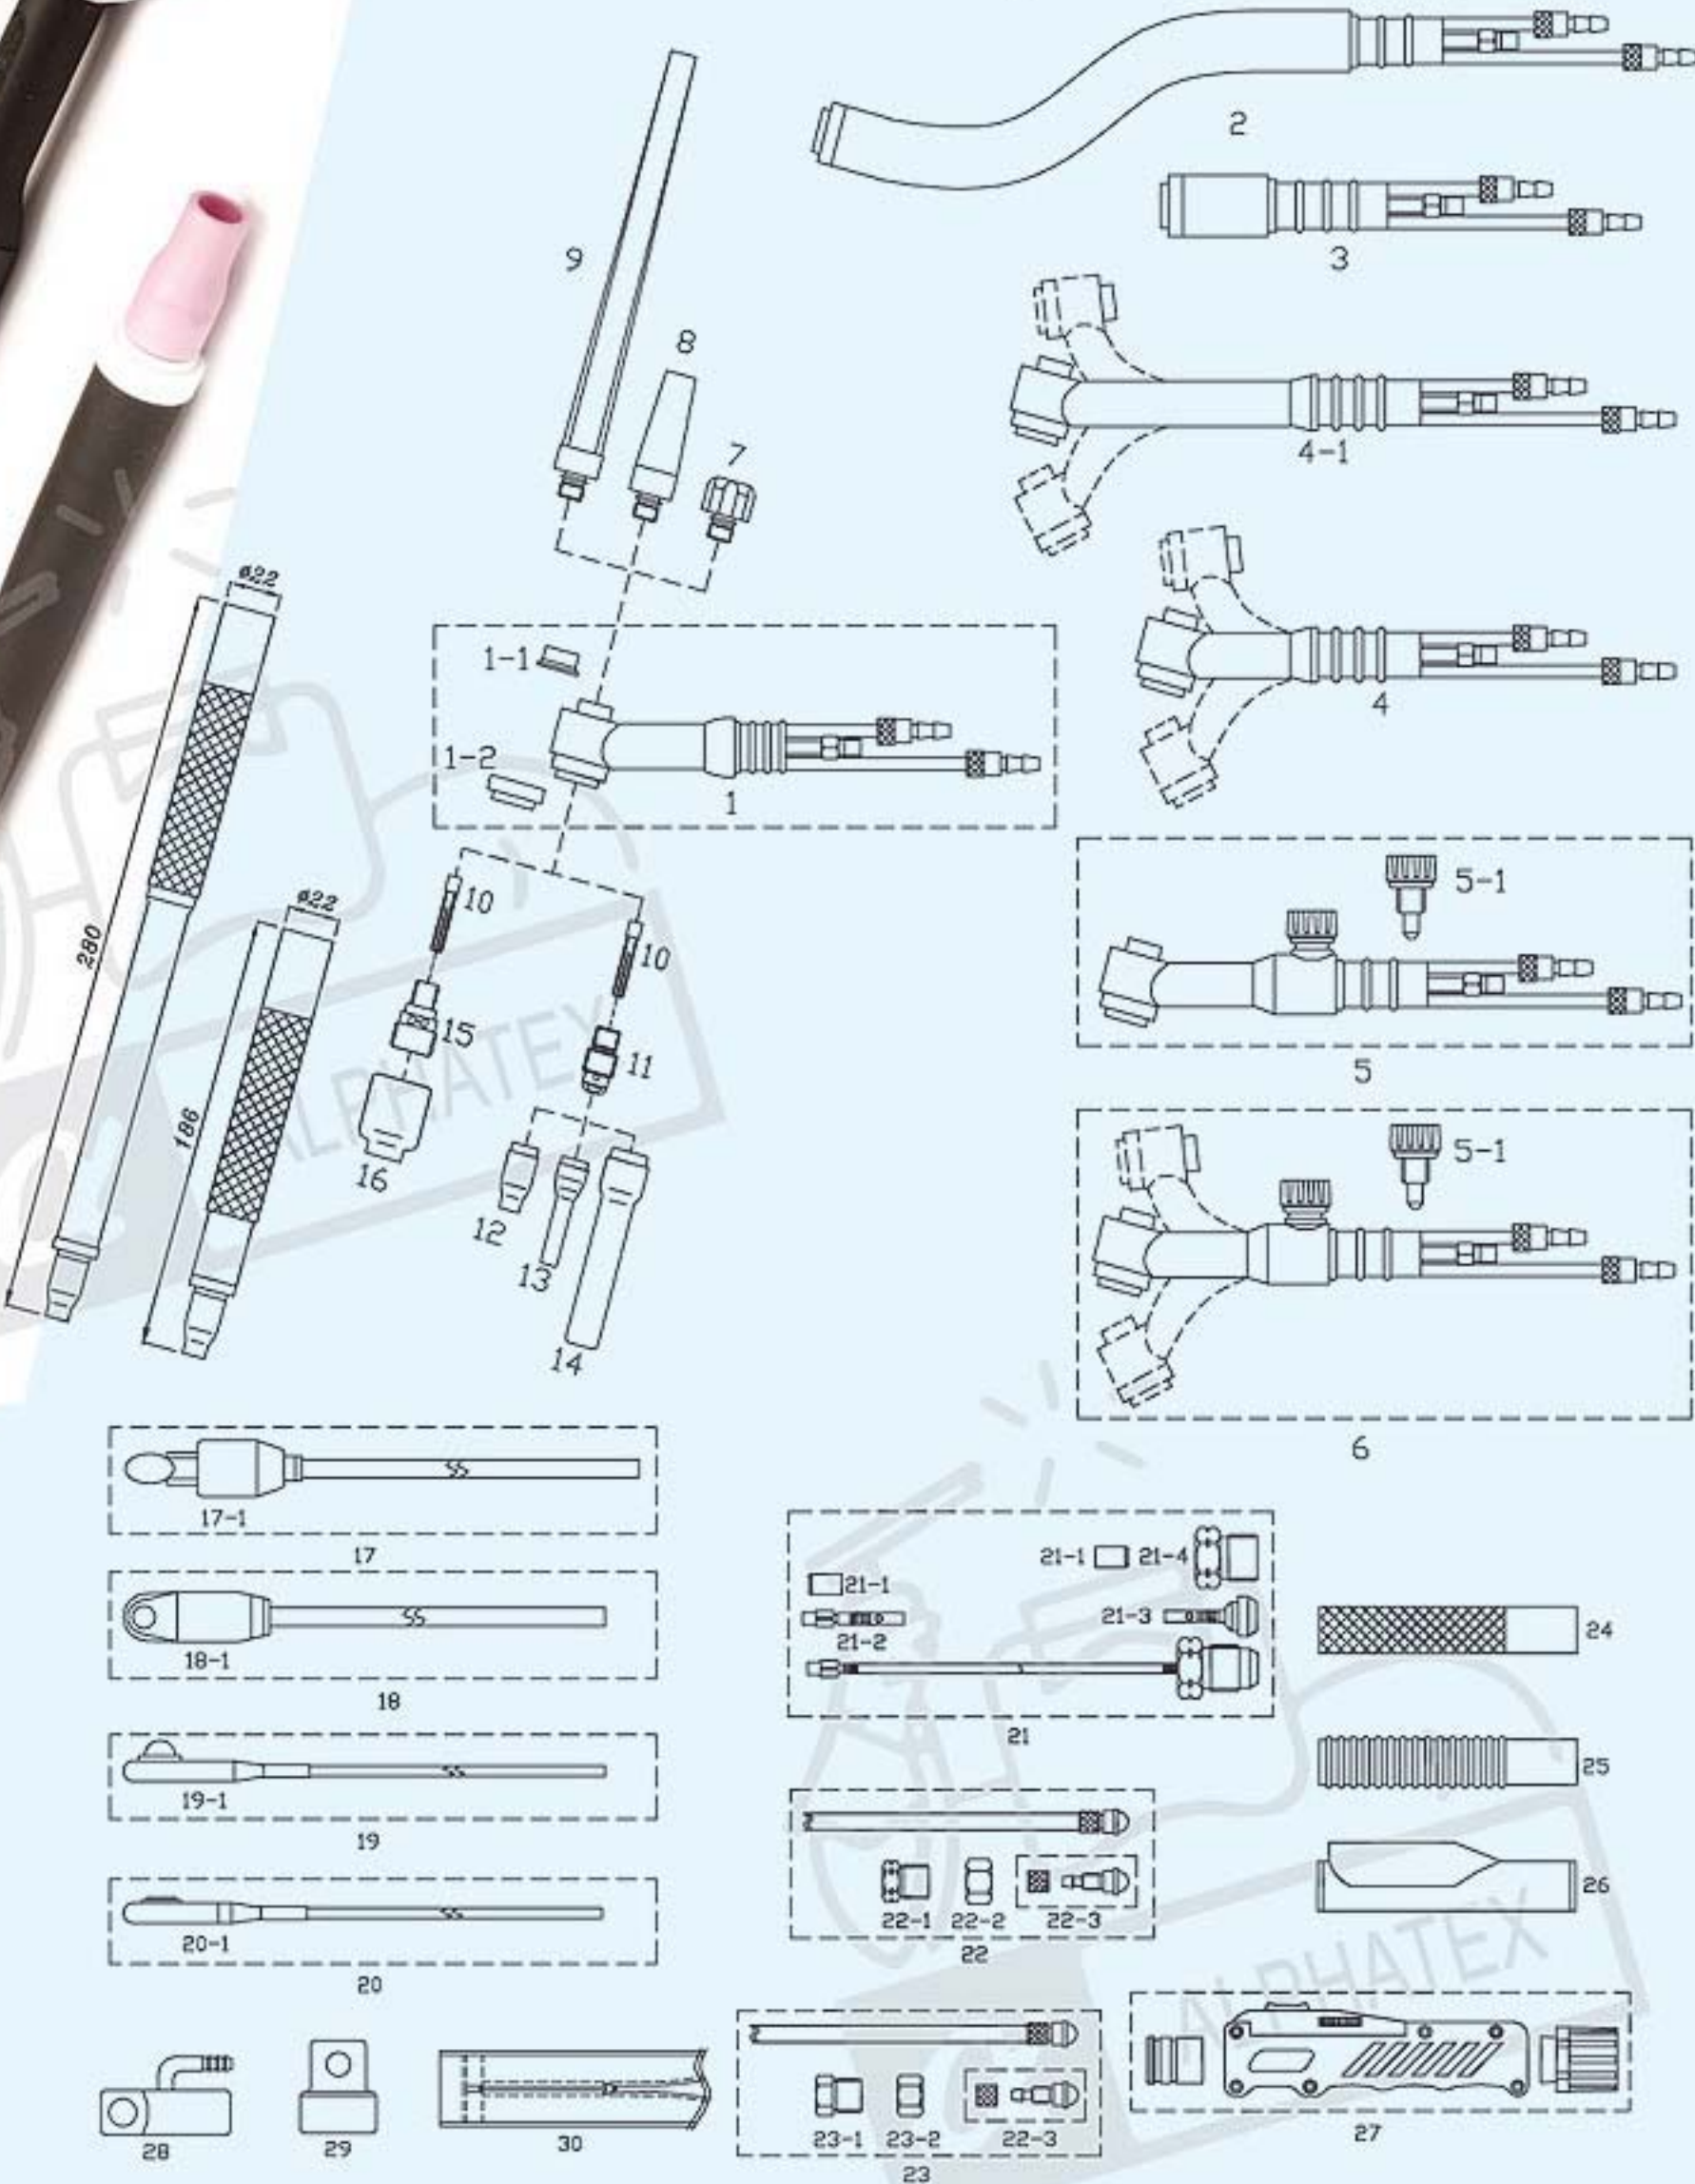

WP-20 TIG TORCH PACKAGE

Water Cooled 250AMPS
Duty cycle:60%

AC-20200 WP-20-12ft TORCH PVC cable,soft hose
AC-20300 WP-20-25ft TORCH PVC cable,soft hose

*Any type be available

Note: All mentioned names and trademarks are the property of their respective manufacturers. All consumables are not original, are manufactured and sold by ALPHATEX.CO.. Reference to the original manufacturer is for convenience only.