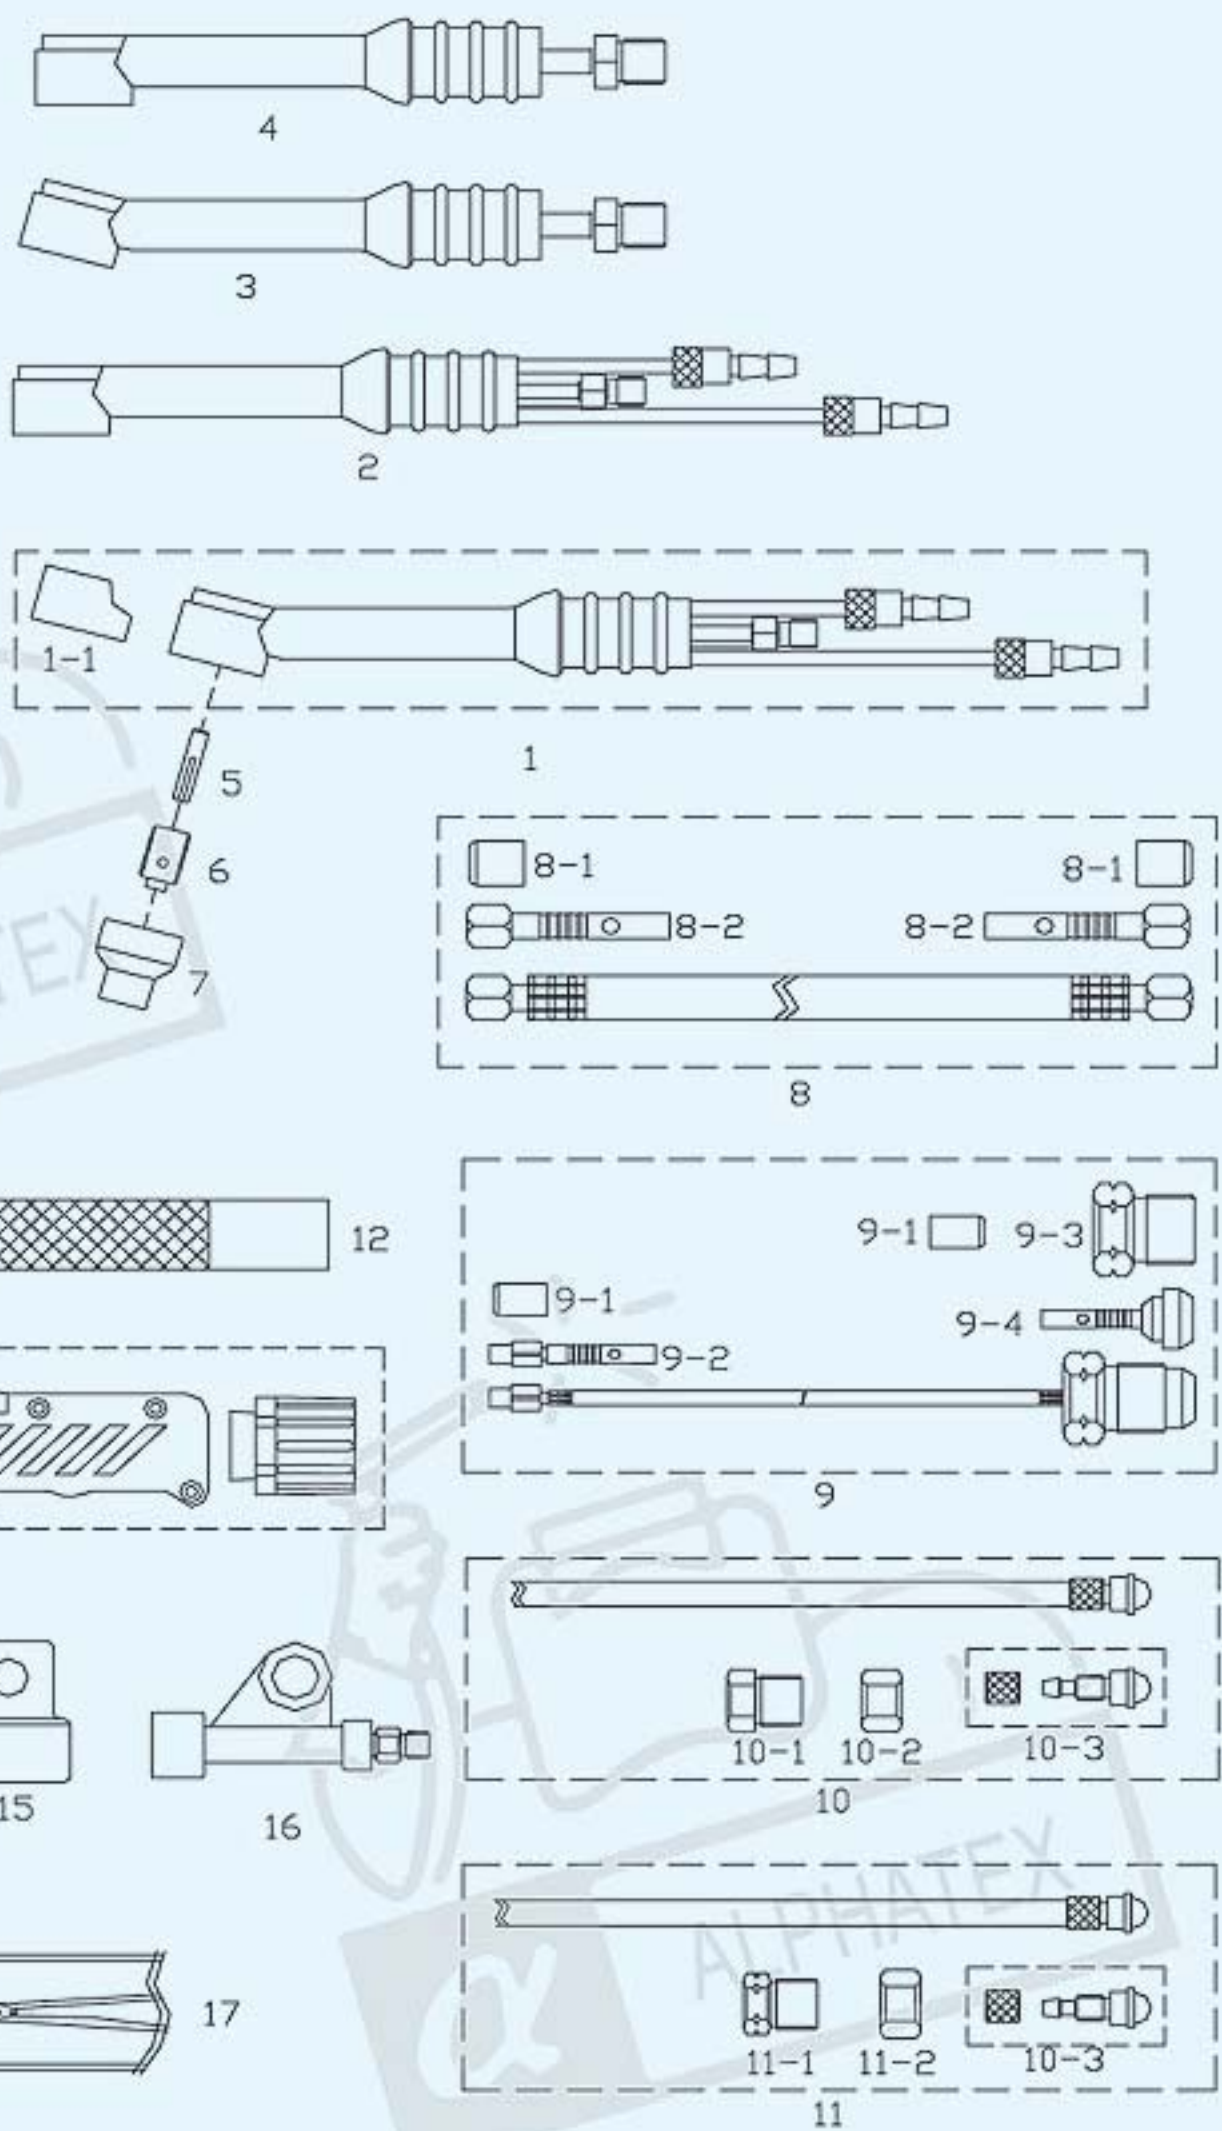

WP-24//WP-24W TIG TORCH PACKAGE

Air Cooled 80A/Water Cooled 180AMPS
Duty cycle:60%

- AC-24110 WP-24G-12ft TORCH PACKAGE Air Cooled
- AC-24120 WP-24G-25ft TORCH PACKAGE Air Cooled
- AC-24210 WP-24W-12ft TORCH PACKAGE Water Cooled
- AC-24220 WP-24W-25ft TORCH PACKAGE Water Cooled

WP-24//WP-24W TIG TORCH PACKAGE

Air Cooled 80A/Water Cooled 180AMPS
Duty cycle:60%

ITEM	CODE	DESCRIPTION	ITEM	CODE	DESCRIPTION
1	AC-24200	WP-24W Torch Body Water Cooled		AO-13200	45V04-25 Power Cable 25ft For WP-20/22/25
1-1	AO-15400	53N66 Cup Gasket	9-1	AO-42100	Hose Clamp
2	AC-24400	WP-24W Torch Body With 90° Head Water Cooled	9-2	AO-13300	45V05 Current Nipple For WP-20/22/25
3	AC-24100	WP-24C Torch Body Air Cooled	9-3	AO-24400	10N18 Power Cable Nut
4	AC-24300	WP-24C Torch Body With 90° Head Air Cooled	9-4	AO-13400	45V06 Current Nipple For WP-20/22/25
5	AP-24000	53N15 Collet 0.5mm	10	AO-34100	Gas Hose 12ft
	AP-24010	53N16 Collet 1.0mm		AO-34200	Gas Hose 25ft
	AP-24020	53N14 Collet 1.6mm	10-1	AO-24300	136Z08 Gas Nut
	AP-24030	24C332 Collet 2.4mm	10-2	AO-25200	Gas Nut Panasonic 12.9mm
6	AP-24400	53N17 Collet Body 0.5mm	10-3	AO-26110	11N22 Nipple 12.5/5.0mm/28L
	AP-24406	53N18 Collet Body 1.0mm	11	AO-34500	Water Hose 12ft
	AP-24410	53N19 Collet Body 1.6mm		AO-34600	Water Hose 25ft
	AP-24420	24CB332 Collet Body 2.4mm	10-1	AO-24200	11N83 Water Nut
7	AN-24010	A53N24 Standard nozzle #4 6.4mm	10-2	AO-25100	Water Nut For Panasonic
	AN-24020	A53N25 Standard nozzle #5 8mm	12	AO-11420	H100 Handle
	AN-24030	A53N27 Standard nozzle #6 9.6mm	13	AO-11440	Current ADJ. Handle
8	AO-14241	56Y38R Power Cable 1Piece 12ft Rubber	14	AO-27110	45V11 Power Cable Adapter Bent
	AO-14242	56Y97R Power Cable 1Piece 25ft Rubber	15	AO-27100	45V11 Power Cable Adapter U.S. Type
8-1	AO-42200	Hose Clamp	16	AO-27120	53N43 Power cable adaptor
8-2	AO-12200	56Y39 Current Nipple	17	AO-18410	Zipper Cover 12ft
9	AO-13100	45V03-12 Power Cable 12ft For WP-20/22/25		AO-18400	Zipper Cover 25ft