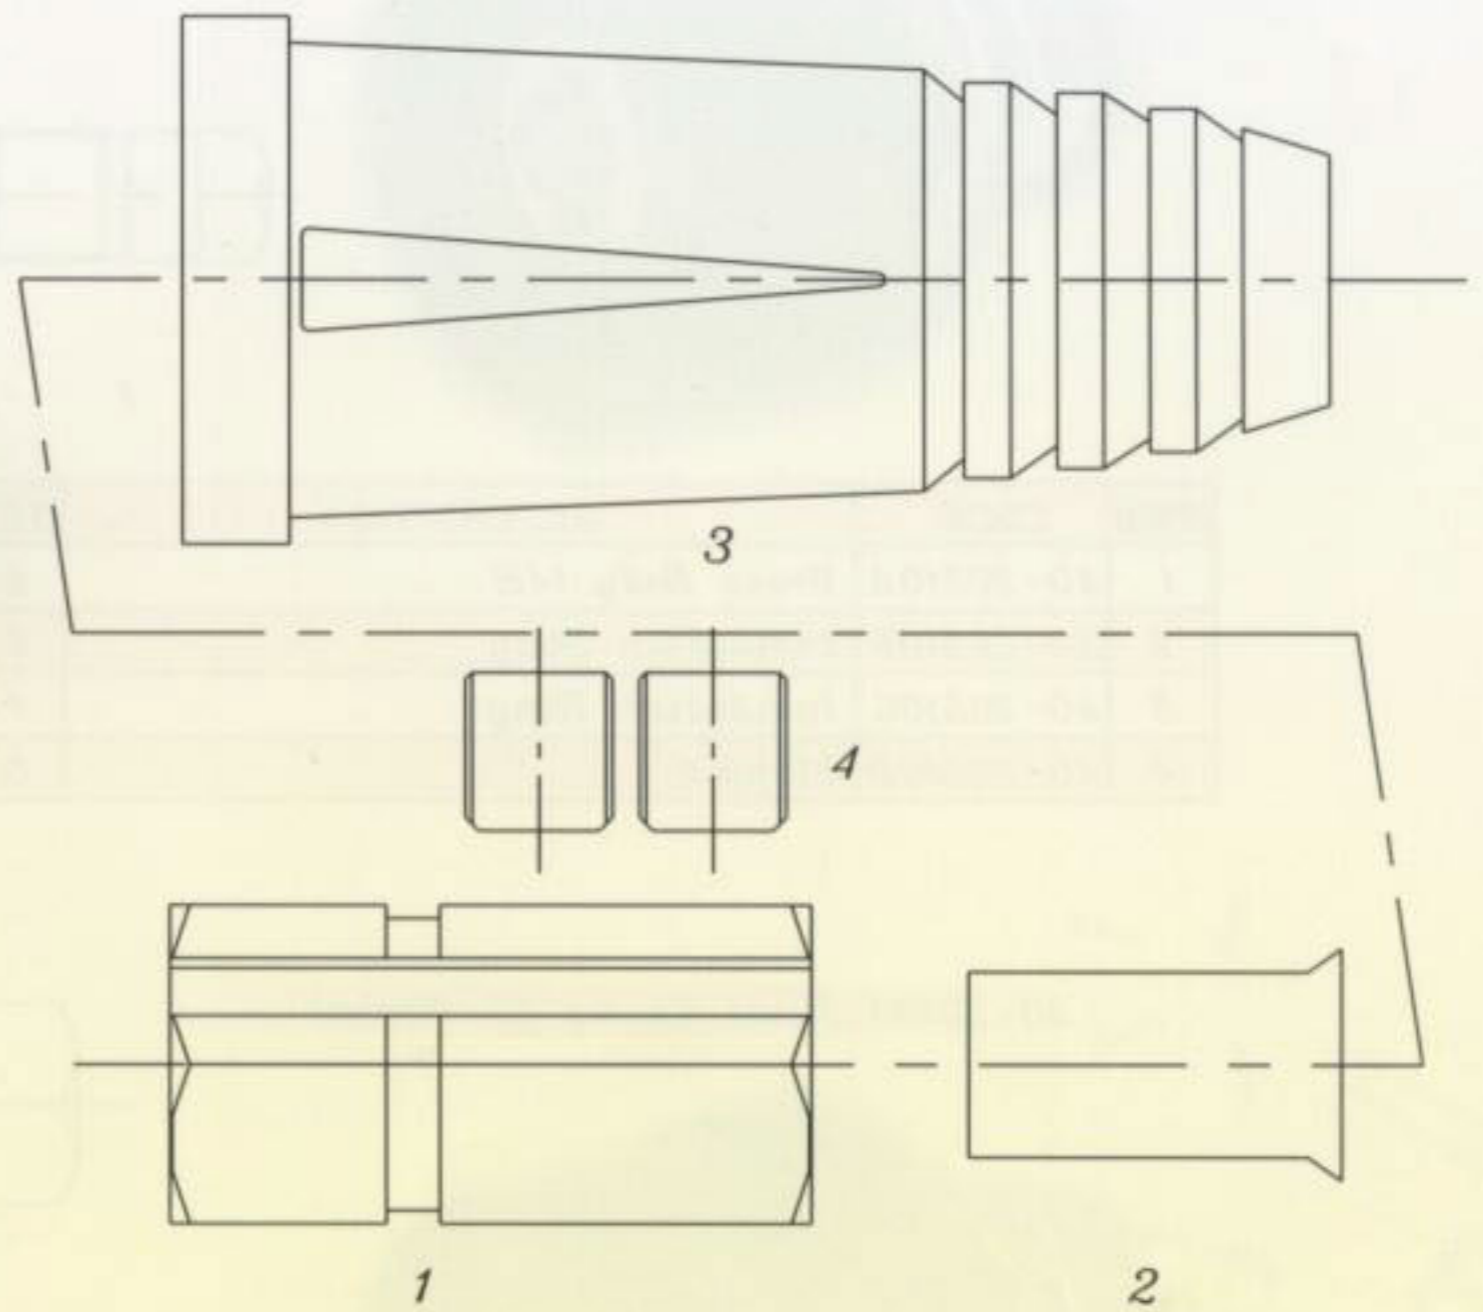

AO-20622 Socket 70mm²

ITEM	CODE	DESCRIPTION	ITEM	CODE	DESCRIPTION
1	AO-20622A	Brass Body 24H	3	AO-20620C	Rubber Cover
2	AO-20622B	Tube	4	AO-20600D	Nut

AO-20620 Socket 70-95mm²

ITEM	CODE	DESCRIPTION	ITEM	CODE	DESCRIPTION
1	AO-20620A	Brass Body 24H	3	AO-20620C	Rubber Cover
2	AO-20600B	Tube	4	AO-20600D	Nut