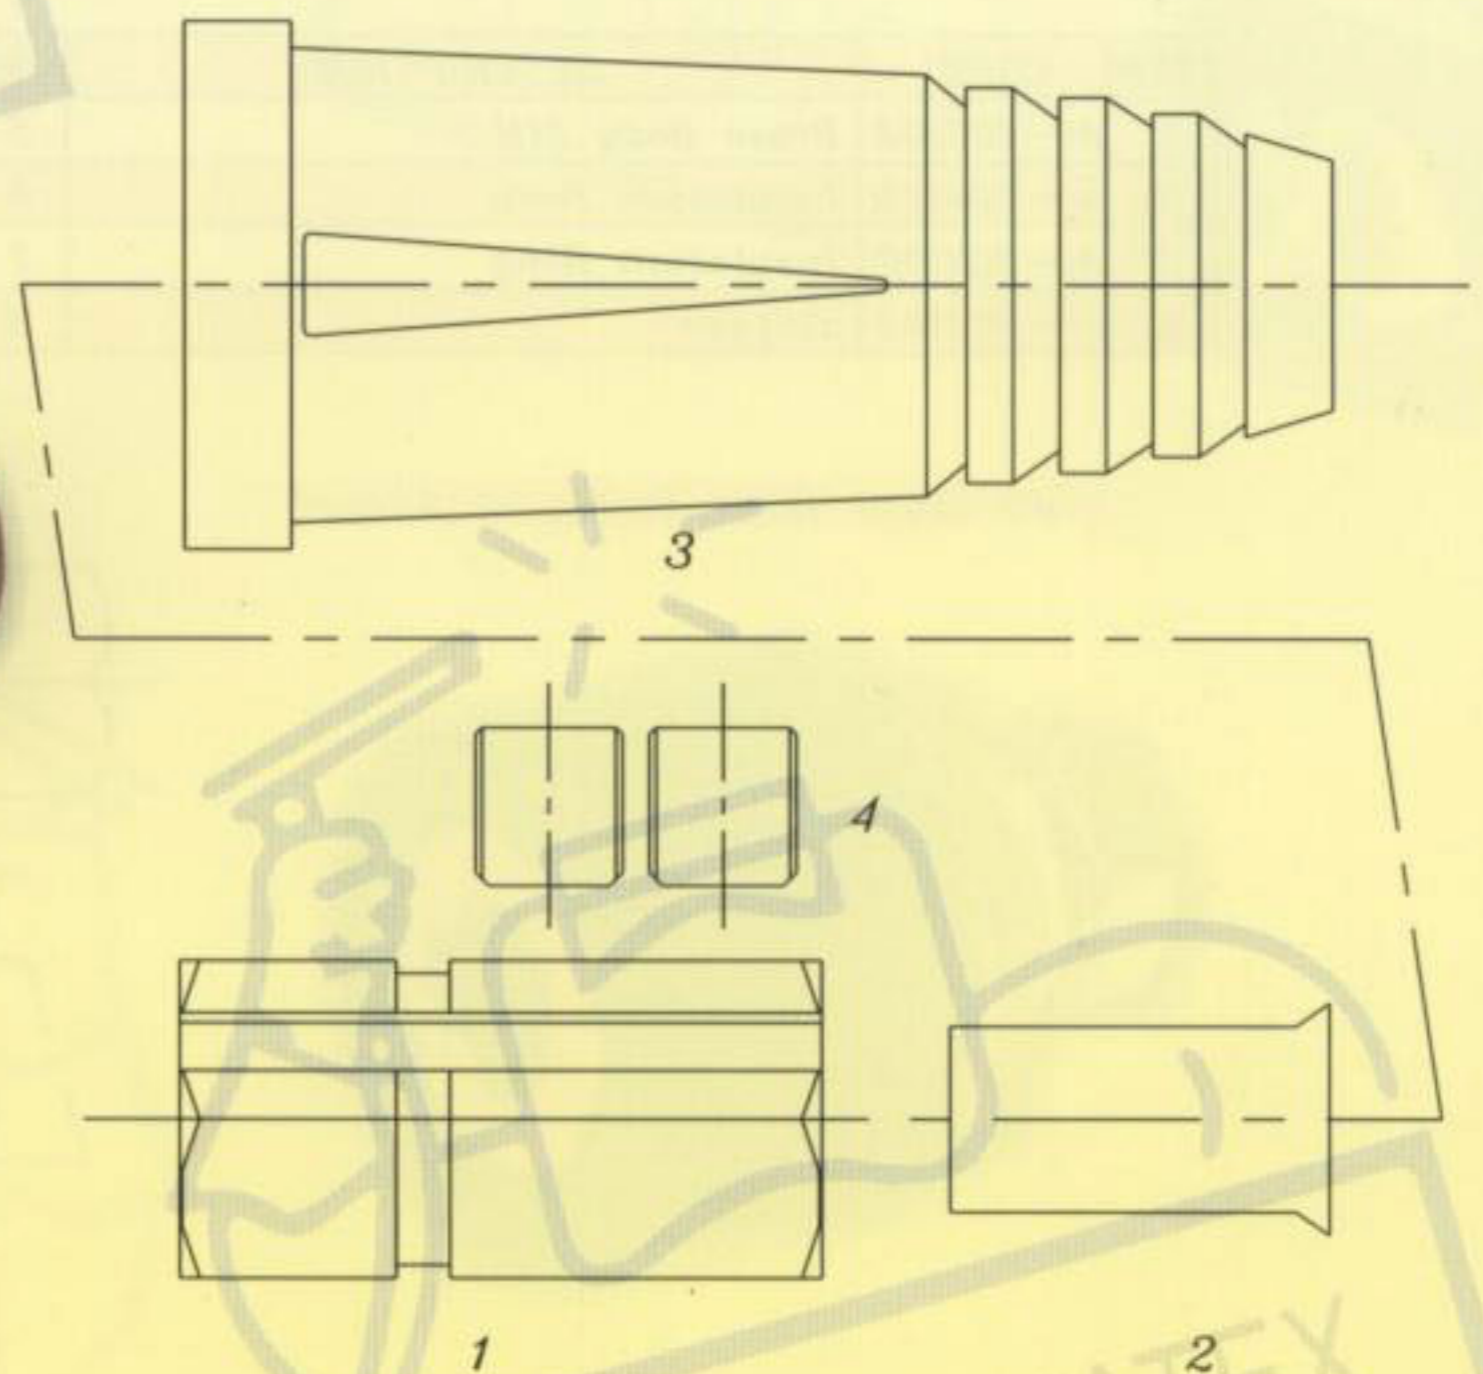

AO-20622 Socket 70mm²

ITEM	CODE	DESCRIPTION	ITEM	CODE	DESCRIPTION
1	AO-20622A	Brass Body 24H	3	AO-20620C	Rubber Cover
2	AO-20622B	Tube	4	AO-20600D	Nut

AO-20620 Socket 70-95mm²

ITEM	CODE	DESCRIPTION	ITEM	CODE	DESCRIPTION
1	AO-20620A	Brass Body 24H	3	AO-20620C	Rubber Cover
2	AO-20600B	Tube	4	AO-20600D	Nut