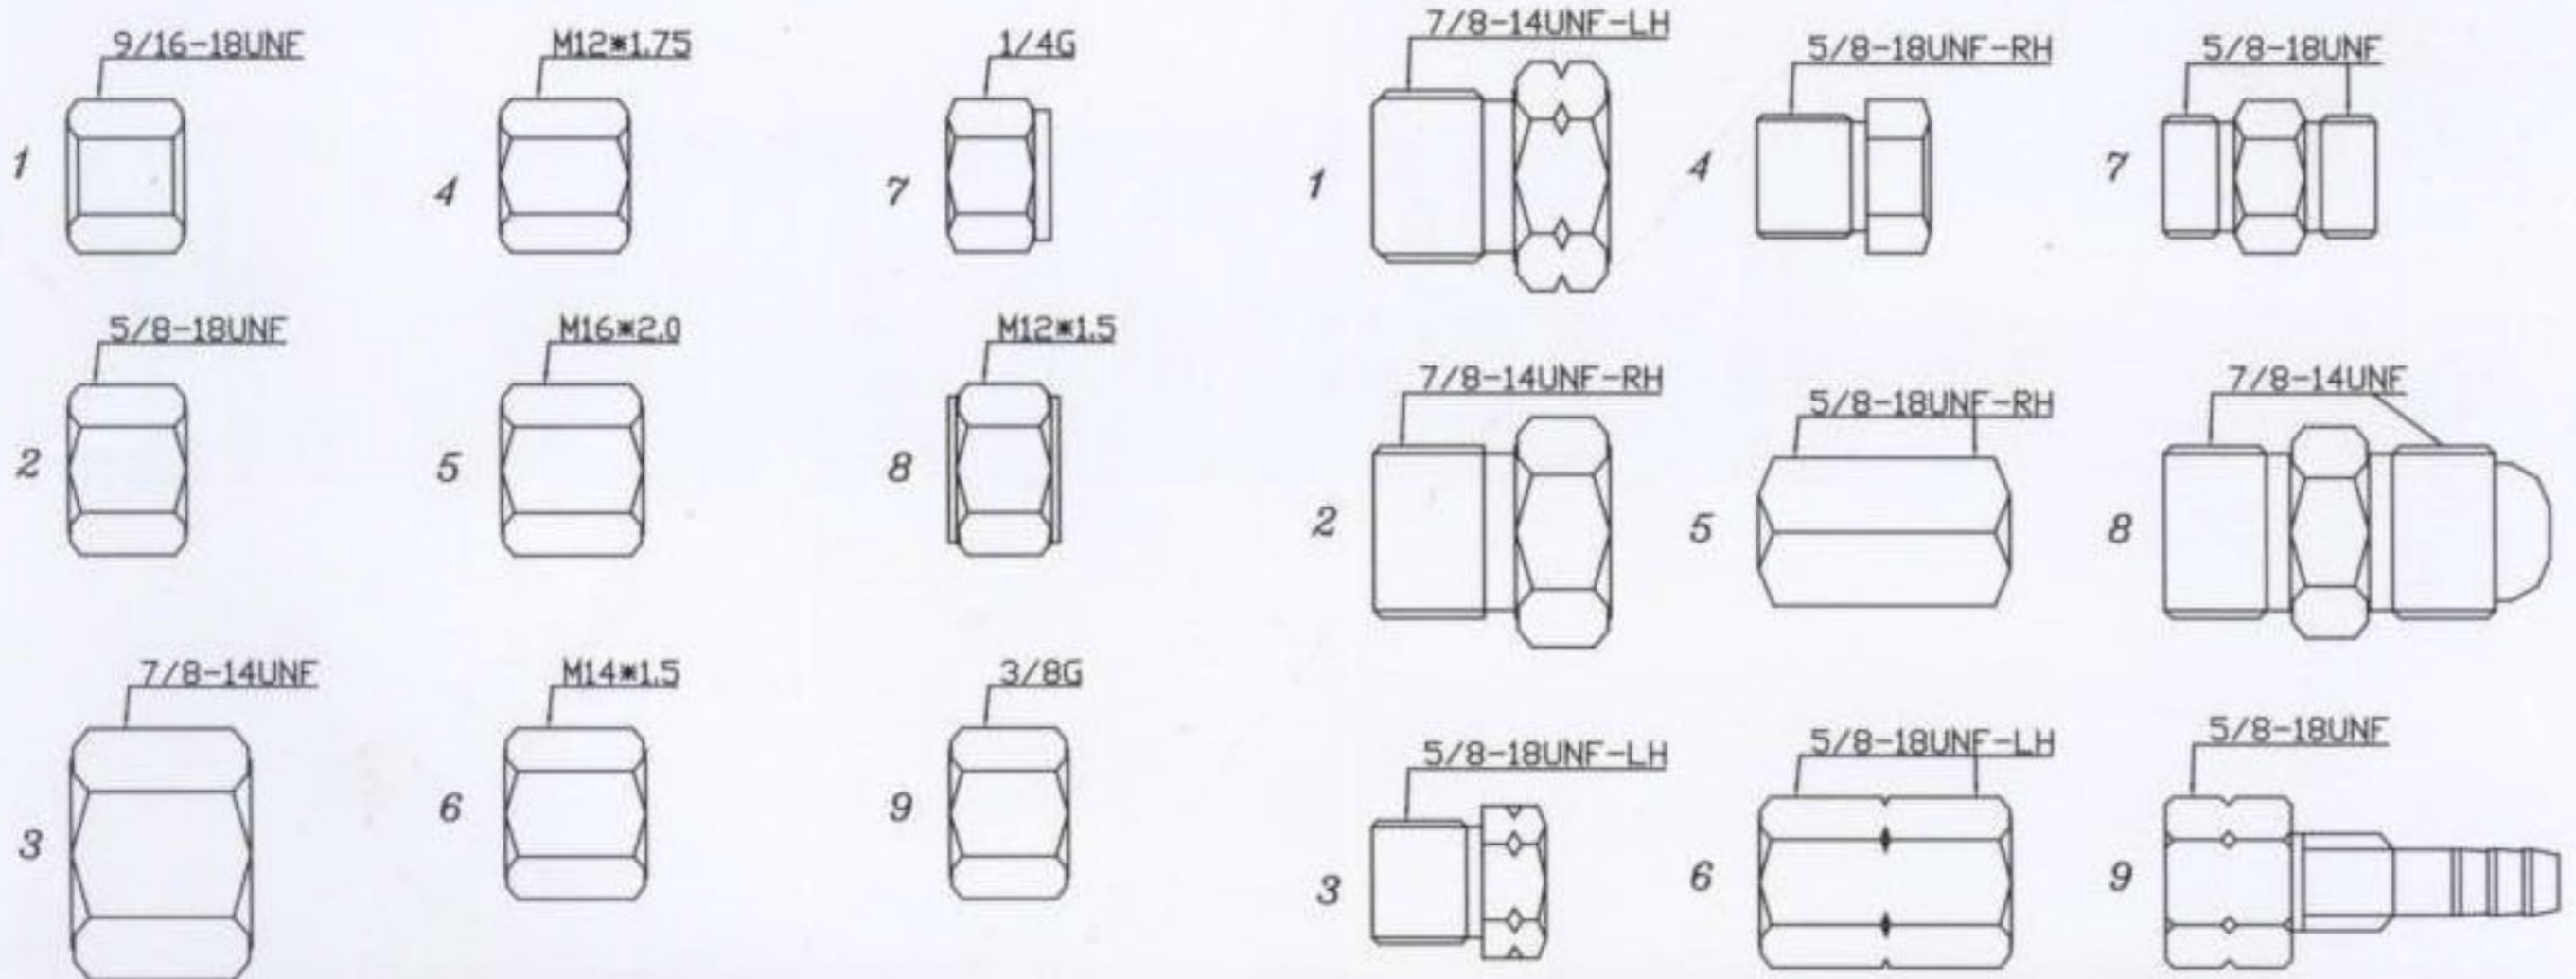

ITEM	CODE	DESCRIPTION	ITEM	CODE	DESCRIPTION
1	A0-27600	Cable Connector(Front) WP-26 2 piece	1	A0-12500	Current Nipple (Front) WP-12/27
2	A0-27800	Cable Connector(Front) WP-17	2	A0-12501	
3	A0-27700	Current Nipple .WP-26	3	A0-12510	Special Current Nipple (Front) Nittetsu
4	A0-27900	Current Nipple .WP-17	4	A0-12511	
5	A0-12100	11N37 Current Nipple (Front) WP-18	5	A0-12520	57Y10 Current Nipple,WP-17 1 piece
6	A0-12200	56Y39 Current Nipple (Front) O.T.C	6	A0-12530	Current Nipple(Front),CEBORA
7	A0-12300	Current Nipple (Front) Panasonic	7	A0-13300	45V05 Current Nipple(Front),WP-20/22/24/25
8	A0-12400	Current Nipple (Front) Hitachi	8	A0-12011	Current Nipple(Front),PCH/M35

ITEM	CODE	DESCRIPTION	ITEM	CODE	DESCRIPTION
1	A0-25200	Gas Nut(Female),Panasonic	1	A0-24400	10N18 Power Cable Nut Male,For U.S Type
2	A0-25100	Water Nut(Female),Panasonic	2	A0-24420	48N22 Power Cable Nut,WP-26 1 piece
3	A0-24500	Power Cable Nut(Female),O.T.C	3	A0-24200	11N38 Water Nut(Male),U.S Type
4	A0-25300	Gas Nut(Female),Hitachi	4	A0-24300	136Z08 Gas Nut(Male),U.S Type
5	A0-25400	Water Nut(Female),Hitachi	5	A0-24310	Gas Nut Double Connector(Female),U.S Type
6	A0-25500	Power Cable Nut(Female),Hitachi	6	A0-24220	Water Nut Double Connector(Female),U.S type
7	A0-25210	Gas Nut(Female),Taiwan Plasma	7	A0-24210	Water Nut Double Connector(Male)
8	A0-25220	Water Nut(Female),Taiwan Plasma	8	A0-27300	Connector Nut For Regulator
9	A0-25600	Power Cable Nut(Female),WO/WI	9	A0-28100	Water Outlet U.S Type Machine side