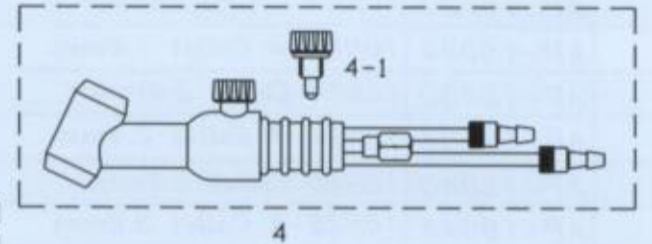

weldone™

WP-18 TIG TORCH PACKAGE

Water Cooled 350AMPS
Duty cycle:60%

- AC-18100 WP-18-12ft TORCH PVC cable,soft hose
- AC-18200 WP-18-25ft TORCH PVC cable,soft hose
- AC-18102 WP-18-12ft TORCH Rubber cable,soft hose
- AC-18202 WP-18-25ft TORCH Rubber cable,soft hose