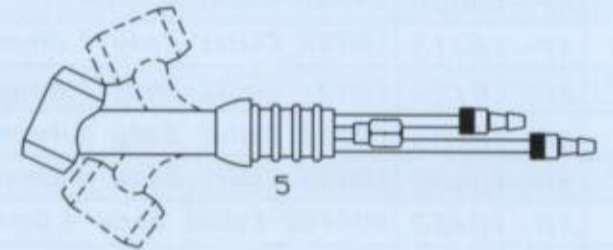

weldone™

WP-18 TIG TORCH PACKAGE

Water Cooled 350AMPS
Duty cycle:60%

- AC-18100 WP-18-12ft TORCH PVC cable,soft hose
- AC-18200 WP-18-25ft TORCH PVC cable,soft hose
- AC-18102 WP-18-12ft TORCH Rubber cable,soft hose
- AC-18202 WP-18-25ft TORCH Rubber cable,soft hose