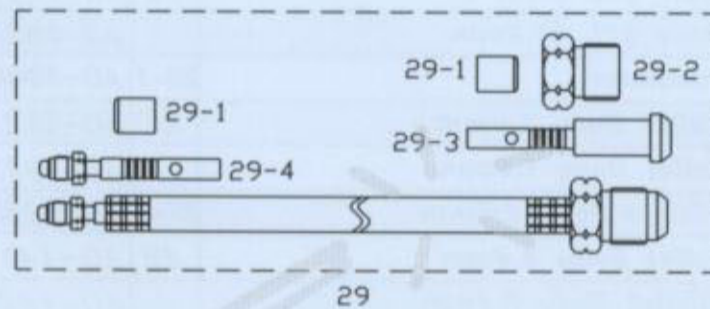

weldone™

WP-18 TIG TORCH PACKAGE

Water Cooled 350AMPS
Duty cycle:60%

- AC-18100 WP-18-12ft TORCH PVC cable,soft hose
- AC-18200 WP-18-25ft TORCH PVC cable,soft hose
- AC-18102 WP-18-12ft TORCH Rubber cable,soft hose
- AC-18202 WP-18-25ft TORCH Rubber cable,soft hose