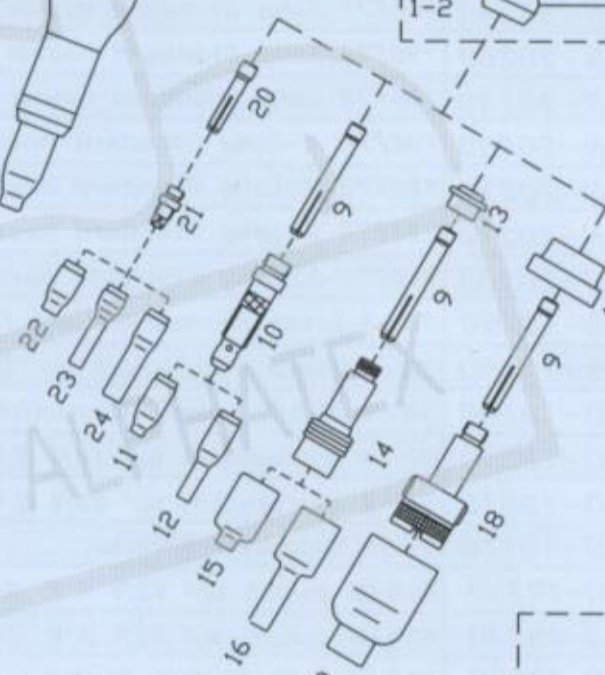

weldone™

WP-18 TIG TORCH PACKAGE

Water Cooled 350AMPS
Duty cycle:60%

- AC-18100 WP-18-12ft TORCH PVC cable,soft hose
- AC-18200 WP-18-25ft TORCH PVC cable,soft hose
- AC-18102 WP-18-12ft TORCH Rubber cable,soft hose
- AC-18202 WP-18-25ft TORCH Rubber cable,soft hose

25

26

27

28

30

31

36

37