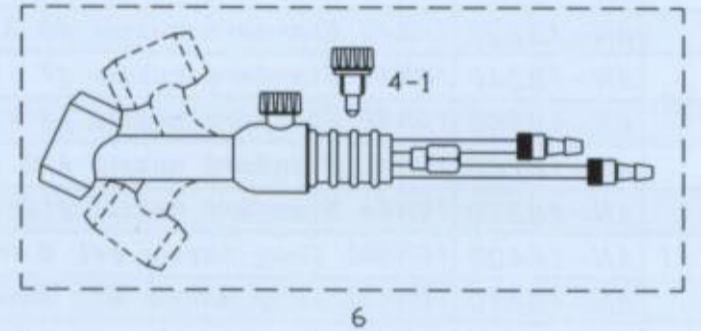

weldone™

WP-18 TIG TORCH PACKAGE

Water Cooled 350AMPS
Duty cycle:60%

- AC-18100 WP-18-12ft TORCH PVC cable,soft hose
- AC-18200 WP-18-25ft TORCH PVC cable,soft hose
- AC-18102 WP-18-12ft TORCH Rubber cable,soft hose
- AC-18202 WP-18-25ft TORCH Rubber cable,soft hose