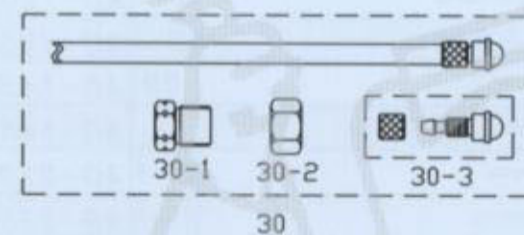

weldone™

WP-18 TIG TORCH PACKAGE

Water Cooled 350AMPS
Duty cycle:60%

- AC-18100 WP-18-12ft TORCH PVC cable,soft hose
- AC-18200 WP-18-25ft TORCH PVC cable,soft hose
- AC-18102 WP-18-12ft TORCH Rubber cable,soft hose
- AC-18202 WP-18-25ft TORCH Rubber cable,soft hose

25

26

27

28

30

31

36

37