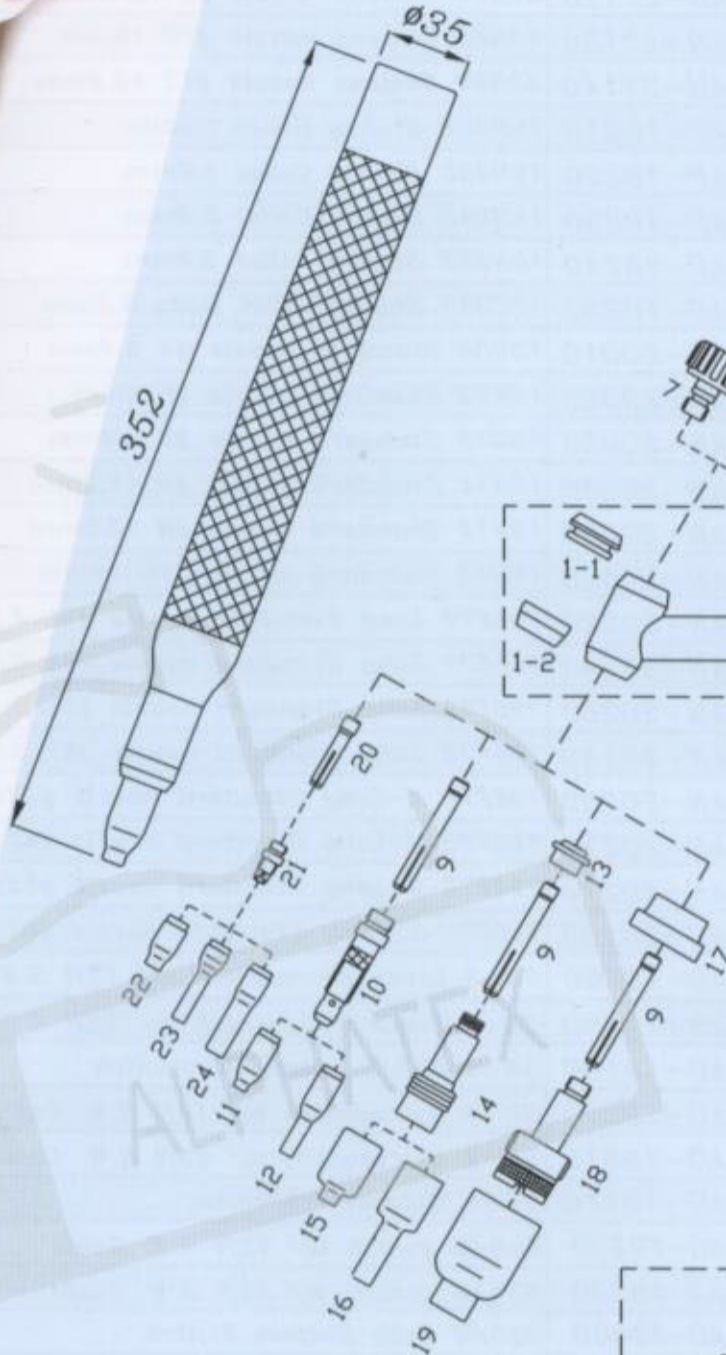

weldone™

WP-18 TIG TORCH PACKAGE

Water Cooled 350AMPS
Duty cycle:60%

- AC-18100 WP-18-12ft TORCH PVC cable,soft hose
- AC-18200 WP-18-25ft TORCH PVC cable,soft hose
- AC-18102 WP-18-12ft TORCH Rubber cable,soft hose
- AC-18202 WP-18-25ft TORCH Rubber cable,soft hose

25

26

27

28

30

31

36

37