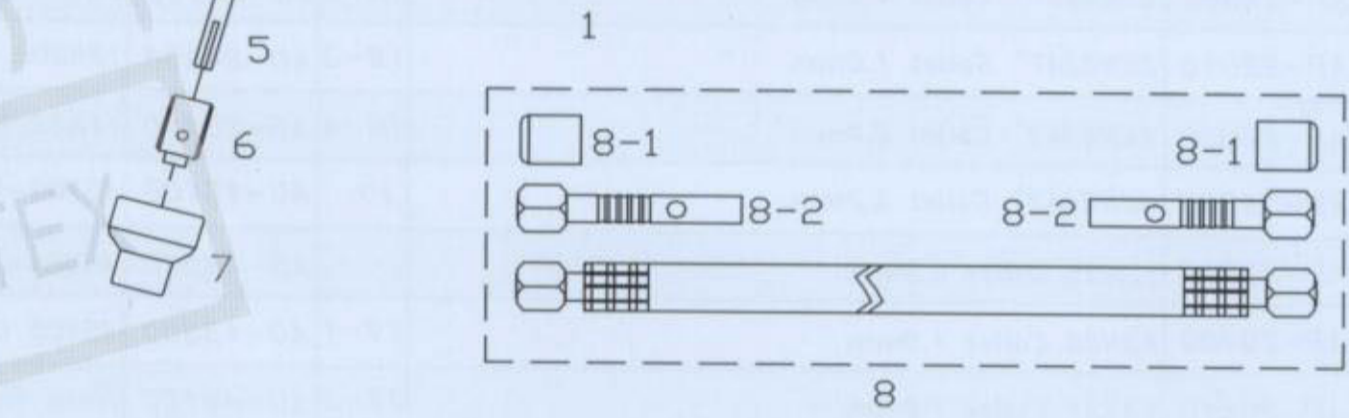

WP-24//WP-24W TIG TORCH PACKAGE

Air Cooled 80A/Water Cooled 180AMPS
Duty cycle:60%

- AC-24110 WP-24G-12ft TORCH PACKAGE Air Cooled
- AC-24120 WP-24G-25ft TORCH PACKAGE Air Cooled
- AC-24210 WP-24W-12ft TORCH PACKAGE Water Cooled
- AC-24220 WP-24W-25ft TORCH PACKAGE Water Cooled

WP-24//WP-24W TIG TORCH PACKAGE

Air Cooled 80A/Water Cooled 180AMPS
Duty cycle:60%

ITEM	CODE	DESCRIPTION	ITEM	CODE	DESCRIPTION
1	AC-24200	WP-24W Torch Body Water Cooled		AO-13200	45V04-25 Power Cable 25ft For WP-20/22/25
1-1	AO-15400	53N66 Cup Gasket	9-1	AO-42100	Hose Clamp
2	AC-24400	WP-24W Torch Body With 90° Head Water Cooled	9-2	AO-13300	45V05 Current Nipple For WP-20/22/25
3	AC-24100	WP-24G Torch Body Air Cooled	9-3	AO-24400	10N18 Power Cable Nut
4	AC-24300	WP-24G Torch Body With 90° Head Air Cooled	9-4	AO-13400	45V06 Current Nipple For WP-20/22/25
5	AP-24000	53N15 Collet 0.5mm	10	AO-34100	Gas Hose 12ft
	AP-24010	53N16 Collet 1.0mm		AO-34200	Gas Hose 25ft
	AP-24020	53N14 Collet 1.6mm	10-1	AO-24300	136Z08 Gas Nut
	AP-24030	24C332 Collet 2.4mm	10-2	AO-25200	Gas Nut Panasonic 12.9mm
6	AP-24400	53N17 Collet Body 0.5mm	10-3	AO-26110	11N22 Nipple 12.5/5.0mm/28L
	AP-24406	53N18 Collet Body 1.0mm	11	AO-34500	Water Hose 12ft
	AP-24410	53N19 Collet Body 1.6mm		AO-34600	Water Hose 25ft
	AP-24420	24CB332 Collet Body 2.4mm	10-1	AO-24200	11N83 Water Nut
7	AN-24010	A53N24 Standard nozzle #4 6.4mm	10-2	AO-25100	Water Nut For Panasonic
	AN-24020	A53N25 Standard nozzle #5 8mm	12	AO-11420	H100 Handle
	AN-24030	A53N27 Standard nozzle #6 9.6mm	13	AO-11440	Current ADJ. Handle
8	AO-14241	56Y38R Power Cable 1Piece 12ft Rubber	14	AO-27110	45V11 Power Cable Adapter Bent
	AO-14242	56Y97R Power Cable 1Piece 25ft Rubber	15	AO-27100	45V11 Power Cable Adapter U.S. Type
8-1	AO-42200	Hose Clamp	16	AO-27120	53N43 Power cable adaptor
8-2	AO-12200	56Y39 Current Nipple	17	AO-18410	Zipper Cover 12ft
9	AO-13100	45V03-12 Power Cable 12ft For WP-20/22/25		AO-18400	Zipper Cover 25ft