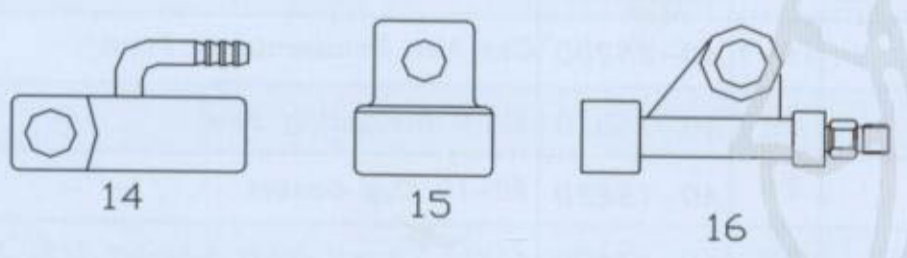

WP-24//WP-24W TIG TORCH PACKAGE

Air Cooled 80A/Water Cooled 180AMPS
Duty cycle:60%

- AC-24110 WP-24G-12ft TORCH PACKAGE Air Cooled
- AC-24120 WP-24G-25ft TORCH PACKAGE Air Cooled
- AC-24210 WP-24W-12ft TORCH PACKAGE Water Cooled
- AC-24220 WP-24W-25ft TORCH PACKAGE Water Cooled

WP-24//WP-24W TIG TORCH PACKAGE

Air Cooled 80A/Water Cooled 180AMPS
Duty cycle:60%

ITEM	CODE	DESCRIPTION	ITEM	CODE	DESCRIPTION
1	AC-24200	WP-24W Torch Body Water Cooled		AO-13200	45V04-25 Power Cable 25ft For WP-20/22/25
1-1	AO-15400	53N66 Cup Gasket	9-1	AO-42100	Hose Clamp
2	AC-24400	WP-24W Torch Body With 90° Head Water Cooled	9-2	AO-13300	45V05 Current Nipple For WP-20/22/25
3	AC-24100	WP-24G Torch Body Air Cooled	9-3	AO-24400	10N18 Power Cable Nut
4	AC-24300	WP-24G Torch Body With 90° Head Air Cooled	9-4	AO-13400	45V06 Current Nipple For WP-20/22/25
5	AP-24000	53N15 Collet 0.5mm	10	AO-34100	Gas Hose 12ft
	AP-24010	53N16 Collet 1.0mm		AO-34200	Gas Hose 25ft
	AP-24020	53N14 Collet 1.6mm	10-1	AO-24300	136Z08 Gas Nut
	AP-24030	24C332 Collet 2.4mm	10-2	AO-25200	Gas Nut Panasonic 12.9mm
6	AP-24400	53N17 Collet Body 0.5mm	10-3	AO-26110	11N22 Nipple 12.5/5.0mm/28L
	AP-24406	53N18 Collet Body 1.0mm	11	AO-34500	Water Hose 12ft
	AP-24410	53N19 Collet Body 1.6mm		AO-34600	Water Hose 25ft
	AP-24420	24CB332 Collet Body 2.4mm	10-1	AO-24200	11N83 Water Nut
7	AN-24010	A53N24 Standard nozzle #4 6.4mm	10-2	AO-25100	Water Nut For Panasonic
	AN-24020	A53N25 Standard nozzle #5 8mm	12	AO-11420	H100 Handle
	AN-24030	A53N27 Standard nozzle #6 9.6mm	13	AO-11440	Current ADJ. Handle
8	AO-14241	56Y38R Power Cable 1Piece 12ft Rubber	14	AO-27110	45V11 Power Cable Adapter Bent
	AO-14242	56Y97R Power Cable 1Piece 25ft Rubber	15	AO-27100	45V11 Power Cable Adapter U.S. Type
8-1	AO-42200	Hose Clamp	16	AO-27120	53N43 Power cable adaptor
8-2	AO-12200	56Y39 Current Nipple	17	AO-18410	Zipper Cover 12ft
9	AO-13100	45V03-12 Power Cable 12ft For WP-20/22/25		AO-18400	Zipper Cover 25ft