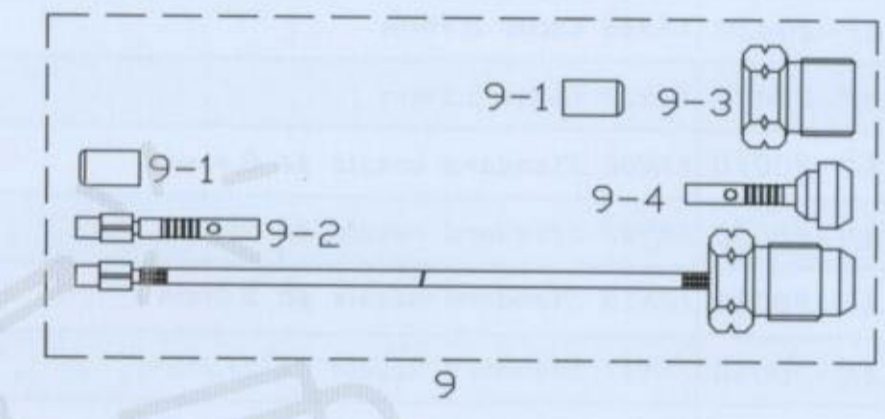

WP-24//WP-24W TIG TORCH PACKAGE

Air Cooled 80A/Water Cooled 180AMPS
Duty cycle:60%

- AC-24110 WP-24G-12ft TORCH PACKAGE Air Cooled
- AC-24120 WP-24G-25ft TORCH PACKAGE Air Cooled
- AC-24210 WP-24W-12ft TORCH PACKAGE Water Cooled
- AC-24220 WP-24W-25ft TORCH PACKAGE Water Cooled

WP-24//WP-24W TIG TORCH PACKAGE

Air Cooled 80A/Water Cooled 180AMPS
Duty cycle:60%

ITEM	CODE	DESCRIPTION	ITEM	CODE	DESCRIPTION
1	AC-24200	WP-24W Torch Body Water Cooled		AO-13200	45V04-25 Power Cable 25ft For WP-20/22/25
1-1	AO-15400	53N66 Cup Gasket	9-1	AO-42100	Hose Clamp
2	AC-24400	WP-24W Torch Body With 90° Head Water Cooled	9-2	AO-13300	45V05 Current Nipple For WP-20/22/25
3	AC-24100	WP-24G Torch Body Air Cooled	9-3	AO-24400	10N18 Power Cable Nut
4	AC-24300	WP-24G Torch Body With 90° Head Air Cooled	9-4	AO-13400	45V06 Current Nipple For WP-20/22/25
5	AP-24000	53N15 Collet 0.5mm	10	AO-34100	Gas Hose 12ft
	AP-24010	53N16 Collet 1.0mm		AO-34200	Gas Hose 25ft
	AP-24020	53N14 Collet 1.6mm	10-1	AO-24300	136Z08 Gas Nut
	AP-24030	24C332 Collet 2.4mm	10-2	AO-25200	Gas Nut Panasonic 12.9mm
6	AP-24400	53N17 Collet Body 0.5mm	10-3	AO-26110	11N22 Nipple 12.5/5.0mm/28L
	AP-24406	53N18 Collet Body 1.0mm	11	AO-34500	Water Hose 12ft
	AP-24410	53N19 Collet Body 1.6mm		AO-34600	Water Hose 25ft
	AP-24420	24CB332 Collet Body 2.4mm	10-1	AO-24200	11N83 Water Nut
7	AN-24010	A53N24 Standard nozzle #4 6.4mm	10-2	AO-25100	Water Nut For Panasonic
	AN-24020	A53N25 Standard nozzle #5 8mm	12	AO-11420	H100 Handle
	AN-24030	A53N27 Standard nozzle #6 9.6mm	13	AO-11440	Current ADJ. Handle
8	AO-14241	56Y38R Power Cable 1Piece 12ft Rubber	14	AO-27110	45V11 Power Cable Adapter Bent
	AO-14242	56Y97R Power Cable 1Piece 25ft Rubber	15	AO-27100	45V11 Power Cable Adapter U.S. Type
8-1	AO-42200	Hose Clamp	16	AO-27120	53N43 Power cable adaptor
8-2	AO-12200	56Y39 Current Nipple	17	AO-18410	Zipper Cover 12ft
9	AO-13100	45V03-12 Power Cable 12ft For WP-20/22/25		AO-18400	Zipper Cover 25ft