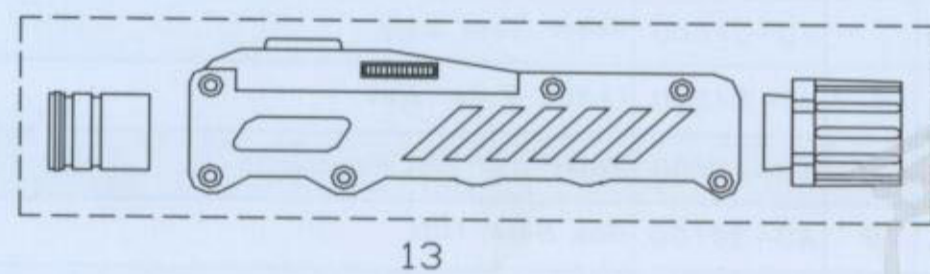

WP-24//WP-24W TIG TORCH PACKAGE

Air Cooled 80A/Water Cooled 180AMPS
Duty cycle:60%

- AC-24110 WP-24G-12ft TORCH PACKAGE Air Cooled
- AC-24120 WP-24G-25ft TORCH PACKAGE Air Cooled
- AC-24210 WP-24W-12ft TORCH PACKAGE Water Cooled
- AC-24220 WP-24W-25ft TORCH PACKAGE Water Cooled

WP-24//WP-24W TIG TORCH PACKAGE

Air Cooled 80A/Water Cooled 180AMPS
Duty cycle:60%

ITEM	CODE	DESCRIPTION	ITEM	CODE	DESCRIPTION
1	AC-24200	WP-24W Torch Body Water Cooled		AO-13200	45V04-25 Power Cable 25ft For WP-20/22/25
1-1	AO-15400	53N66 Cup Gasket	9-1	AO-42100	Hose Clamp
2	AC-24400	WP-24W Torch Body With 90° Head Water Cooled	9-2	AO-13300	45V05 Current Nipple For WP-20/22/25
3	AC-24100	WP-24G Torch Body Air Cooled	9-3	AO-24400	10N18 Power Cable Nut
4	AC-24300	WP-24G Torch Body With 90° Head Air Cooled	9-4	AO-13400	45V06 Current Nipple For WP-20/22/25
5	AP-24000	53N15 Collet 0.5mm	10	AO-34100	Gas Hose 12ft
	AP-24010	53N16 Collet 1.0mm		AO-34200	Gas Hose 25ft
	AP-24020	53N14 Collet 1.6mm	10-1	AO-24300	136Z08 Gas Nut
	AP-24030	24C332 Collet 2.4mm	10-2	AO-25200	Gas Nut Panasonic 12.9mm
6	AP-24400	53N17 Collet Body 0.5mm	10-3	AO-26110	11N22 Nipple 12.5/5.0mm/28L
	AP-24406	53N18 Collet Body 1.0mm	11	AO-34500	Water Hose 12ft
	AP-24410	53N19 Collet Body 1.6mm		AO-34600	Water Hose 25ft
	AP-24420	24CB332 Collet Body 2.4mm	10-1	AO-24200	11N83 Water Nut
7	AN-24010	A53N24 Standard nozzle #4 6.4mm	10-2	AO-25100	Water Nut For Panasonic
	AN-24020	A53N25 Standard nozzle #5 8mm	12	AO-11420	H100 Handle
	AN-24030	A53N27 Standard nozzle #6 9.6mm	13	AO-11440	Current ADJ. Handle
8	AO-14241	56Y38R Power Cable 1Piece 12ft Rubber	14	AO-27110	45V11 Power Cable Adapter Bent
	AO-14242	56Y97R Power Cable 1Piece 25ft Rubber	15	AO-27100	45V11 Power Cable Adapter U.S. Type
8-1	AO-42200	Hose Clamp	16	AO-27120	53N43 Power cable adaptor
8-2	AO-12200	56Y39 Current Nipple	17	AO-18410	Zipper Cover 12ft
9	AO-13100	45V03-12 Power Cable 12ft For WP-20/22/25		AO-18400	Zipper Cover 25ft