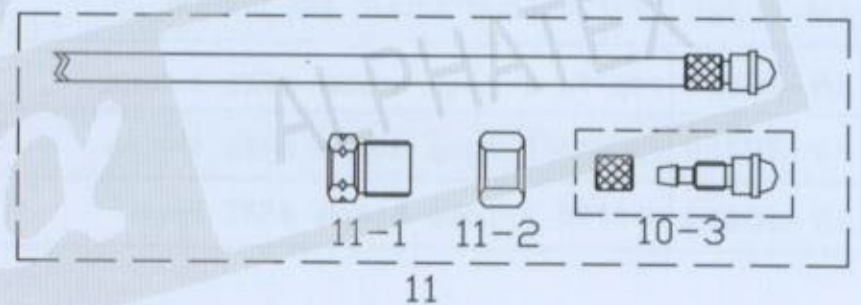

WP-24//WP-24W TIG TORCH PACKAGE

Air Cooled 80A/Water Cooled 180AMPS
Duty cycle:60%

- AC-24110 WP-24G-12ft TORCH PACKAGE Air Cooled
- AC-24120 WP-24G-25ft TORCH PACKAGE Air Cooled
- AC-24210 WP-24W-12ft TORCH PACKAGE Water Cooled
- AC-24220 WP-24W-25ft TORCH PACKAGE Water Cooled

WP-24//WP-24W TIG TORCH PACKAGE

Air Cooled 80A/Water Cooled 180AMPS
Duty cycle:60%

ITEM	CODE	DESCRIPTION	ITEM	CODE	DESCRIPTION
1	AC-24200	WP-24W Torch Body Water Cooled		AO-13200	45V04-25 Power Cable 25ft For WP-20/22/25
1-1	AO-15400	53N66 Cup Gasket	9-1	AO-42100	Hose Clamp
2	AC-24400	WP-24W Torch Body With 90° Head Water Cooled	9-2	AO-13300	45V05 Current Nipple For WP-20/22/25
3	AC-24100	WP-24G Torch Body Air Cooled	9-3	AO-24400	10N18 Power Cable Nut
4	AC-24300	WP-24G Torch Body With 90° Head Air Cooled	9-4	AO-13400	45V06 Current Nipple For WP-20/22/25
5	AP-24000	53N15 Collet 0.5mm	10	AO-34100	Gas Hose 12ft
	AP-24010	53N16 Collet 1.0mm		AO-34200	Gas Hose 25ft
	AP-24020	53N14 Collet 1.6mm	10-1	AO-24300	136Z08 Gas Nut
	AP-24030	24C332 Collet 2.4mm	10-2	AO-25200	Gas Nut Panasonic 12.9mm
6	AP-24400	53N17 Collet Body 0.5mm	10-3	AO-26110	11N22 Nipple 12.5/5.0mm/28L
	AP-24406	53N18 Collet Body 1.0mm	11	AO-34500	Water Hose 12ft
	AP-24410	53N19 Collet Body 1.6mm		AO-34600	Water Hose 25ft
	AP-24420	24CB332 Collet Body 2.4mm	10-1	AO-24200	11N83 Water Nut
7	AN-24010	A53N24 Standard nozzle #4 6.4mm	10-2	AO-25100	Water Nut For Panasonic
	AN-24020	A53N25 Standard nozzle #5 8mm	12	AO-11420	H100 Handle
	AN-24030	A53N27 Standard nozzle #6 9.6mm	13	AO-11440	Current ADJ. Handle
8	AO-14241	56Y38R Power Cable 1Piece 12ft Rubber	14	AO-27110	45V11 Power Cable Adapter Bent
	AO-14242	56Y97R Power Cable 1Piece 25ft Rubber	15	AO-27100	45V11 Power Cable Adapter U.S. Type
8-1	AO-42200	Hose Clamp	16	AO-27120	53N43 Power cable adaptor
8-2	AO-12200	56Y39 Current Nipple	17	AO-18410	Zipper Cover 12ft
9	AO-13100	45V03-12 Power Cable 12ft For WP-20/22/25		AO-18400	Zipper Cover 25ft