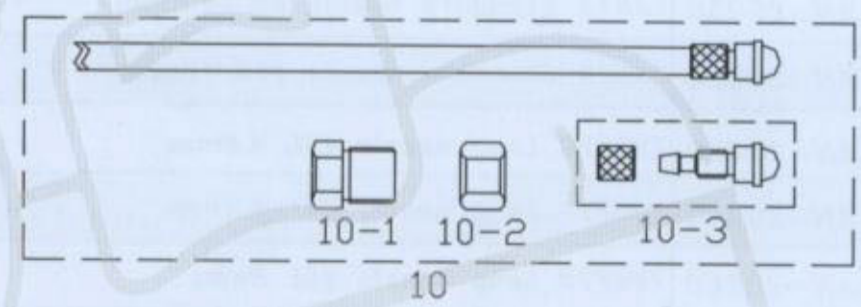

WP-24//WP-24W TIG TORCH PACKAGE

Air Cooled 80A/Water Cooled 180AMPS
Duty cycle:60%

- AC-24110 WP-24G-12ft TORCH PACKAGE Air Cooled
- AC-24120 WP-24G-25ft TORCH PACKAGE Air Cooled
- AC-24210 WP-24W-12ft TORCH PACKAGE Water Cooled
- AC-24220 WP-24W-25ft TORCH PACKAGE Water Cooled

WP-24//WP-24W TIG TORCH PACKAGE

Air Cooled 80A/Water Cooled 180AMPS
Duty cycle:60%

ITEM	CODE	DESCRIPTION	ITEM	CODE	DESCRIPTION
1	AC-24200	WP-24W Torch Body Water Cooled		AO-13200	45V04-25 Power Cable 25ft For WP-20/22/25
1-1	AO-15400	53N66 Cup Gasket	9-1	AO-42100	Hose Clamp
2	AC-24400	WP-24W Torch Body With 90° Head Water Cooled	9-2	AO-13300	45V05 Current Nipple For WP-20/22/25
3	AC-24100	WP-24G Torch Body Air Cooled	9-3	AO-24400	10N18 Power Cable Nut
4	AC-24300	WP-24G Torch Body With 90° Head Air Cooled	9-4	AO-13400	45V06 Current Nipple For WP-20/22/25
5	AP-24000	53N15 Collet 0.5mm	10	AO-34100	Gas Hose 12ft
	AP-24010	53N16 Collet 1.0mm		AO-34200	Gas Hose 25ft
	AP-24020	53N14 Collet 1.6mm	10-1	AO-24300	136Z08 Gas Nut
	AP-24030	24C332 Collet 2.4mm	10-2	AO-25200	Gas Nut Panasonic 12.9mm
6	AP-24400	53N17 Collet Body 0.5mm	10-3	AO-26110	11N22 Nipple 12.5/5.0mm/28L
	AP-24406	53N18 Collet Body 1.0mm	11	AO-34500	Water Hose 12ft
	AP-24410	53N19 Collet Body 1.6mm		AO-34600	Water Hose 25ft
	AP-24420	24CB332 Collet Body 2.4mm	10-1	AO-24200	11N83 Water Nut
7	AN-24010	A53N24 Standard nozzle #4 6.4mm	10-2	AO-25100	Water Nut For Panasonic
	AN-24020	A53N25 Standard nozzle #5 8mm	12	AO-11420	H100 Handle
	AN-24030	A53N27 Standard nozzle #6 9.6mm	13	AO-11440	Current ADJ. Handle
8	AO-14241	56Y38R Power Cable 1Piece 12ft Rubber	14	AO-27110	45V11 Power Cable Adapter Bent
	AO-14242	56Y97R Power Cable 1Piece 25ft Rubber	15	AO-27100	45V11 Power Cable Adapter U.S. Type
8-1	AO-42200	Hose Clamp	16	AO-27120	53N43 Power cable adaptor
8-2	AO-12200	56Y39 Current Nipple	17	AO-18410	Zipper Cover 12ft
9	AO-13100	45V03-12 Power Cable 12ft For WP-20/22/25		AO-18400	Zipper Cover 25ft