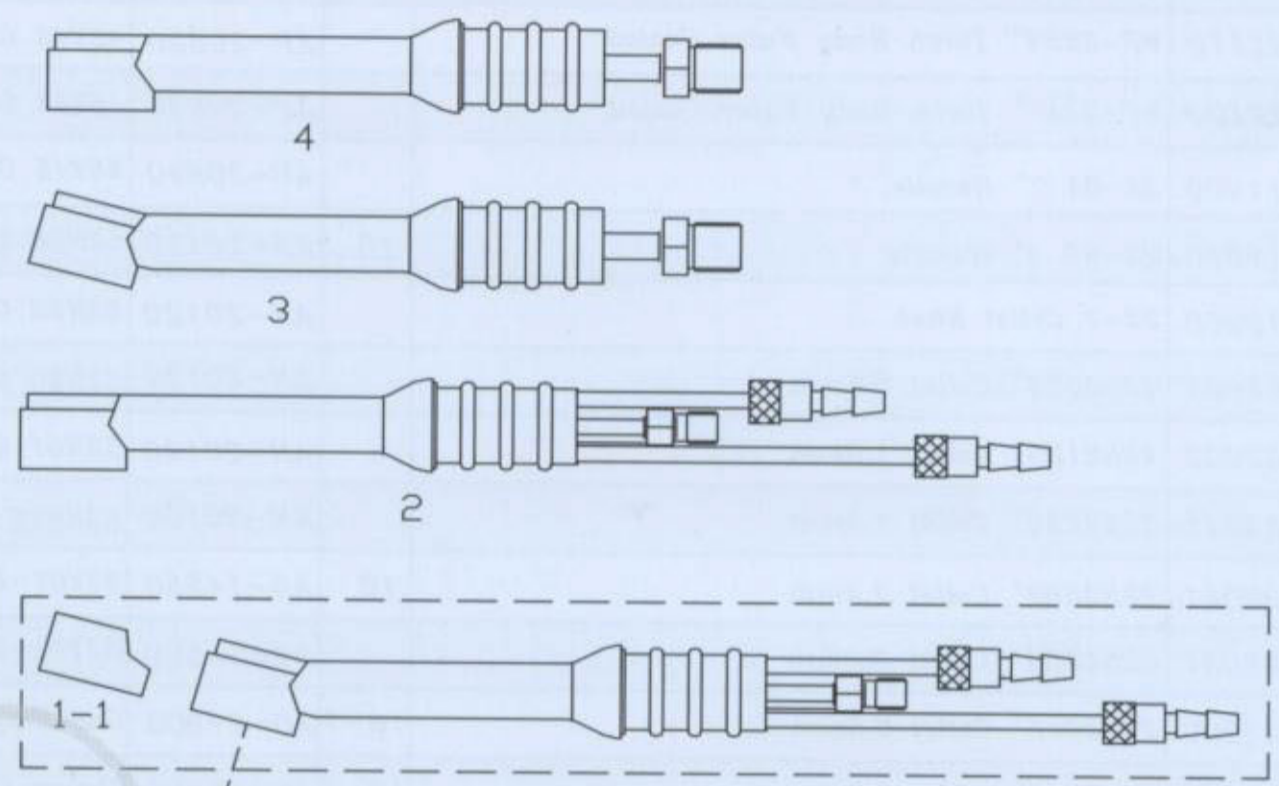

WP-24//WP-24W TIG TORCH PACKAGE

Air Cooled 80A/Water Cooled 180AMPS
Duty cycle:60%

- AC-24110 WP-24G-12ft TORCH PACKAGE Air Cooled
- AC-24120 WP-24G-25ft TORCH PACKAGE Air Cooled
- AC-24210 WP-24W-12ft TORCH PACKAGE Water Cooled
- AC-24220 WP-24W-25ft TORCH PACKAGE Water Cooled

WP-24//WP-24W TIG TORCH PACKAGE

Air Cooled 80A/Water Cooled 180AMPS
Duty cycle:60%

ITEM	CODE	DESCRIPTION	ITEM	CODE	DESCRIPTION
1	AC-24200	WP-24W Torch Body Water Cooled		AO-13200	45V04-25 Power Cable 25ft For WP-20/22/25
1-1	AO-15400	53N66 Cup Gasket	9-1	AO-42100	Hose Clamp
2	AC-24400	WP-24W Torch Body With 90° Head Water Cooled	9-2	AO-13300	45V05 Current Nipple For WP-20/22/25
3	AC-24100	WP-24G Torch Body Air Cooled	9-3	AO-24400	10N18 Power Cable Nut
4	AC-24300	WP-24G Torch Body With 90° Head Air Cooled	9-4	AO-13400	45V06 Current Nipple For WP-20/22/25
5	AP-24000	53N15 Collet 0.5mm	10	AO-34100	Gas Hose 12ft
	AP-24010	53N16 Collet 1.0mm		AO-34200	Gas Hose 25ft
	AP-24020	53N14 Collet 1.6mm	10-1	AO-24300	136Z08 Gas Nut
	AP-24030	24C332 Collet 2.4mm	10-2	AO-25200	Gas Nut Panasonic 12.9mm
6	AP-24400	53N17 Collet Body 0.5mm	10-3	AO-26110	11N22 Nipple 12.5/5.0mm/28L
	AP-24406	53N18 Collet Body 1.0mm	11	AO-34500	Water Hose 12ft
	AP-24410	53N19 Collet Body 1.6mm		AO-34600	Water Hose 25ft
	AP-24420	24CB332 Collet Body 2.4mm	10-1	AO-24200	11N83 Water Nut
7	AN-24010	A53N24 Standard nozzle #4 6.4mm	10-2	AO-25100	Water Nut For Panasonic
	AN-24020	A53N25 Standard nozzle #5 8mm	12	AO-11420	H100 Handle
	AN-24030	A53N27 Standard nozzle #6 9.6mm	13	AO-11440	Current ADJ. Handle
8	AO-14241	56Y38R Power Cable 1Piece 12ft Rubber	14	AO-27110	45V11 Power Cable Adapter Bent
	AO-14242	56Y97R Power Cable 1Piece 25ft Rubber	15	AO-27100	45V11 Power Cable Adapter U.S. Type
8-1	AO-42200	Hose Clamp	16	AO-27120	53N43 Power cable adaptor
8-2	AO-12200	56Y39 Current Nipple	17	AO-18410	Zipper Cover 12ft
9	AO-13100	45V03-12 Power Cable 12ft For WP-20/22/25		AO-18400	Zipper Cover 25ft