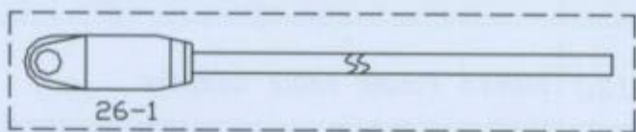

- AC-26200 WP-26-12ft 2PC TORCH PACKAGE
- AC-26301 WP-26-25ft 2PC TORCH PACKAGE
- AC-26202 WP-26-12ft 1PC TORCH PACKAGE
- AC-26302 WP-26-25ft 1PC TORCH PACKAGE

33

34

35

36

37

*Any type be available

Note: All mentioned names and trademarks are the property of their respective manufacturers. All consumables are not original, are manufactured and sold by ALPHATEX.CO. Reference to the original manufacturer is for convenience only.