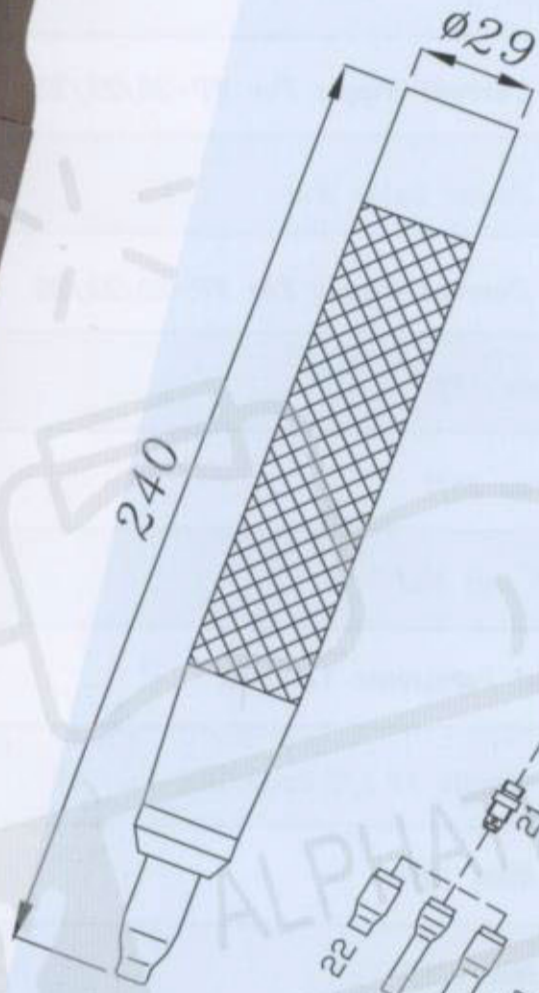

- AC-26200 WP-26-12ft 2PC TORCH PACKAGE
- AC-26301 WP-26-25ft 2PC TORCH PACKAGE
- AC-26202 WP-26-12ft 1PC TORCH PACKAGE
- AC-26302 WP-26-25ft 1PC TORCH PACKAGE

33

34

35

36

37

*Any type be available

Note: All mentioned names and trademarks are the property of their respective manufacturers. All consumables are not original, are manufactured and sold by ALPHATEX.CO. Reference to the original manufacturer is for convenience only.