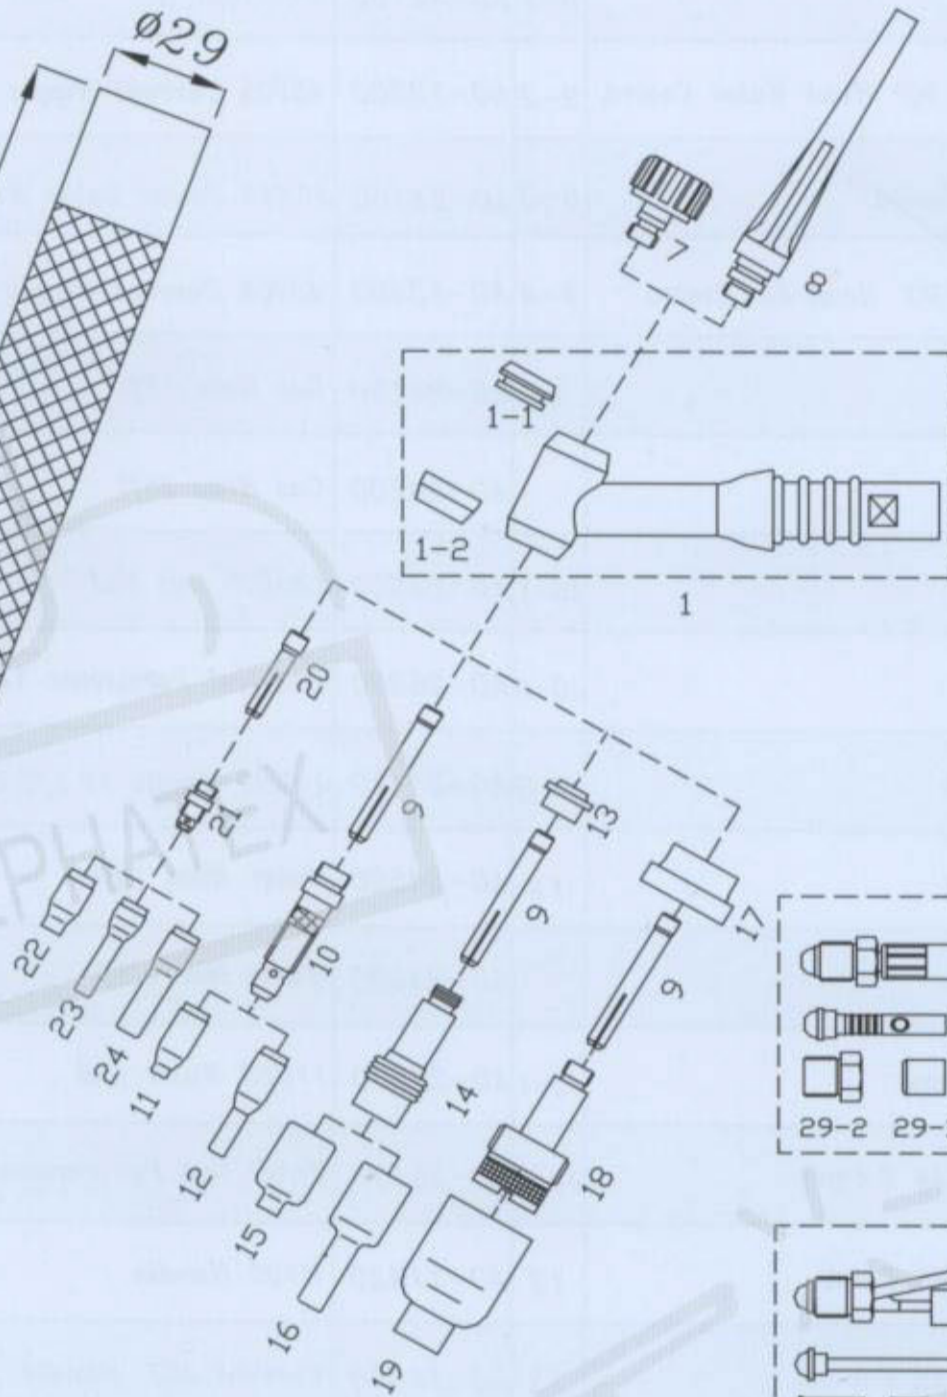

- AC-26200 WP-26-12ft 2PC TORCH PACKAGE
- AC-26301 WP-26-25ft 2PC TORCH PACKAGE
- AC-26202 WP-26-12ft 1PC TORCH PACKAGE
- AC-26302 WP-26-25ft 1PC TORCH PACKAGE

33

34

35

36

37

*Any type be available

Note: All mentioned names and trademarks are the property of their respective manufacturers. All consumables are not original, are manufactured and sold by ALPHATEX.CO. Reference to the original manufacturer is for convenience only.