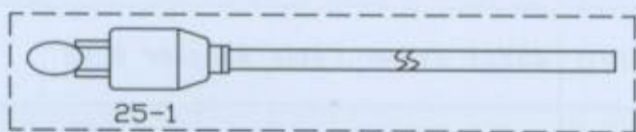

- AC-26200 WP-26-12ft 2PC TORCH PACKAGE
- AC-26301 WP-26-25ft 2PC TORCH PACKAGE
- AC-26202 WP-26-12ft 1PC TORCH PACKAGE
- AC-26302 WP-26-25ft 1PC TORCH PACKAGE

33

34

35

36

37

*Any type be available

Note: All mentioned names and trademarks are the property of their respective manufacturers. All consumables are not original, are manufactured and sold by ALPHATEX.CO. Reference to the original manufacturer is for convenience only.