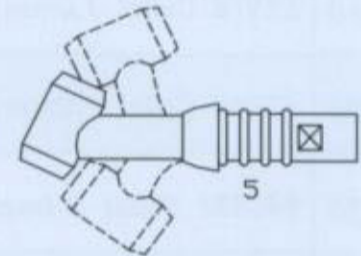

- AC-26200 WP-26-12ft 2PC TORCH PACKAGE
- AC-26301 WP-26-25ft 2PC TORCH PACKAGE
- AC-26202 WP-26-12ft 1PC TORCH PACKAGE
- AC-26302 WP-26-25ft 1PC TORCH PACKAGE

33

34

35

36

37

*Any type be available

Note: All mentioned names and trademarks are the property of their respective manufacturers. All consumables are not original, are manufactured and sold by ALPHATEX.CO. Reference to the original manufacturer is for convenience only.