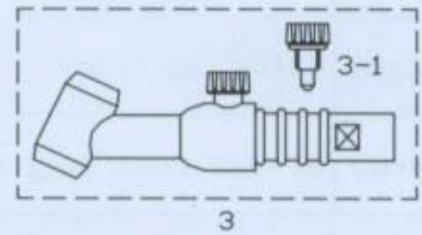

- AC-26200 WP-26-12ft 2PC TORCH PACKAGE
- AC-26301 WP-26-25ft 2PC TORCH PACKAGE
- AC-26202 WP-26-12ft 1PC TORCH PACKAGE
- AC-26302 WP-26-25ft 1PC TORCH PACKAGE