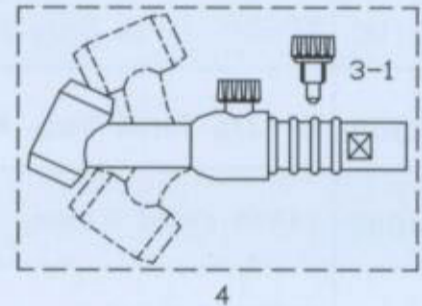

- AC-26200 WP-26-12ft 2PC TORCH PACKAGE
- AC-26301 WP-26-25ft 2PC TORCH PACKAGE
- AC-26202 WP-26-12ft 1PC TORCH PACKAGE
- AC-26302 WP-26-25ft 1PC TORCH PACKAGE

33

34

35

36

37

*Any type be available

Note: All mentioned names and trademarks are the property of their respective manufacturers. All consumables are not original, are manufactured and sold by ALPHATEX.CO. Reference to the original manufacturer is for convenience only.