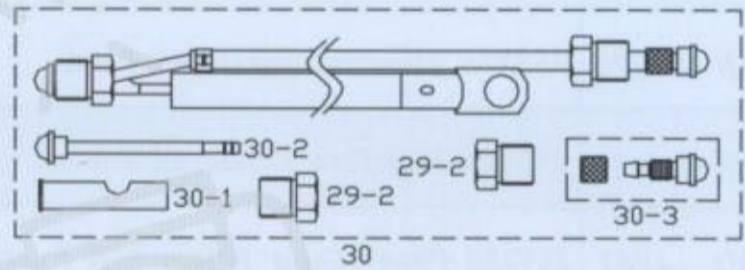

- AC-26200 WP-26-12ft 2PC TORCH PACKAGE
- AC-26301 WP-26-25ft 2PC TORCH PACKAGE
- AC-26202 WP-26-12ft 1PC TORCH PACKAGE
- AC-26302 WP-26-25ft 1PC TORCH PACKAGE

33

34

35

36

37

*Any type be available

Note: All mentioned names and trademarks are the property of their respective manufacturers. All consumables are not original, are manufactured and sold by ALPHATEX.CO. Reference to the original manufacturer is for convenience only.