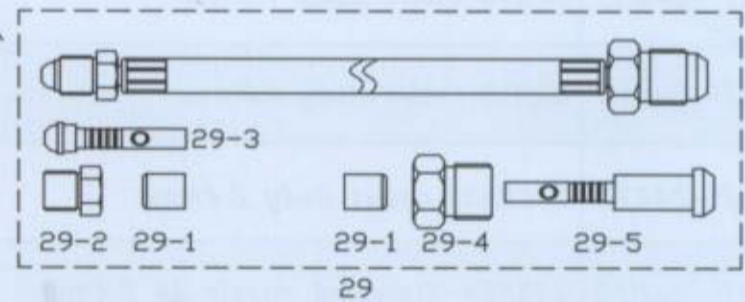

- AC-26200 WP-26-12ft 2PC TORCH PACKAGE
- AC-26301 WP-26-25ft 2PC TORCH PACKAGE
- AC-26202 WP-26-12ft 1PC TORCH PACKAGE
- AC-26302 WP-26-25ft 1PC TORCH PACKAGE

33

34

35

36

37

*Any type be available

Note: All mentioned names and trademarks are the property of their respective manufacturers. All consumables are not original, are manufactured and sold by ALPHATEX.CO. Reference to the original manufacturer is for convenience only.