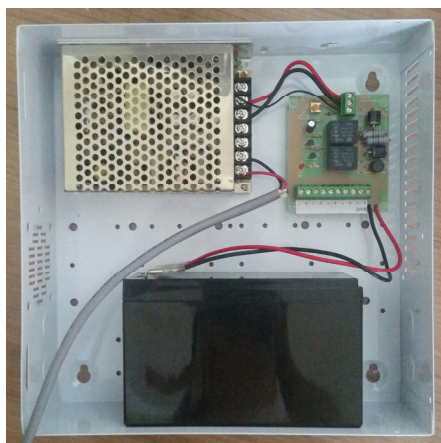

LEX25      6.0-8.5A      4ch/DVR

- ❑ **Features :**
- ❑ Battery charger 6.0A-8.5A
- ❑ Battery backup for 4CCTV and DVR
- ❑ Backup time: >30mins with all IR turn on
- ❑ Dimension of casing : 250 x 250 x 75mm
- ❑ Color of casing : White
- ❑ Model: LEX25-4ch/DVR-

Model	Ampere	No of channels	No of DVR
LEX25-4ch/DVR-6A	6.0A	4ch	1
LEX25-4ch/DVR-8.5A	8.5A	4ch	1