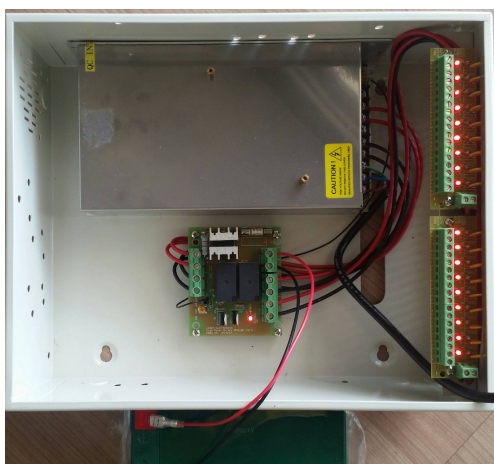

LEX32      12V/24V 14.6A - 33A charger

- ❑ **Features :**
- ❑ Battery charger 12V/24V 14.6A – 33A
- ❑ Battery backup for various equipments
- ❑ Built-in battery low protection
- ❑ Backup time: depending on size of batteries
- ❑ Dimension of casing : 320 x 260 x 110mm
- ❑ Color of casing : Beige
- ❑ Suitable for CCTV and DVR backup
- ❑ Model: LEX32-BCxxx

Model	Ampere	No of CCTV channels	No of DVR
LEX32-BC25A-13.4	13.4V 25A		
LEX32-BC29A-13.4	13.4V 29A		
LEX32-BC33A-13.4	13.4V 33A		
LEX32-BC12.5A-26.8	26.8V 12.5A		
LEX32-BC14.6A-26.8	26.8V 14.6A		
LEX32-BC16.7A-26.8	26.8V 16.7A		
LEX32-BC25A-13.4-18ch-DVR	13.4V 25A	18ch	1
LEX32-BC29A-13.4-18ch-DVR	13.4V 29A	18ch	1
LEX32-BC33A-13.4-18ch-DVR	13.4V 33A	18ch	1