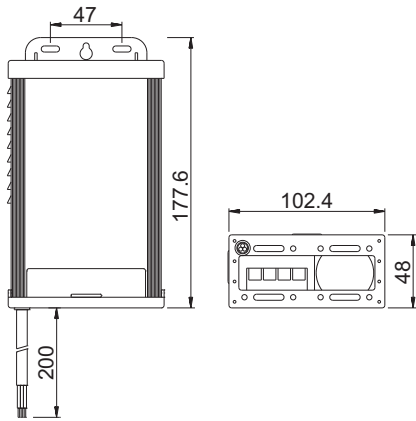

ADS LED ILLUMINATION SDN. BHD.

(938182-W)

Powermax Technology Inside

Powermax

Powermax

Powermax

Physical Drawing

Unit: mm

Brief Information

Powermax™
Technology Inside

120W

Rainproof Power Supply (C.V.)

Model JLV-12120KB

Input 170~250V AC

Output 12V DC 10A 120W

Input: 3x0.75mm² wire, Brown L, Blue N
200mm length

Output: 9500-4P Screw Terminals
inflamming retarding

Housing: Aluminium

Block Diagram

Derating Curve

Static Characteristics