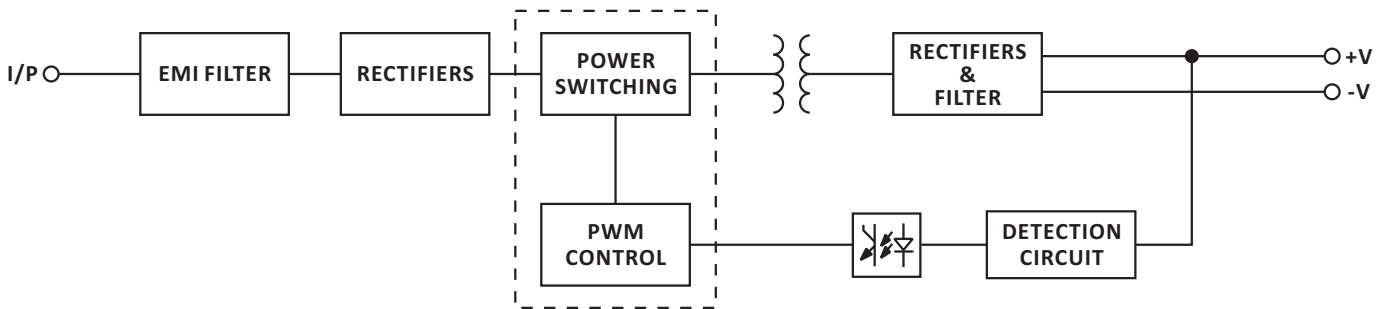

Brief Information

Powermax™
Technology Inside

120W

Rainproof Power Supply (C.V.)

Model JLV-12120KB

Input 170~250V AC

Output 12V DC 10A 120W

Input: 3x0.75mm² wire, Brown L, Blue N
200mm length

Output: 9500-4P Screw Terminals
inflamming retarding

Housing: Aluminium

Block Diagram

Derating Curve

Static Characteristics