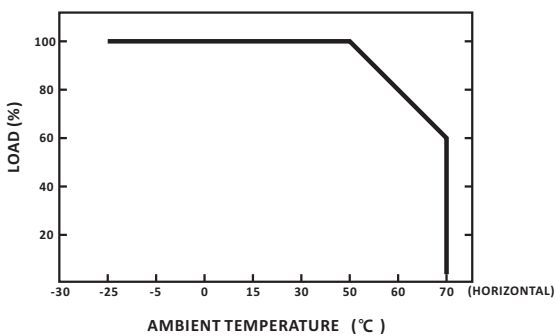

Brief Information

Powermax™
Technology Inside

120W

Rainproof Power Supply (C.V.)

Model JLV-12120KB

Input 170~250V AC

Output 12V DC 10A 120W

Input: 3x0.75mm² wire, Brown L, Blue N
200mm length

Output: 9500-4P Screw Terminals
inflamming retarding

Housing: Aluminium

Block Diagram

Derating Curve

Static Characteristics