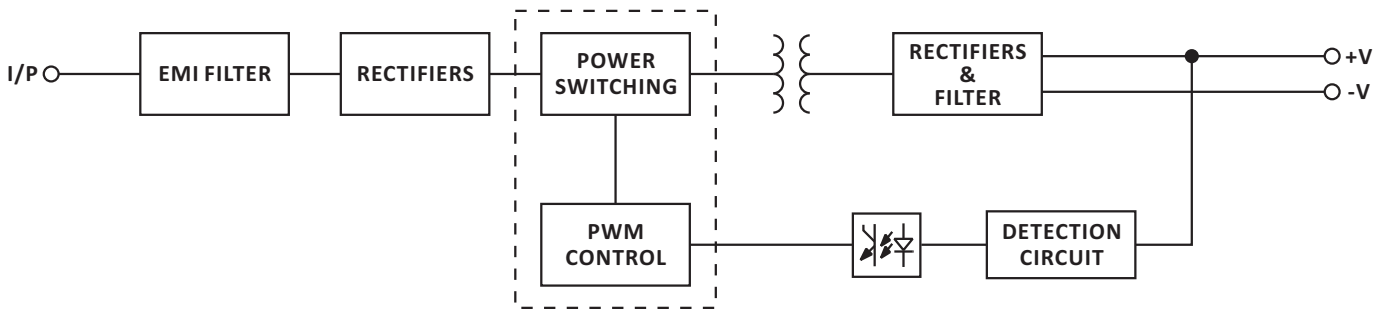

# 60W

**Waterproof Power Supply (C.V.)**

Model JLV-12060KB

Input 170~250V AC

Output 12V DC 5A 60W

Input & Output:  
HB-825-5 Screw Terminals With Cover  
inflamming retarding

Housing: Aluminium

## Block Diagram