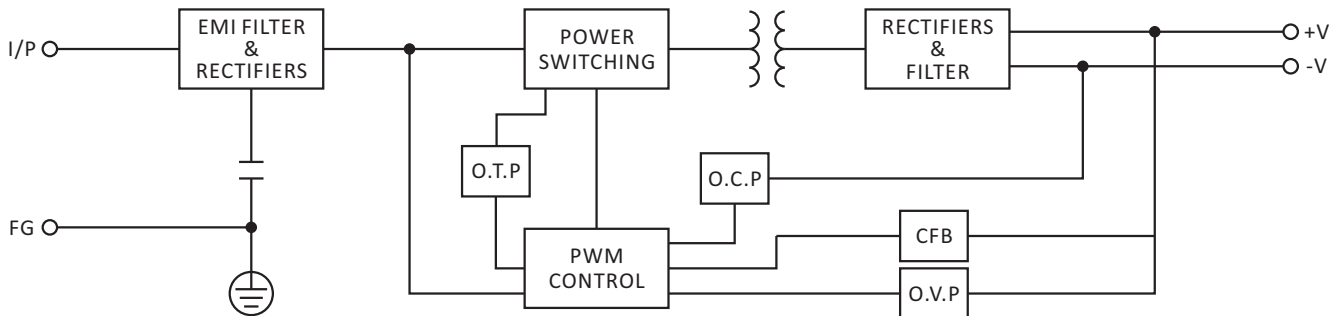

Block Diagram