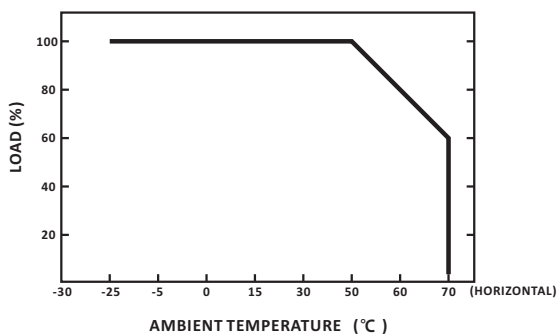

Derating Curve