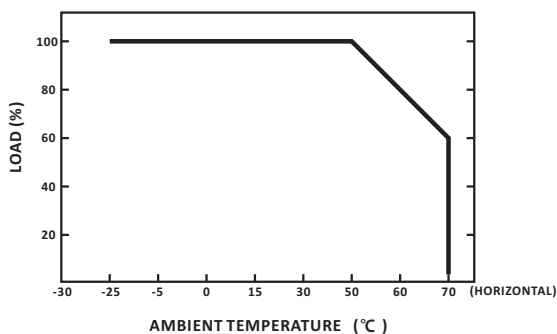

Brief Information

Powermax™
Technology Inside

200W

Rainproof Power Supply (C.V.)

Model JLV-12200KB

Input 170~250V AC

Output 12V DC 16.67A 200W

Input: 3x0.75mm² wire, Brown L, Blue N
200mm length

Output: 9500-4P Screw Terminals
inflammating retarding

Housing: Aluminium

Block Diagram

Derating Curve

Static Characteristics