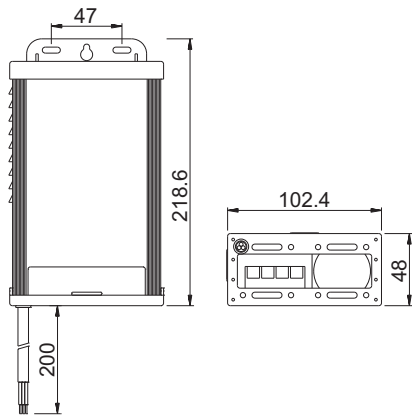

ADS LED ILLUMINATION SDN. BHD.

(938182-W)

Powermax Technology Inside

Powermax Technology Inside

Powermax Technology Inside

Powermax Technology Inside

Physical Drawing

Unit: mm

Brief Information

Powermax™
Technology Inside

200W

Rainproof Power Supply (C.V.)

Model JLV-12200KB

Input 170~250V AC

Output 12V DC 16.67A 200W

Input: 3x0.75mm² wire, Brown L, Blue N
200mm length

Output: 9500-4P Screw Terminals
inflammating retarding

Housing: Aluminium

Block Diagram

Derating Curve

Static Characteristics