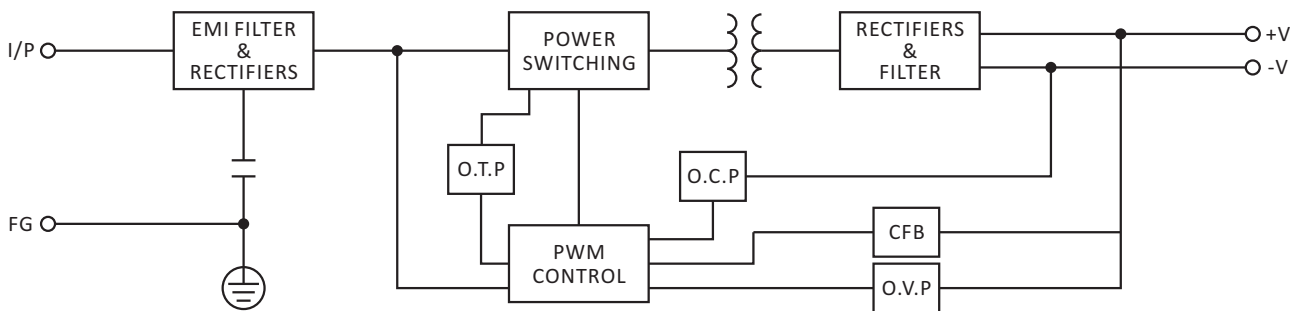

Brief Information

Powermax™
Technology Inside

200W

Rainproof Power Supply (C.V.)

Model JLV-12200KB

Input 170~250V AC

Output 12V DC 16.67A 200W

Input: 3x0.75mm² wire, Brown L, Blue N
200mm length

Output: 9500-4P Screw Terminals
inflammating retarding

Housing: Aluminium

Block Diagram

Derating Curve

Static Characteristics