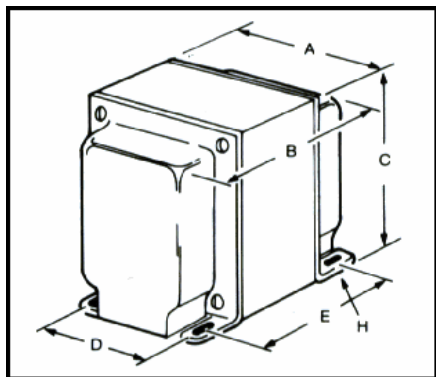

TRB-TRE Series

Bracket and Enclosed Mounting Styles

Low Voltage Rectifier Transformers

Features:

- Many popular ratings to choose from.
- New size reduced (SR) or classic designs.
- CSA certified LR16597. UL recognized E105782.
- 10" TEW primary and secondary leads.
- All secondaries are centre tapped.
- Dielectric tested to UL/CSA standards.
- Contact the factory for dimensions.

All models 115 Volt 60Hz 

Enclosed TRE Series

ENCLOSED TRE

SIZE	DIMENSIONS (inches)					Mtg. Slot
	A	B	C	D	E	
E1	2.50	2.13	3.00	2.00	1.25	.375 x .20
E2	2.50	2.38	3.00	2.00	1.50	.375 x .20
E3	2.50	2.63	3.00	2.00	1.75	.375 x .20
E4	2.50	2.88	3.00	2.00	2.00	.375 x .20
E5	2.50	3.13	3.00	2.00	2.25	.375 x .20
E6	2.50	3.38	3.00	2.00	2.50	.375 x .20
E7	2.50	3.63	3.00	2.00	2.75	.375 x .20
E8	3.13	3.45	3.81	2.50	2.25	.375 x .20
E9	3.13	3.70	3.81	2.50	2.50	.375 x .20
E10	3.13	3.95	3.81	2.50	2.75	.375 x .20
E11	3.13	4.20	3.81	2.50	3.00	.375 x .20
E12	3.13	4.45	3.81	2.50	3.25	.375 x .20
E15	3.75	4.00	4.56	3.00	2.75	.375 x .20
E16	3.75	4.25	4.56	3.00	3.00	.375 x .20
E17	3.75	4.50	4.56	3.00	3.25	.375 x .20
E18	3.75	4.75	4.56	3.00	3.50	.375 x .20
E19	3.75	5.00	4.56	3.00	3.75	.375 x .20
E20	3.75	5.25	4.56	3.00	4.00	.375 x .20
E21	3.75	5.50	4.56	3.00	4.25	.375 x .20
E22	3.75	5.75	4.56	3.00	4.50	.375 x .20