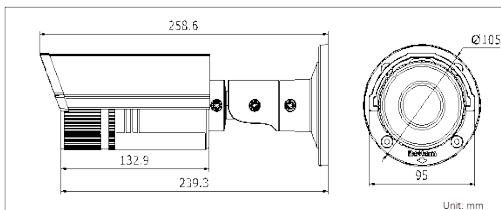

Dimensions

Accessories

DS-1275ZJ
Vertical pole mount

DS-1260ZJ
Junction box

Available models

DS-2CD2620F-I, DS-2CD2620F-IS

* -S: 1-ch audio I/O interface, 1-ch alarm I/O interface

DS-2CD2620F-I (S)	
Camera	
Image sensor	1/3" progressive scan CMOS
Min. illumination	0.01 lux @F1.2, AGC ON, 0 lux with IR, 0.014lux @(F1.4,AGC ON), 0 lux with IR
Shutter time	1/25s (1/30s) ~ 1/100,000s
Lens	2.8 ~ 12 mm @F1.4, angle of view: 113° ~ 33.8°
Lens mount	Φ14
Day & night	ICR
Digital noise reduction	3D DNR
Wide dynamic range	Digital WDR
Backlight compensation	Yes, zone configurable
Compression Standard	
Video compression	H.264 / MJPEG
H.264 codec profile	Main profile
Bit rate	32 Kbps ~ 16 Mbps
Audio compression	G.711 / G.726 / MP2L2
Audio bit rate	64 Kbps (G.711) / 16 Kbps (G.726) / 32-128 Kbps (MP2L2)
Image	
Max. Image Resolution	1920 × 1080
Frame rate	50 Hz: 25 fps (1920 × 1080)
	60 Hz: 30 fps (1920 × 1080)
Image settings	Rotate mode, Saturation, brightness, contrast, sharpness adjustable through client software or web browser
ROI	Yes, up to 4 configurable areas
Network	
Network storage	NAS
Alarm trigger	Motion detection, Tampering alarm, Network disconnect, IP address conflict, Storage full, Storage error
Protocols	TCP/IP, ICMP, HTTP, HTTPS, FTP, DHCP, DNS, DDNS, RTP, RTSP, RTCP, PPPoE, NTP, UPnP, SMTp, SNMP, IGMP, 802.1X, QoS, IPv6, Bonjour
System compatibility	ONVIF, PSIA, CGI, ISAPI
General functionalities	User authentication, watermark, dual stream
Interface	
Communication interface	1 RJ45 10 M / 100 M Ethernet port
Onboard storage	Built-in Micro SD / SDHC / SDXC card slot, up to 64 GB
General	
Operating conditions	-30 °C ~ 60 °C (-22°F ~ 140 °F) humidity 95% or less (non-condensing)
Power supply	12 VDC ± 10% , PoE (802.3af)
Power consumption	Max. 5.5W (7.5W with ICR on)
Ingress protection level	IP66
IR range	Up to 30m
Dimensions	95×105×258.6 mm (3.74" × 4.13" × 10.18")
Weight	1200g