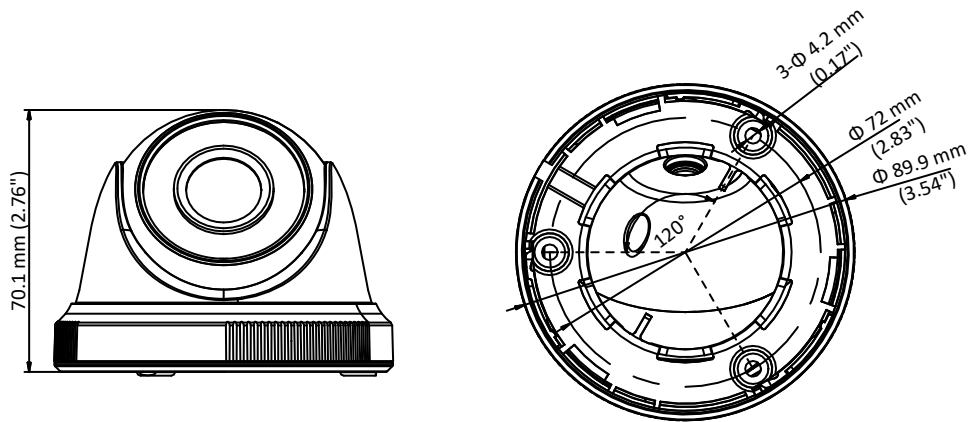

Dimensions