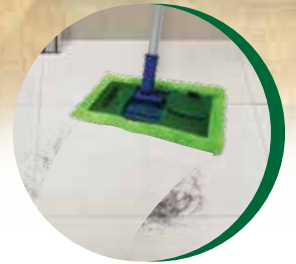

360° Twist Spin