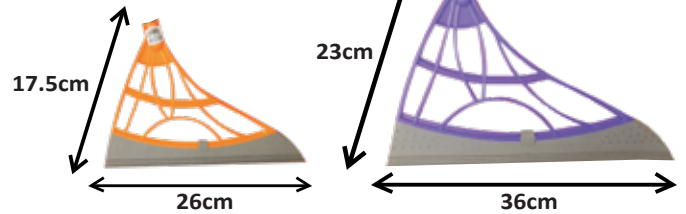

IMPROVED NEW VERSION

OLD VERSION

VS