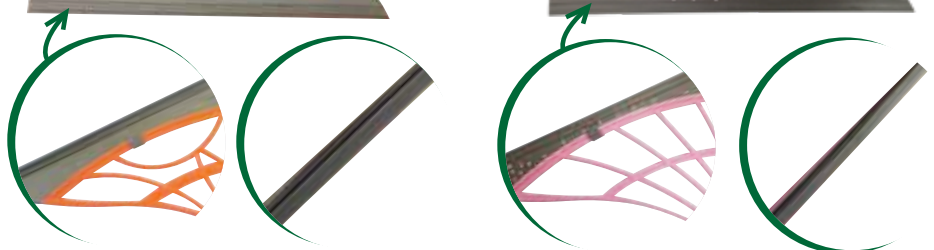

*Fixed or joined handle to choose.

Fixed Handle

Joined Handle

OR

New

Old

*Reinforced steel handle better than the old version more stronger, durable and not easy to deform.

*Italian Thread

Bottom Part (Broom Head)

IMPROVED NEW VERSION

OLD VERSION

VS

Features

Thicker Material

Thin Material

MAGIC MULTIPURPOSE WIPER BROOM DRY & WET SWEEPER WITH HEAVY DUTY METAL HANDLE		
Model Code	MB25	MB35
Barcode	9555221311240	9555221311257
Size	26cm (W) x 17.5cm (H)	36cm (W) x 23cm (H)
Join Handle (Length)	2JVR (70cm) / 4JVR (100cm)	2JVR (70cm) / 4JVR (100cm)
Fixed Handle (Length)	2VR (80cm) / 4VR (120cm)	2VR (80cm) / 4VR (120cm)
Packing	12pcs/bag; 144pcs/carton	12pcs/bag; 144pcs/carton
Color		