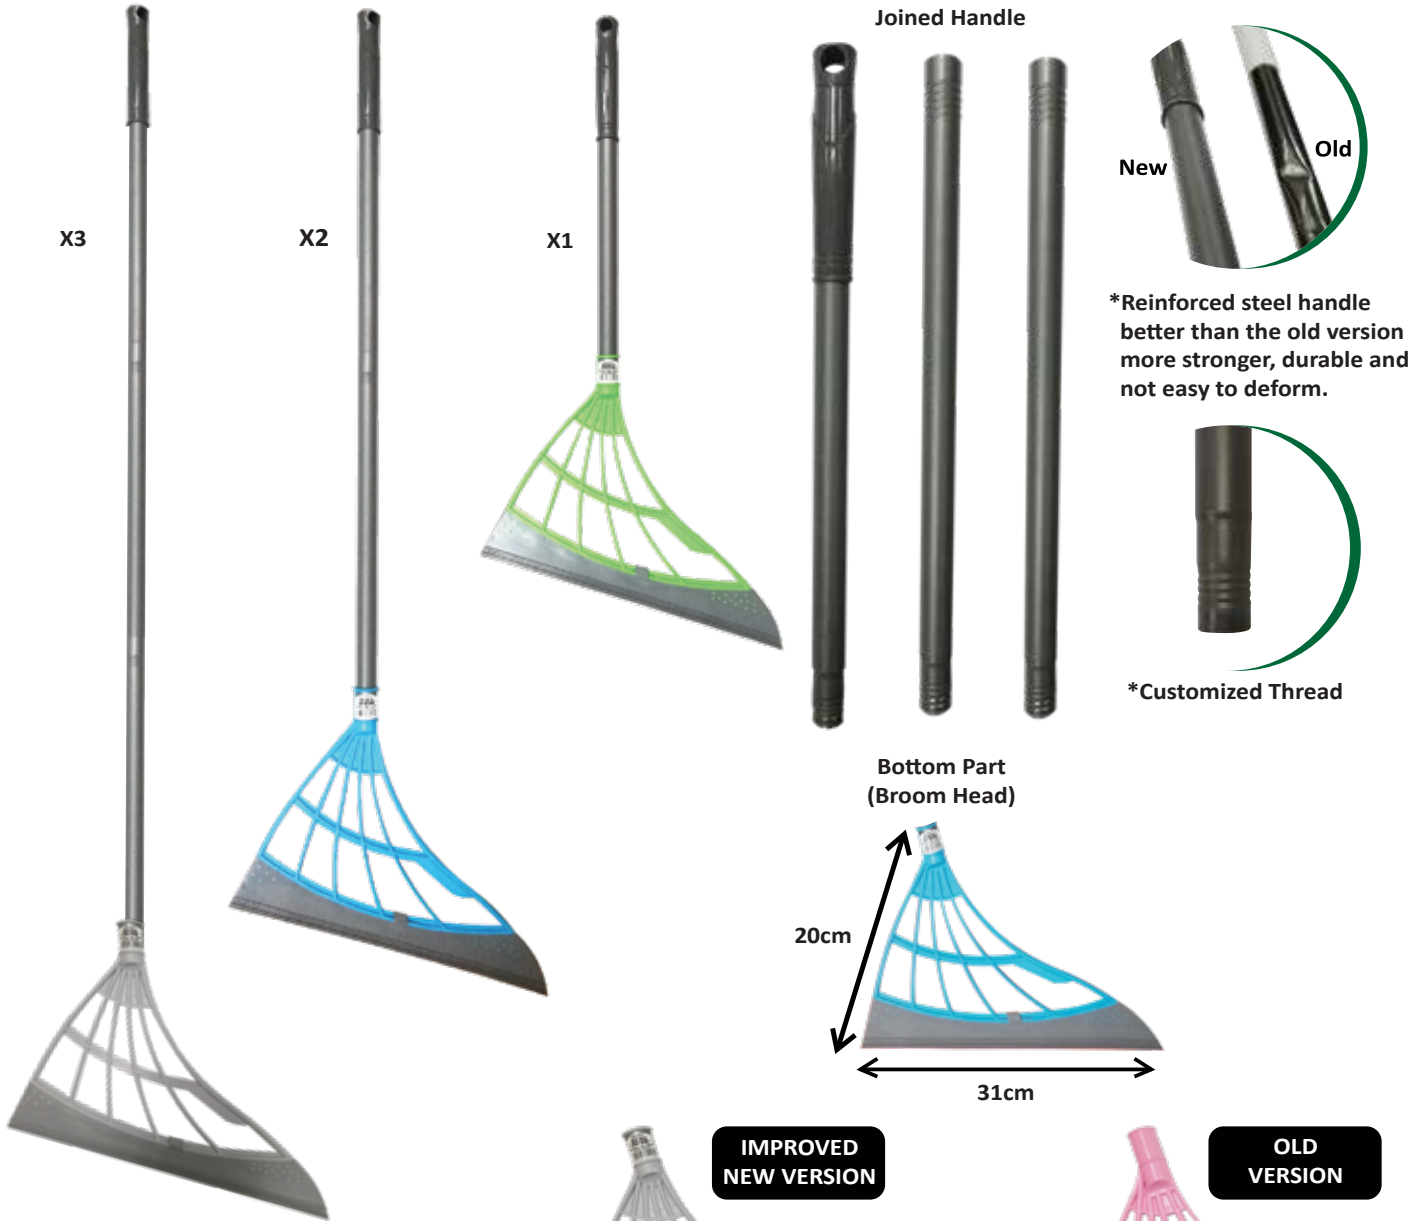

- scuff marks
- kitchen messes
- muddy footprints
- ground-in dirt
- sticky liquids spills
- stains pet messes and more

360° Twist Spin

Example installation steps

COTTON DUST MOP 平面地拖

	14"	18"	24"
Model Code	FM14C-1	FM18C-1	FM24C-1
Barcode	9555221307908	9555221307915	9555221307922
Handle	5A/5S	5A/5S	5A/5S
Packing	24 pcs / carton	18 pcs / carton	12 pcs / carton

Features

Suitable for flat surfaces such as glass mirror, tile floor, dry cleaning, wet cleaning, indoor & outdoor use.
*Not suitable for uneven and rough surface.

MAGIC MULTIPURPOSE WIPER BROOM DRY & WET SWEEPER WITH HEAVY DUTY METAL HANDLE		
Model Code	MB30-2	MB30-4
Barcode	9555221311134	9555221311134
Size (Might varied ± 2cm)	31cm (W) x 20cm (H)	31cm (W) x 20cm (H)
Handle (Length)	2JVR30 (66cm)	4JVR30 (97cm)
Packing	12pcs/bag; 144pcs/carton	12pcs/bag; 144pcs/carton
Color		