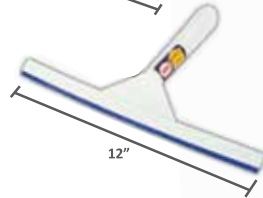

WINDOW WIPER (10")	
Model Code	WP10
Barcode	9555221304839
Handle	4R
Packing	24 pcs/ box; 288 units/ carton

WINDOW WIPER (12")	
Model Code	WP12
Barcode	9555221304846
Handle	4R
Packing	24 pcs/ box; 288 units/ carton

Fit with 2.5ft / 4ft / 5ft / 6ft thread handle

DOUBLE LOCKING 18" WIPER (RUBBER)	
Model Code	925
Barcode	9555221304860
Handle	4R
Packing	12 pcs/ box; 144 units/ carton