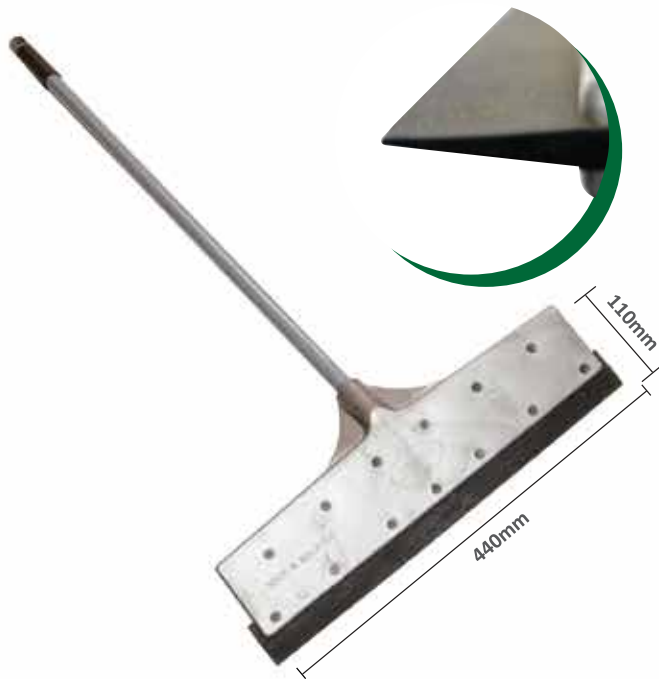

HEAVY DUTY RUBBER WIPER (18")	
Model Code	926
Barcode	9555221303474
Handle	4R
Packing	12 pcs/ box; 144 units/ carton