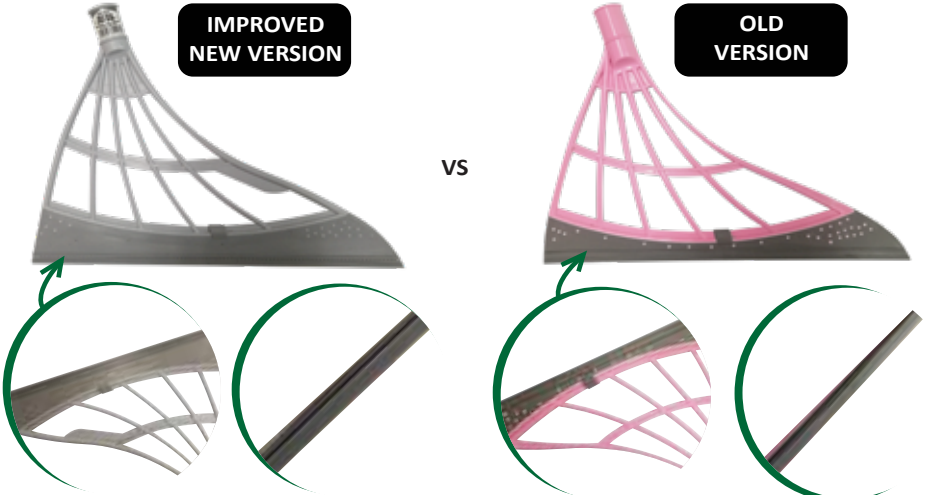

Features

Suitable for flat surfaces such as glass mirror, tile floor, dry cleaning, wet cleaning, indoor & outdoor use.
*Not suitable for uneven and rough surface.

MAGIC MULTIPURPOSE WIPER BROOM DRY & WET SWEEPER WITH HEAVY DUTY METAL HANDLE		
Model Code	MB30-2	MB30-4
Barcode	9555221311134	9555221311134
Size (Might varied ± 2cm)	31cm (W) x 20cm (H)	31cm (W) x 20cm (H)
Handle (Length)	2JVR30 (66cm)	4JVR30 (97cm)
Packing	12pcs/bag; 144pcs/carton	12pcs/bag; 144pcs/carton
Color		

*Fixed or joined handle to choose.

Fixed Handle

Joined Handle

OR

New

Old

*Reinforced steel handle better than the old version more stronger, durable and not easy to deform.

*Italian Thread