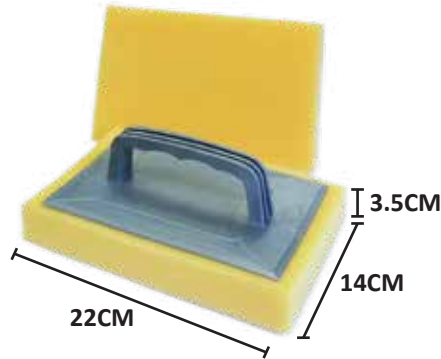

Sponge Scrub

- Gently scrub on cemented wall, for smooth cement wall finishing.
  可用在打滑洋灰墙壁
- For cleaning mosaic floor or mosaic wall, remove dirt and dust easily
  可用于洗刷镶嵌地板或镶嵌墙壁
- For car cleaning and polishing with wax
  可用于洗车, 打蜡拖光

(8100L) HIGH DENSITY SPONGE SCRUB

SPONGE SCRUB 多用途绵擦		
	NORMAL DENSITY SPONGE SCRUB	HIGH DENSITY SPONGE SCRUB
Model Code	8100	8100L
Barcode	9555221304716	9555221312056
Size	2.5cm (H) x 20cm (W) x 12cm (D)	3.5cm (H) x 22cm (W) x 14cm (D)
Packing	48 pkt / pkt ; 288 pcs / carton	48 pkt / pkt ; 288 pcs / carton

Scouring Scrubber

Rayaco® Floor Scrubber removes heel marks and wax build up quickly and easily!
This highly effective cleaning tool has a thick, long lasting scrubber with a comfortable handle that protects yours hands and makes cleaning easy and mess free!
Rayaco® Floor Scrubber also clean:

- Tile
- Laminates
- Vinyl / Linoleum
- Stone