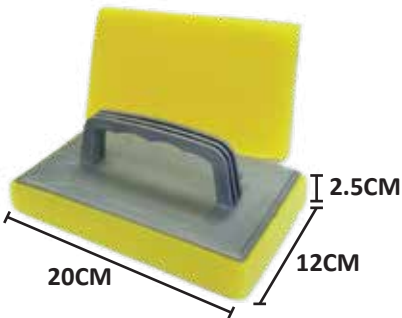

Sponge Scrub

- Gently scrub on cemented wall, for smooth cement wall finishing.
  可用在打滑洋灰墙壁
- For cleaning mosaic floor or mosaic wall, remove dirt and dust easily
  可用于洗刷镶嵌地板或镶嵌墙壁
- For car cleaning and polishing with wax
  可用于洗车, 打蜡拖光

(8100) NORMAL DENSITY SPONGE SCRUB

SPONGE SCRUB 多用途绵擦		
	NORMAL DENSITY SPONGE SCRUB	HIGH DENSITY SPONGE SCRUB
Model Code	8100	8100L
Barcode	9555221304716	9555221312056
Size	2.5cm (H) x 20cm (W) x 12cm (D)	3.5cm (H) x 22cm (W) x 14cm (D)
Packing	48 pkt / pkt ; 288 pcs / carton	48 pkt / pkt ; 288 pcs / carton

Scouring Scrubber

Rayaco® Floor Scrubber removes heel marks and wax build up quickly and easily!
This highly effective cleaning tool has a thick, long lasting scrubber with a comfortable handle that protects yours hands and makes cleaning easy and mess free!
Rayaco® Floor Scrubber also clean:

- Tile
- Laminates
- Vinyl / Linoleum
- Stone