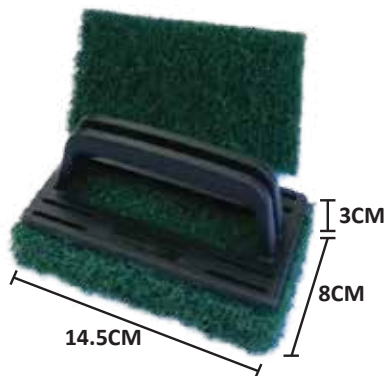

Sponge Scrub

- Gently scrub on cemented wall, for smooth cement wall finishing.
  可用在打滑洋灰墙壁
- For cleaning mosaic floor or mosaic wall, remove dirt and dust easily
  可用于洗刷镶嵌地板或镶嵌墙壁
- For car cleaning and polishing with wax
  可用于洗车, 打蜡拖光

SPONGE SCRUB 多用途绵擦		
	NORMAL DENSITY SPONGE SCRUB	HIGH DENSITY SPONGE SCRUB
Model Code	8100	8100L
Barcode	9555221304716	9555221312056
Size	2.5cm (H) x 20cm (W) x 12cm (D)	3.5cm (H) x 22cm (W) x 14cm (D)
Packing	48 pkt / pkt ; 288 pcs / carton	48 pkt / pkt ; 288 pcs / carton

Scouring Scrubber

Rayaco® Floor Scrubber removes heel marks and wax build up quickly and easily!
This highly effective cleaning tool has a thick, long lasting scrubber with a comfortable handle that protects yours hands and makes cleaning easy and mess free!
Rayaco® Floor Scrubber also clean:

- Tile
- Laminates
- Vinyl / Linoleum
- Stone

8300

SPONGE SCRUB 多用途绵擦		
	STANDARD	XL
Model Code	8300	8200
Barcode	9555221309292	9555221304334
Size	3cm (H) x 14.5cm (W) x 8cm (D)	2.5cm (H) x 19.5cm (W) x 11.5cm (D)
Packing	12 pkt / box ; 144 pcs / carton	12 pkt / box ; 144 pcs / carton