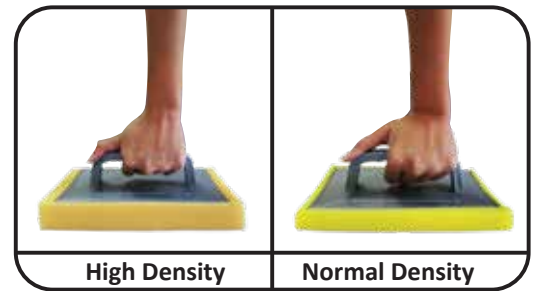

Sponge Scrub

- Gently scrub on cemented wall, for smooth cement wall finishing.
可用在打滑洋灰墙壁
- For cleaning mosaic floor or mosaic wall, remove dirt and dust easily
可用于洗刷镶嵌地板或镶嵌墙壁
- For car cleaning and polishing with wax
可用于洗车, 打蜡拖光