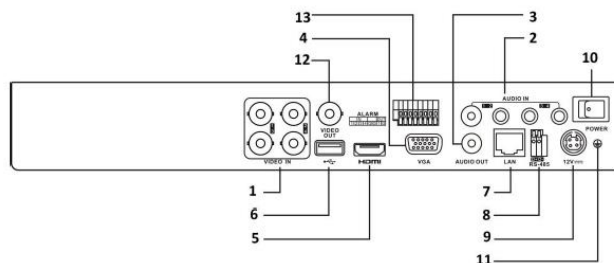

Physical Interfaces

Index	Name	Index	Name
1	VIDEO IN	8	RS-485 Serial Interface
2	AUDIO IN, RCA Connector	9	12VDC Power Input
3	AUDIO OUT, RCA Connector	10	Power Switch
4	VGA Interface	11	GND
5	HDMI Interface	12	Video Out
6	USB Port	13	Alarm in/out
7	LAN Network Interface