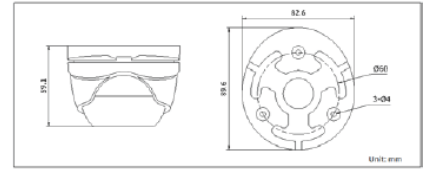

## Dimensions

Camera	
Image Sensor	1/3" Progressive Scan CMOS
Signal System	PAL / NTSC
Effective Pixels	1920(H)*1080(V)
Min. Illumination	0.01 Lux @(F1.2,AGC ON), 0 Lux with IR
Shutter Time	1/25(1/30) s to 1/50,000 s
Lens	3.6mm (2.8mm, 6mm optional) Angle of View: 80.9°(3.6mm), 103.5°(2.8mm), 54.3°(6mm)
Lens Mount	M12
Angle Adjustment	Pan: 0 - 360°, Tilt: 0 - 90°, Rotation: 0 - 360°
Day & Night	ICR
Wide dynamic range	120 dB
Synchronization	Internal synchronization
Video Frame Rate	1080p@25fps / 1080p@30fps
HD Video Output	1 Analog HD output
CVBS Output	1Vp-p Composite Output(75Ω / BNC)
S / N Ratio	More than 52dB
Menu	
Scene	Indoor, Outdoor, Indoor1, LOW-LIGHT
Camera ID	On / off (15 characters, position programmable)
AGC	Support
D / N Mode	Color / BW / EXT
White Balance	ATW, AWC-SET, Indoor, Outdoor, Manual
Privacy Mask	On / Off, maximum 8 zones
Motion Detection	On / Off, maximum 4 zones
BLC	Support
Anti-flicker	On / off
Language	English, Japanese, CHN1, CHN2, Korean, German, French, Italian, Spanish, Polish, Russian, Portuguese, Dutch, Turkish, Hebrew and Arabic
Functions	Eclipse, Digital noise reduction, Digital zoom(62x), Slow shutter, Mirror, Defog, Defect pixel correction, SMART D-ZOOM
General	
Working Temperature / Humidity	-30 °C - 60 °C (-22 °F - 140 °F) Humidity 90% or less (non-condensing)
Power Supply	12 VDC
Power Consumption	Max. 4W
Weather Proof Ratings	IP66
IR Range	Up to 20m
Communication	Up the coax(need UTC controller) Protocol: Pelco-C(Coaxitron)
Dimensions	89.6 × 59.1 mm (3.53" × 2.33")
Weight	400 g (0.88 lb)