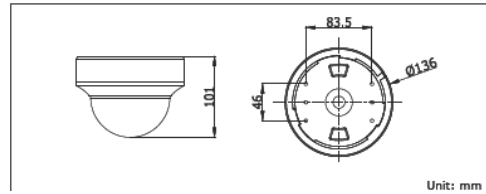

Full HD 1080p TVI Indoor Dome Camera with VF Lens

Key features

- HD1080P Video Output
- Adopt HDTV Technology
- True Day/Night
- 2.8 - 12mm vari-focal lens
- OSD menu, 3D DNR, Smart IR
- Up to 30m IR distance
- Up the Coax(via coaxial cable)
- 120 dB Wide Dynamic Range

Camera	
Image Sensor	1 / 3" Progressive Scan CMOS
Signal System	PAL / NTSC
Effective Pixels	1920(H)*1080(V)
Min. Illumination	0.01 Lux @ (F1.2,AGC ON),0 Lux with IR 0.014 Lux @ (F1.4,AGC ON),0 Lux with IR
Shutter speed	1/25(1/30) s to 1/50,000 s
Lens	2.8-12mm @ F1.4 Angle of view: 92° - 32°
Lens Mount	φ14
Angle Adjustment	Pan: 0 - 355°, Tilt: 0 - 180°, Rotation: 0 - 355°
Day & Night	ICR
Wide dynamic range	120 dB
Synchronization	Internal synchronization
Video Frame Rate	1080p@25fps/1080p@30fps
HD Video Output	1 Analog HD output
CVBS Output	1Vp-p Composite Output(75Ω / BNC)
S / N Ratio	More than 52dB
Menu	
Scene	Indoor, Outdoor, Indoor1, LOW-LIGHT
Camera ID	On/off (15 characters, position programmable)
AGC	Support
D/N Mode	Color/BW/EXT
White Balance	ATW, AWC-SET, Indoor, Outdoor, Manual
Privacy Mask	On/Off, maximum 8 zones
Motion Detection	On/Off, maximum 4 zones
BLC	Support
Anti-flicker	On/off
Language	English, Japanese, CHN1, CHN2, Korean, German, French, Italian, Spanish, Polish, Russian, Portuguese, Dutch, Turkish, Hebrew and Arabic
Function	Eclipse, Digital noise reduction, Digital zoom(62x), Slow shutter, Mirror, Defog, Defect pixel correction, SMART D-ZOOM
General	
Working Temperature / Humidity	-30 °C - 60 °C (-22 °F - 140 °F) Humidity 90% or less (non-condensing)
Power Supply	12 VDC ; -A: 12 VDC, 24 VAC
Power Consumption	12 VDC: Max. 4W ; 24 VAC: Max. 5W
IR Range	Up to 30m
Communication	Up the coax(need UTC controller) Protocol: Pelco-C(Coaxitron)
Dimensions	φ136 × 101 mm (φ5.35" × 3.98")
Weight	380 g (0.84 lb)