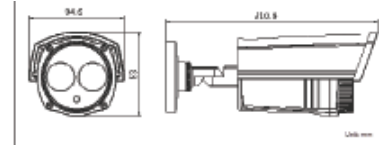

Full HD 1080p TVI Outdoor Bullet Camera with 3.6mm Lens IR range 20/40m

Key features

- HD1080P Video Output
- Adopt HDTVI Technology
- True Day/Night
- OSD menu, 3D DNR, Smart IR
- EXIR technology, 20/40m IR distance
- IP66 weatherproof
- Up the Coax(via coaxial cable)
- 120 dB Wide Dynamic Range

Camera		
Image Sensor	1 / 3" Progressive Scan CMOS	
Signal System	PAL / NTSC	
Effective Pixels	1920(H)*1080(V)	
Min. Illumination	0.01 Lux: @(F1.2,AGC ON), 0 Lux with IR	
Shutter speed	1/25(1/30) s to 1/50,000 s	
Lens	3.6mm (2.8mm, 6mm, 8mm optional)	3.6mm (2.8mm, 6mm, 8mm, 12mm, 16mm optional)
	Angle of View: 80.9°(3.6mm), 103.5°(2.8mm), 54.3°(6mm), 38°(8mm)	Angle of View: 80.9°(3.6mm), 103.5°(2.8mm), 54.3°(6mm), 38°(8mm), 24.3°(12mm), 18.9°(16mm)
Lens Mount	M12	
Day & Night	ICR	
Wide dynamic range	120 dB	
Synchronization	Internal synchronization	
Video Frame Rate	1080p@25fps/1080p@30fps	
HD Video Output	1 Analog HD output	
CVBS Output	1Vp-p Composite Output(75Ω / BNC)	
S / N Ratio	More than 52dB	
Menu		
Scene	Indoor, Outdoor, Indoor1, LOW-LIGHT	
Camera ID	On/off (15 characters, position programmable)	
AGC	Support	
D/N Mode	Color/BW/EXT	
White Balance	ATW, AWC-SET, Indoor, Outdoor, Manual	
Privacy Mask	On/Off, maximum 8 zones	
Motion Detection	On/Off, maximum 4 zones	
BLC	Support	
Anti-flicker	On/off	
Language	English, Japanese, CHN1, CHN2, Korean, German, French, Italian, Spanish, Polish, Russian, Portuguese, Dutch, Turkish, Hebrew and Arabic	
Function	Eclipse, Digital noise reduction, Digital zoom(82x), Slow shutter, Mirror, Delay, Detect pixel correction, SMART D-ZOOM	
General		
Working Temperature / Humidity	-30 °C - 60 °C (-22 °F - 140 °F) Humidity 80% or less (non-condensing)	
Power Supply	12 VDC	
Power Consumption	Max. 4W	Max. 5.5W
Weather Proof Ratings	IP66	
IR Range	Up to 20m	Up to 40m
Communication	Up the coax(need UTC controller) Protocol: Pelco-C(Coaxitron)	
Dimensions	94.6*63*210.8mm(3.72"*3.27"*8.30")	
Weight	700 g (1.54 lbs)