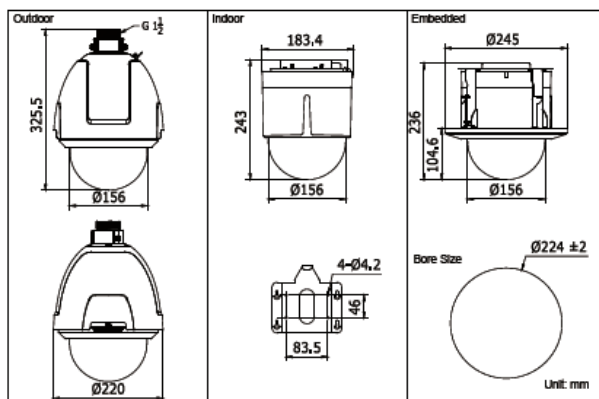

Dimension

Available models

SDIP-2022WDR : 24VAC, outdoor
SDIP-2021 WDR: 24VAC, indoor

Accessories